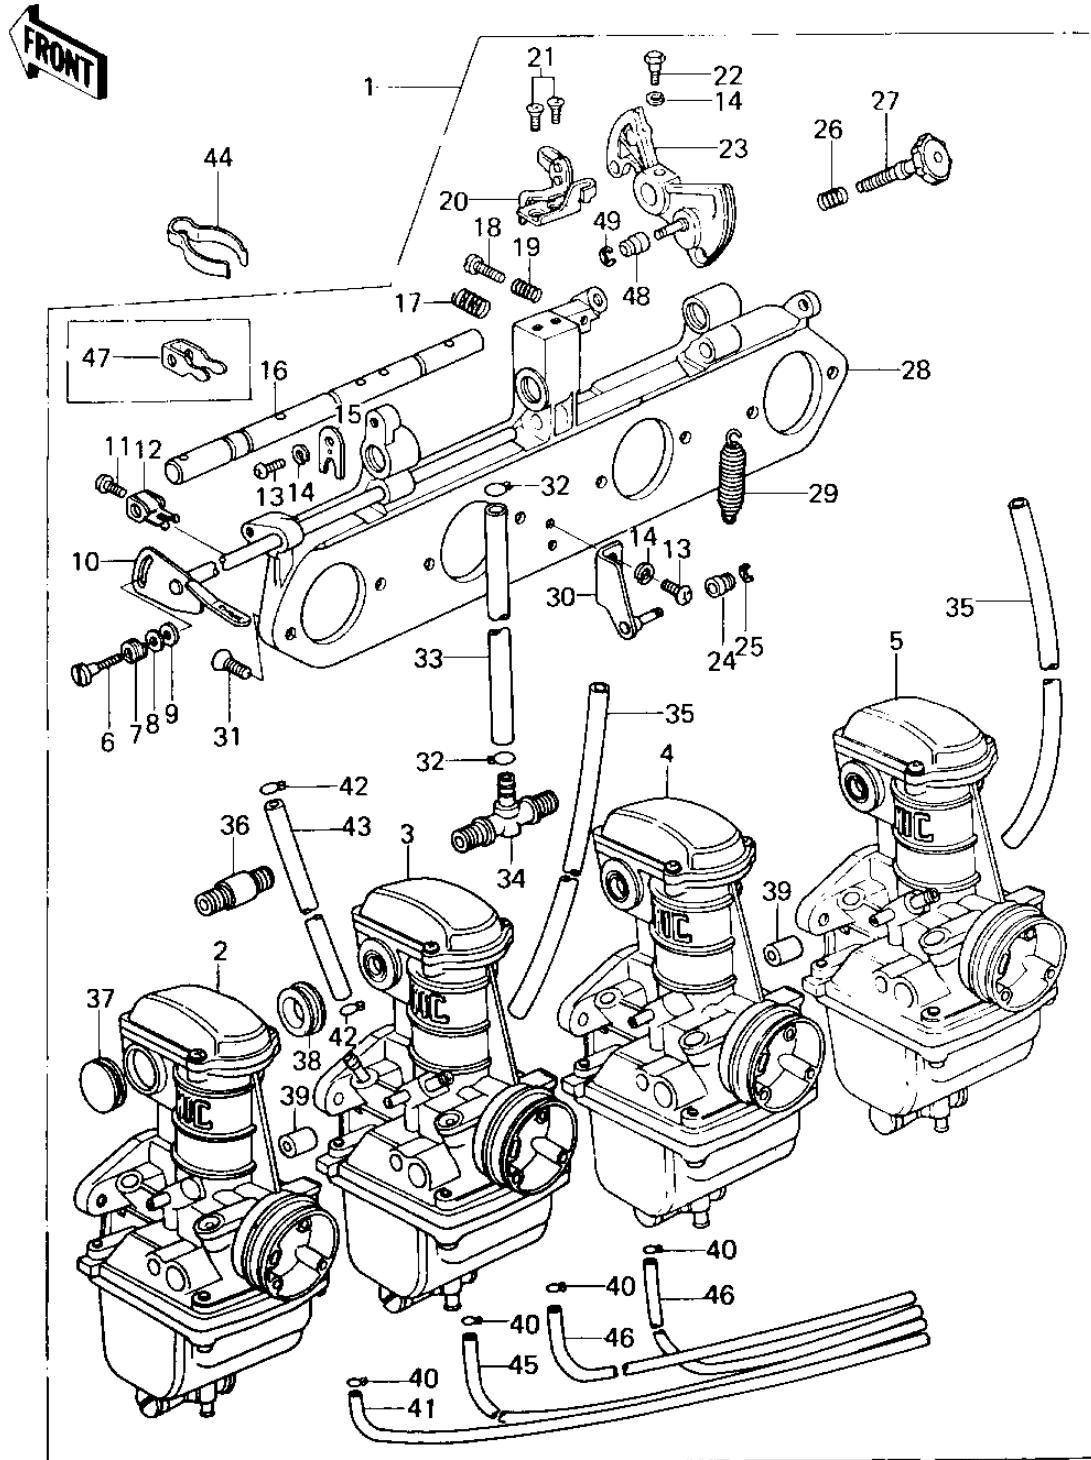

# 1978 SR PARTS DIAGRAM

CARBURETOR ASSY

# 1978 SR PARTS LIST

## CARBURETOR ASSY

ITEM NAME	PART NUMBER	QUANTITY
CARBURETOR ASSY (Ref # 1)	16001-1069	1
CARBURETOR ASSY (Ref # 1)	16001-1069	1