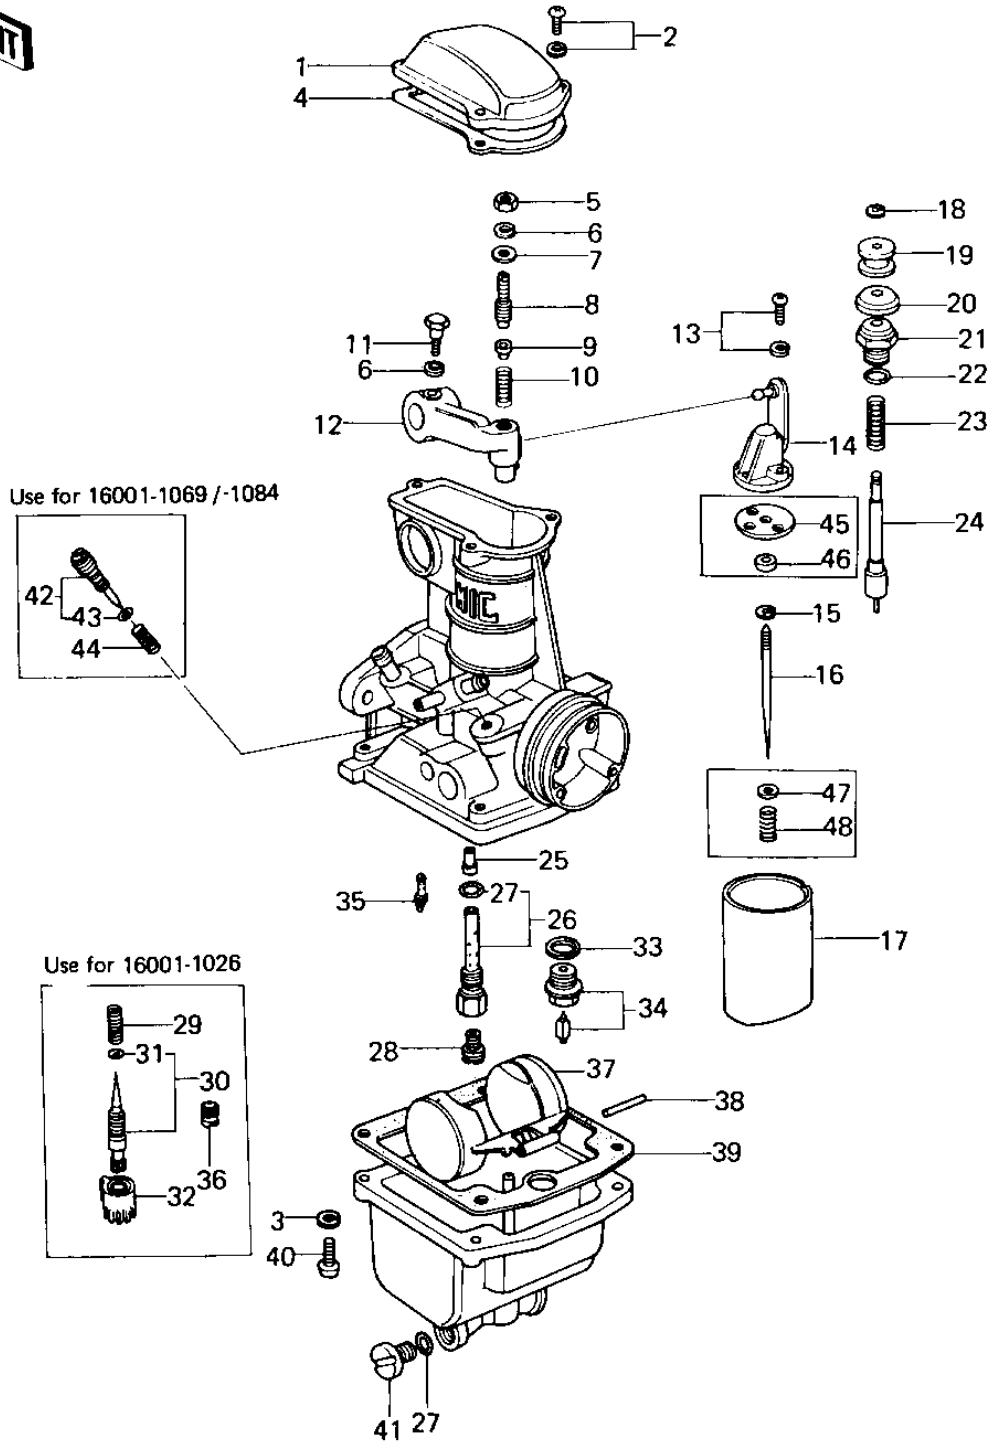

1978 SR PARTS DIAGRAM

CARBURETOR PARTS