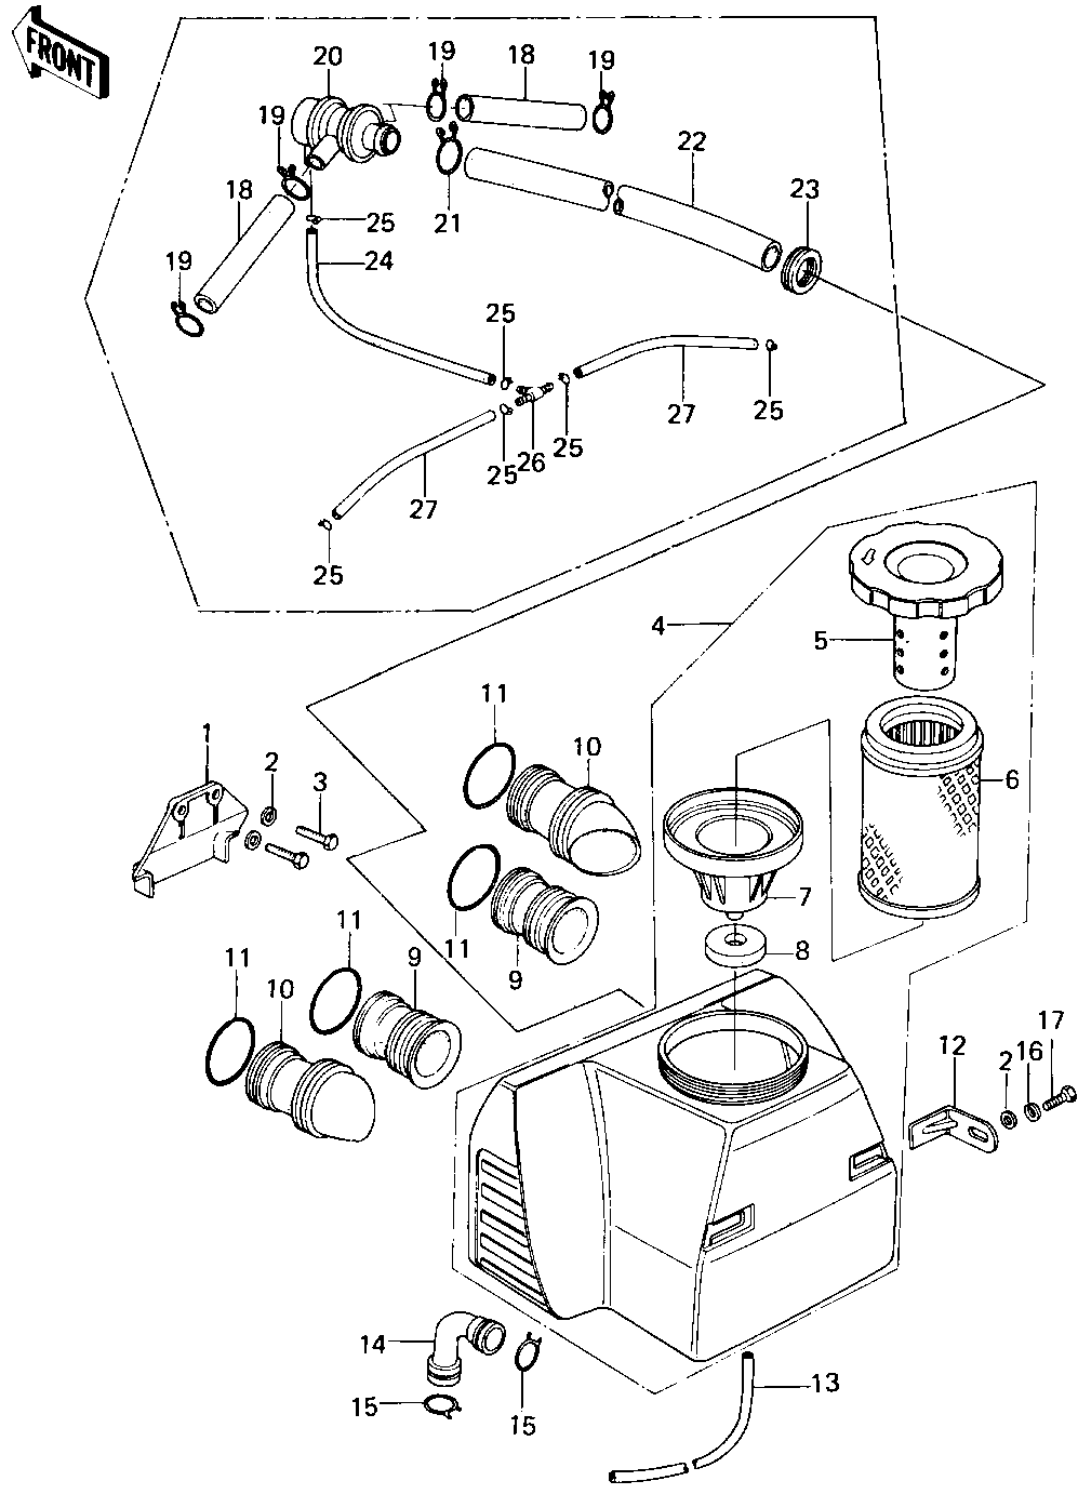

1978 SR PARTS DIAGRAM

AIR CLEANER

1978 SR PARTS LIST

AIR CLEANER

ITEM NAME	PART NUMBER	QUANTITY
BAFFLE PLT,AIR CLEANER (Ref # 1)	11019-003	1
WASHER PLAIN 6MM (Ref # 2)	411B0600	4
BOLT-UPSET (Ref # 3)	112G0618	2
FILTER-ASSY (Ref # 4)	11010-1079	1
FILTER-ASSY-AIR (Ref # 4)	11010-1078	1
CAP,AIR CLEANER (Ref # 5)	11012-069	1
ELEMENT,AIR CLNR (Ref # 6)	11013-1006	1
HOLDER,INLET PIPE (Ref # 7)	11033-006	1
GASKET,HOLDER (Ref # 8)	11039-003	1
INLET DUCT,#2,3 (Ref # 9)	11015-057	2
INLET PIPE,#1.4 (Ref # 10)	11015-063	2
SPRING COIL (Ref # 11)	92081-047	4
BRACKET,AIR CLEANER (Ref # 12)	32070-038	2
UNAVAILABLE IN PRICE BOOK (Ref # 13)	700Q6200	1
TUBE,BREATHER (Ref # 14)	92059-137	1
CLAMP BREATHER PIPE (Ref # 15)	92037-028	2
WASHER SPRING 6MM (Ref # 16)	461F0600	2
BOLT-UPSET,6X12 (Ref # 17)	112G0612	2
TUBE,14X20X100 (Ref # 18)	92059-1042	2
CLAMP,BREATHER TUBE (Ref # 19)	92037-213	4
VALVE ASSY,AIR SWITCH (Ref # 20)	16126-1005	1
CLAMP (Ref # 21)	92037-1076	1
TUBE,19X25X415 (Ref # 22)	92059-1041	1
GROMMET,AIR CLEANER (Ref # 23)	92071-1013	1
TUBE,4X9X290 (Ref # 24)	92059-1043	1
CLAMP-PIPE (Ref # 25)	92037-072	6
FITTING,TUBE (Ref # 26)	92005-1017	1
TUBE,VACUUM,LONG (Ref # 27)	92059-1162	2