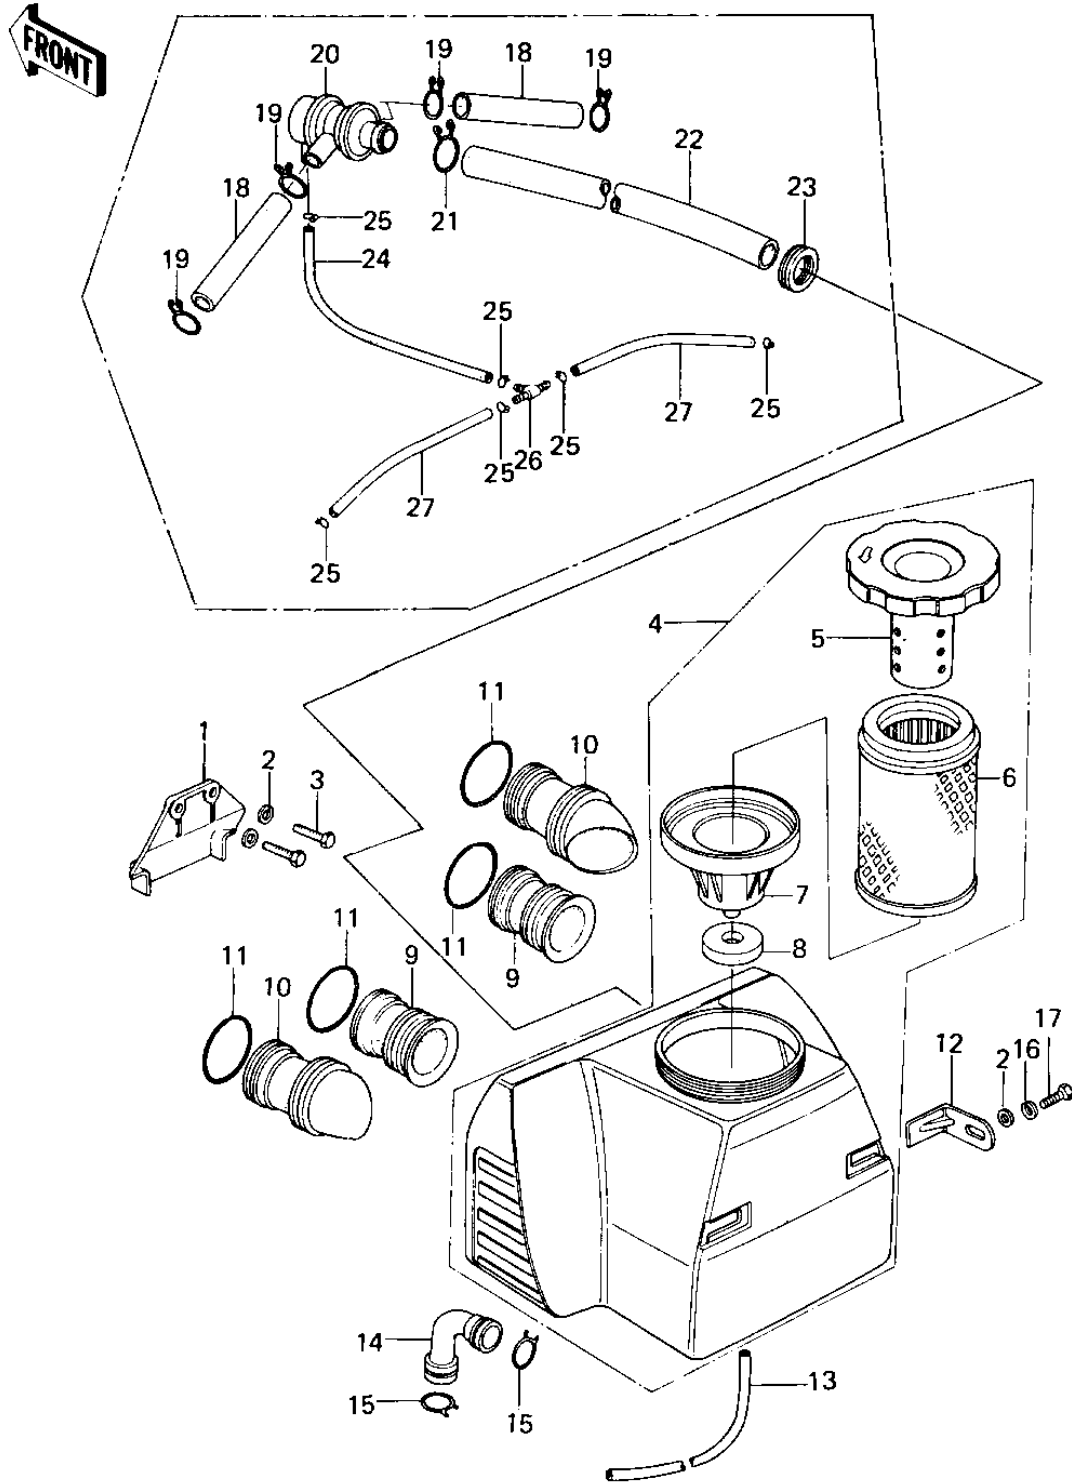

1978 SR PARTS DIAGRAM

AIR CLEANER

1978 SR PARTS LIST

AIR CLEANER

ITEM NAME	PART NUMBER	QUANTITY
BAFFLE PLT,AIR CLEANER (Ref # 1)	11019-003	1
WASHER PLAIN 6MM (Ref # 2)	411B0600	4
BOLT-UPSET (Ref # 3)	112G0618	2
FILTER-ASSY (Ref # 4)	11010-1079	1
FILTER-ASSY (Ref # 4)	11010-1079	1
CAP,AIR CLEANER (Ref # 5)	11012-069	1
ELEMENT,AIR CLNR (Ref # 6)	11013-1006	1
HOLDER,INLET PIPE (Ref # 7)	11033-006	1
GASKET,HOLDER (Ref # 8)	11039-003	1
INLET DUCT,#2,3 (Ref # 9)	11015-057	2
INLET PIPE,#1.4 (Ref # 10)	11015-063	2
SPRING COIL (Ref # 11)	92081-047	4
BRACKET,AIR CLEANER (Ref # 12)	32070-038	2
UNAVAILABLE IN PRICE BOOK (Ref # 13)	700Q6200	1
TUBE,BREATHING (Ref # 14)	92059-137	1
CLAMP BREATHING PIPE (Ref # 15)	92037-028	2
WASHER SPRING 6MM (Ref # 16)	461F0600	2
BOLT-UPSET,6X12 (Ref # 17)	112G0612	2