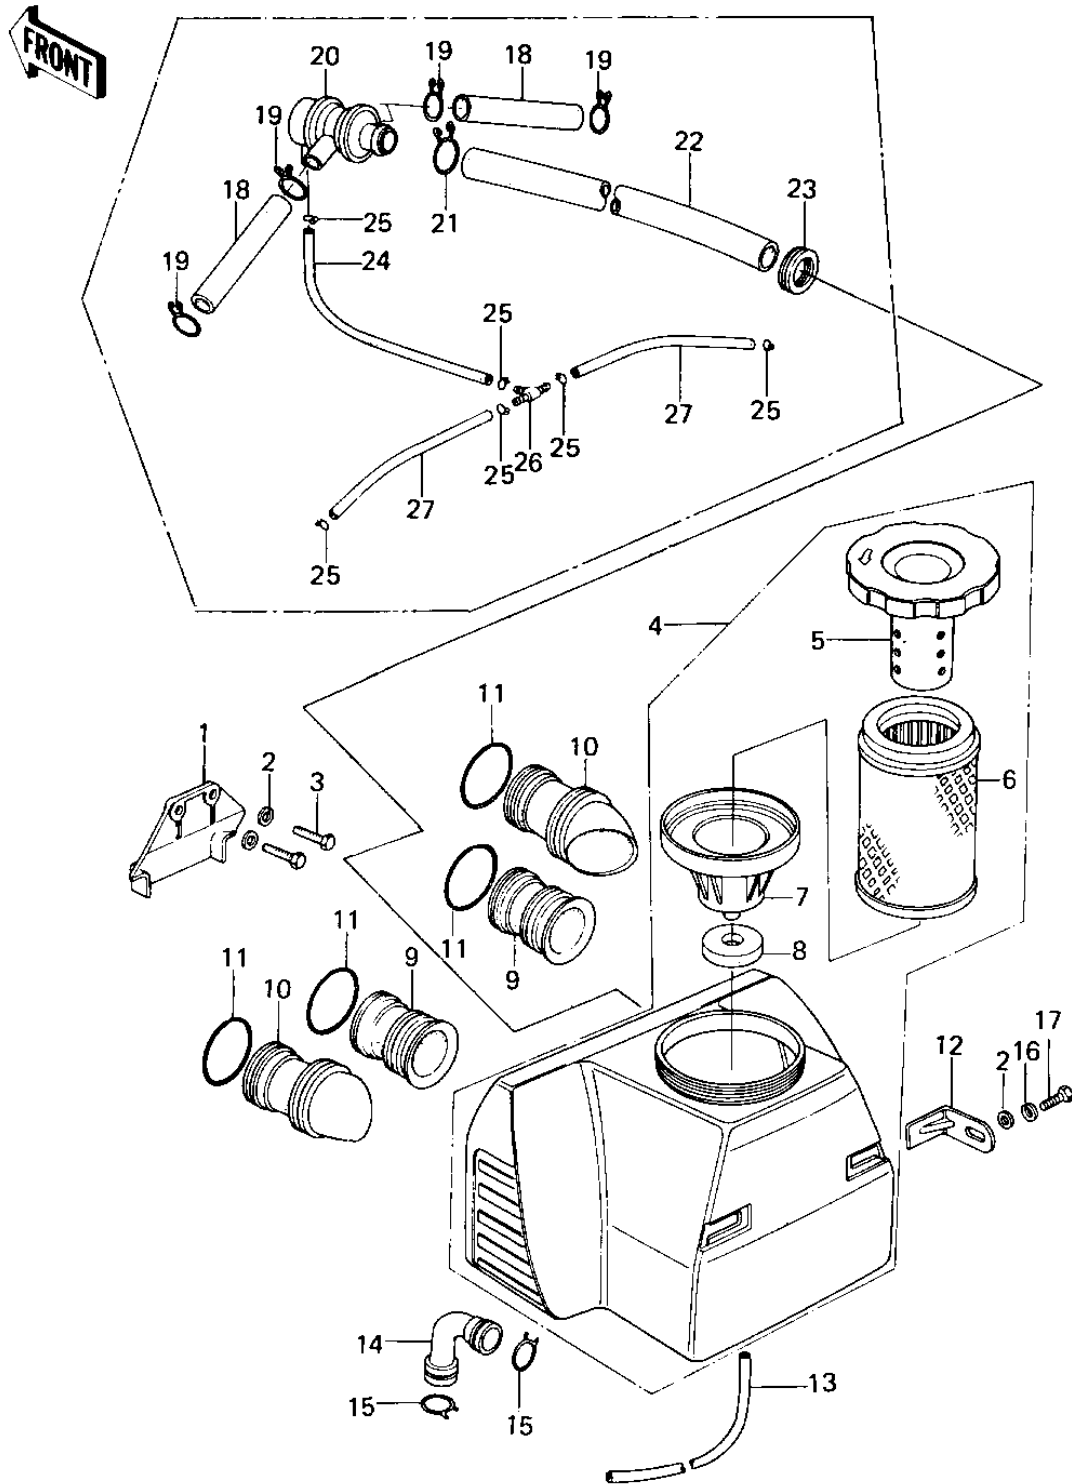

1979 SR PARTS DIAGRAM

AIR CLEANER

1979 SR PARTS LIST

AIR CLEANER

ITEM NAME	PART NUMBER	QUANTITY
BAFFLE PLT,AIR CLEANER (Ref # 1)	11019-003	1
WASHER PLAIN 6MM (Ref # 2)	411B0600	4
BOLT-UPSET (Ref # 3)	112G0618	2
FILTER-ASSY (Ref # 4)	11010-1079	1
FILTER-ASSY-AIR (Ref # 4)	11010-1078	1
CAP,AIR CLEANER (Ref # 5)	11012-069	1
ELEMENT,AIR CLNR (Ref # 6)	11013-1006	1
HOLDER,INLET PIPE (Ref # 7)	11033-006	1
GASKET,HOLDER (Ref # 8)	11039-003	1
INLET DUCT,#2,3 (Ref # 9)	11015-057	2
INLET PIPE,#1.4 (Ref # 10)	11015-063	2
SPRING COIL (Ref # 11)	92081-047	4
BRACKET,AIR CLEANER (Ref # 12)	32070-038	2
UNAVAILABLE IN PRICE BOOK (Ref # 13)	700Q6200	1
TUBE,BREATHER (Ref # 14)	92059-137	1
CLAMP BREATHER PIPE (Ref # 15)	92037-028	2
WASHER SPRING 6MM (Ref # 16)	461F0600	2
BOLT-UPSET,6X12 (Ref # 17)	112G0612	2
TUBE,14X20X100 (Ref # 18)	92059-1042	2
CLAMP,BREATHER TUBE (Ref # 19)	92037-213	4
VALVE ASSY,AIR SWITCH (Ref # 20)	16126-1005	1
CLAMP (Ref # 21)	92037-1076	1
TUBE,19X25X415 (Ref # 22)	92059-1041	1
GROMMET,AIR CLEANER (Ref # 23)	92071-1013	1
TUBE,4X9X290 (Ref # 24)	92059-1043	1
CLAMP-PIPE (Ref # 25)	92037-072	6
FITTING,TUBE (Ref # 26)	92005-1017	1
TUBE,VACUUM,LONG (Ref # 27)	92059-1162	2