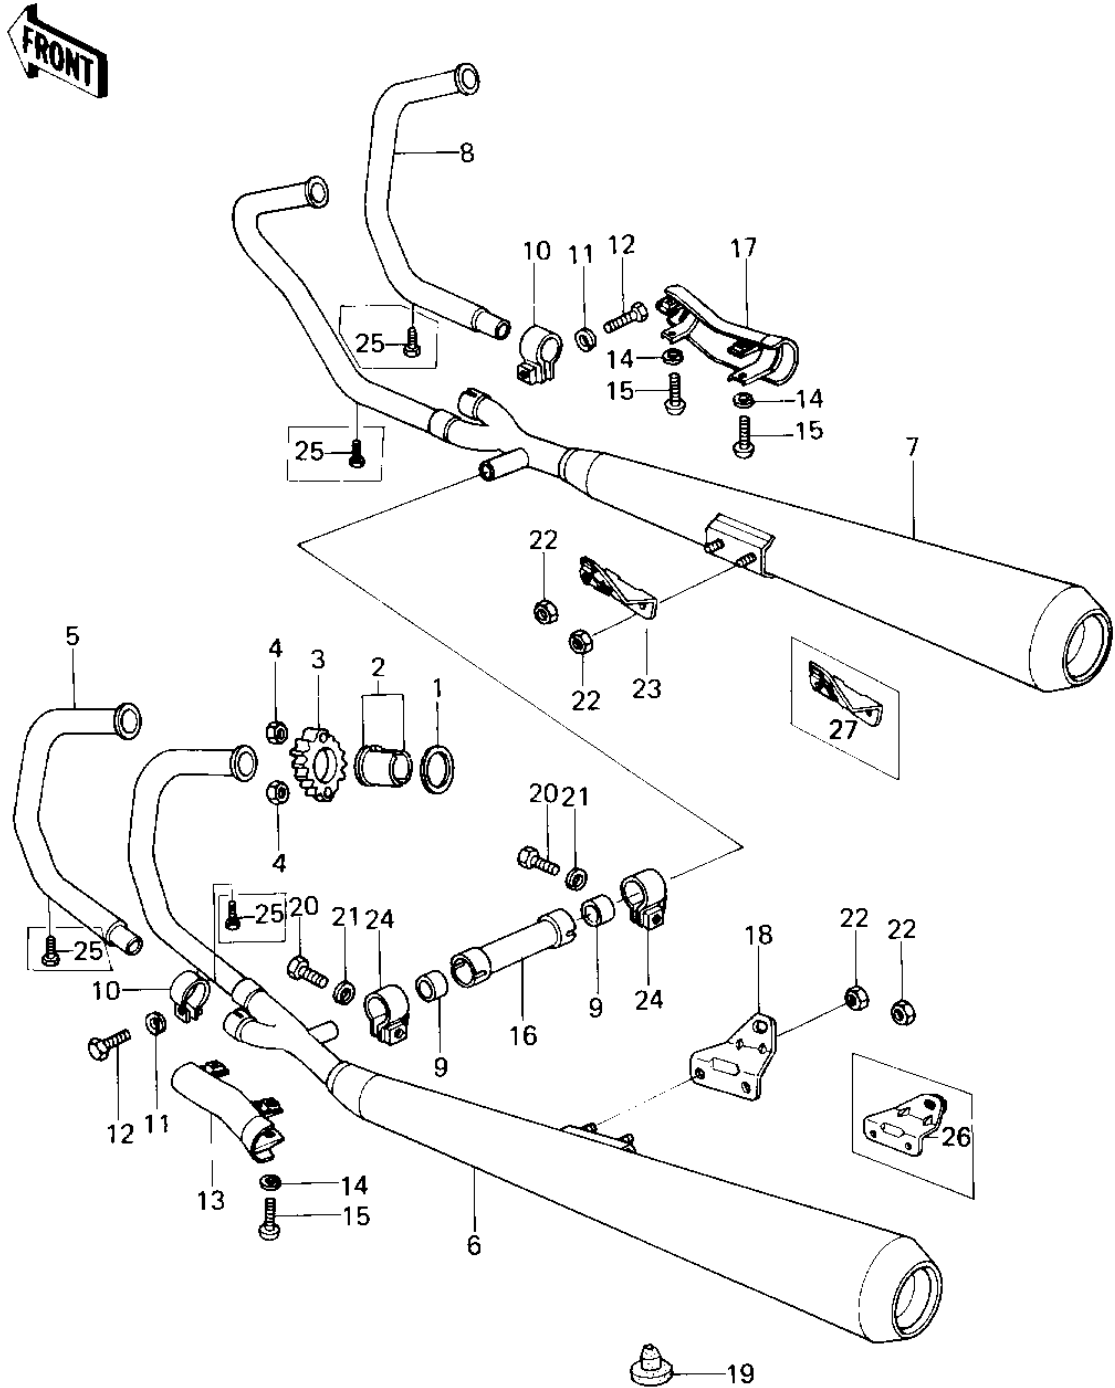

1978 SR PARTS DIAGRAM

MUFFLERS

1978 SR PARTS LIST

MUFFLERS

ITEM NAME	PART NUMBER	QUANTITY
GASKET,EXHAUST PIPE H (Ref # 1)	11009-1866	4
COLLAR,EXHAUST PIPE (Ref # 2)	92027-264	8
HOLDER,EXHAUST PIPE (Ref # 3)	18069-1006	4
NUT,LOCK 6MM (Ref # 4)	92017-014	8
PIPE,EXHAUST,#2 (Ref # 5)	18049-1051	1
MUFFLER,L.H. (Ref # 6)	18001-1024	1
MUFFLER,R.H. (Ref # 7)	18001-1025	1
PIPE EXHAUST,#4 (Ref # 8)	18049-1024	1
GASKET,MUFFLER CONNEC (Ref # 9)	11060-1051	2
CLAMP,EXHAUST PIPE (Ref # 10)	92037-1224	2
WASHER SPRING 8MM (Ref # 11)	461F0800	2
BOLT-SMALL-UPSET,8X30 (Ref # 12)	115G0830	2
COVER,MUFFLER,L.H. (Ref # 13)	14025-1029	1
WASHER SPRING 6MM (Ref # 14)	461F0600	4
SCREW PAN HEAD 6X40 (Ref # 15)	220B0640	4
PIPE,MUFFLER CONNECT1 (Ref # 16)	32032-1671	1
COVER,MUFFLER,R.H. (Ref # 17)	14025-1030	1
BRACKET,MUFFLER,L.H. (Ref # 18)	32069-1041	1
DAMPER RUBBER,MAIN ST (Ref # 19)	92075-1002	1
BOLT-SMALL-UPSET,8X30 (Ref # 20)	115G0830	2
WASHER SPRING 8MM (Ref # 21)	461F0800	2
NUT,LOCK,8MM (Ref # 22)	92017-013	4
BRACKET,MUFFLER,R.H. (Ref # 23)	32069-1042	1
CLAMP,PIPE,35MM (Ref # 24)	92037-1223	2
BRACKET,MUFFLER,L.H. (Ref # 26)	32069-1041	1
BRACKET,MUFFLER,R.H. (Ref # 27)	32069-1042	1