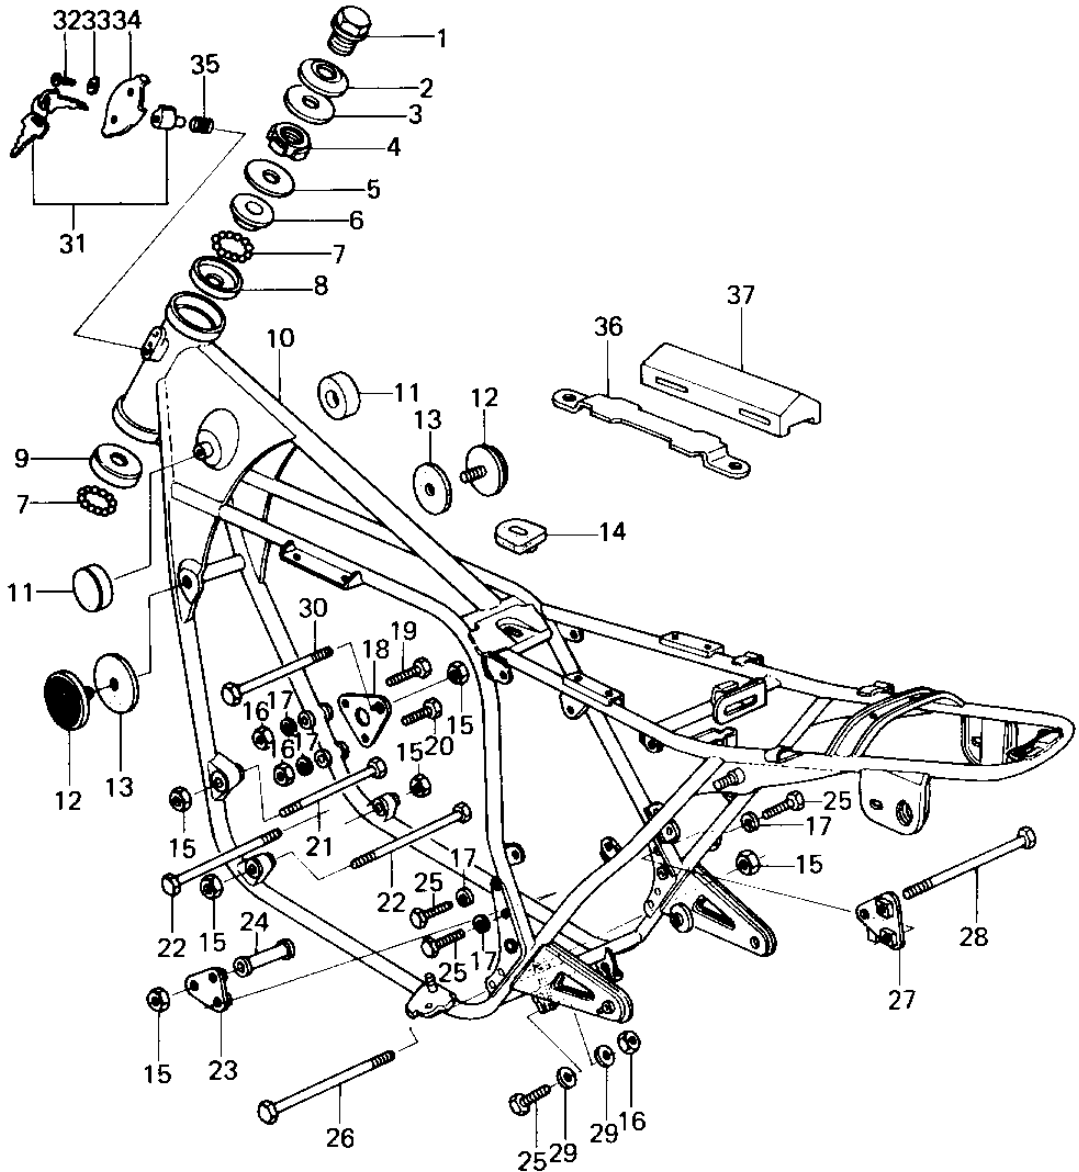

1978 SR PARTS DIAGRAM

FRAME/FRAME FITTINGS

1978 SR PARTS LIST

FRAME/FRAME FITTINGS

ITEM NAME	PART NUMBER	QUANTITY
BOLT,STEERG STEM HEAD (Ref # 1)	92007-031	1
WASHER,STEERG STM HD (Ref # 2)	92022-230	1
WASHER,WAVE (Ref # 3)	46100-003	1
NUT STEERING STEM LCK (Ref # 4)	92090-007	1
CAP, STEERING STEM (Ref # 5)	46098-016	1
CONE,STRNG STM BRNG (Ref # 6)	92047-011	1
BALL STEEL 1/4' (Ref # 7)	600A0800	39
RACE STRNG STEM BERNG (Ref # 8)	92048-006	1
RACE,STRNG STM BRNG (Ref # 9)	92048-008	1
FRAME (Ref # 10)	32002-1015	1
DAMPER RUBBER-FL TANK (Ref # 11)	92075-101	2
REFLECTOR,REFLEX (Ref # 12)	28012-016	2
DAMPER RUBBER,REFLECT (Ref # 13)	92094-011	2
DAMPER RUBBER FUEL TA (Ref # 14)	92075-295	1
NUT,LOCK,10MM (Ref # 15)	92019-021	6
NUT,8MM (Ref # 16)	311B0800	4
WASHER SPRING 8MM (Ref # 17)	461F0800	6
PLATE,FRONT ENG.MOUNT (Ref # 18)	32030-063	1
BOLT-8X63 (Ref # 19)	92001-1397	1
BOLT,HEX HEAD,8X59 (Ref # 20)	110G0859	1
BOLT,HEX HEAD,10X72 (Ref # 21)	92001-1049	1
BOLT,HEX HEAD,10X84 (Ref # 22)	92001-1048	2
PLATE,RR ENG MONT,L.H (Ref # 23)	32030-064	1
COLLAR,L=54MM. (Ref # 24)	92027-275	1
BOLT (Ref # 25)	92001-1578	6
BOLT,HEX HEAD,10X219 (Ref # 26)	92091-032	1
PLATE,RR ENG MONT,R.H (Ref # 27)	32030-065	1
BOLT,ENGINE MOUNTING (Ref # 28)	92091-023	1
WASHER PLAIN 8MM (Ref # 29)	410B0800	4

1978 SR PARTS LIST

FRAME/FRAME FITTINGS

ITEM NAME	PART NUMBER	QUANTITY
BOLT,HEX HEAD,10X46 (Ref # 30)	92001-1050	1
LOCK-ASSY,STEERING (Ref # 31)	27016-5009	1
LOCK-ASSY,STEERING (Ref # 31)	27016-5009	1
SCREW-TAPPING (Ref # 32)	92008-007	1
WASHER (Ref # 33)	92097-003	1
CAP,STEERING LOCK (Ref # 34)	11012-1134	1
SPRING-STEERING LOCK (Ref # 35)	27032-001	1
BRACKET,IGNITION COIL (Ref # 36)	11034-1125	2
DAMPER,IGNITION COIL (Ref # 37)	92075-1033	2