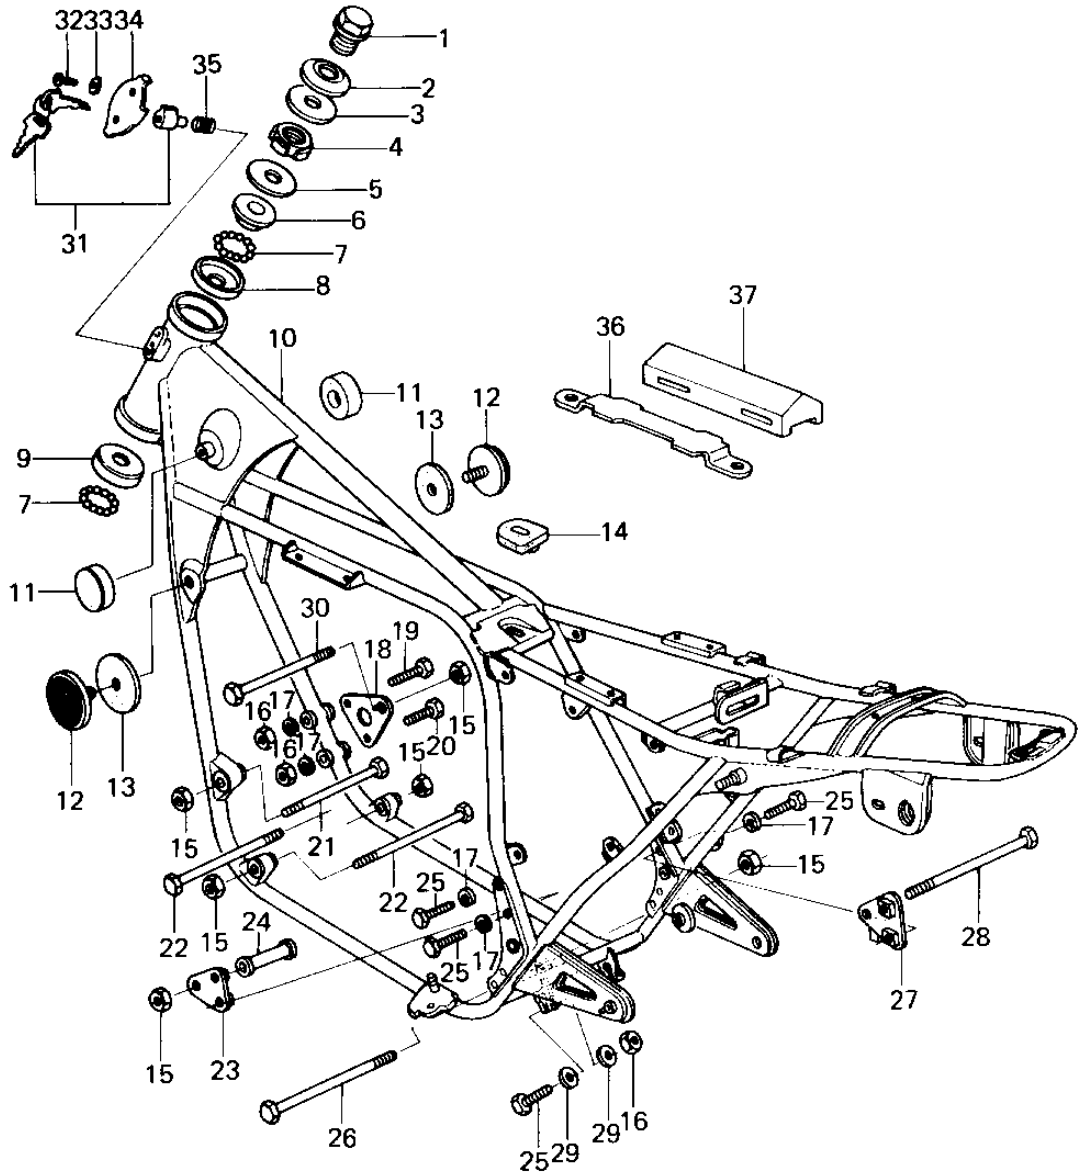

# 1978 SR PARTS DIAGRAM

FRAME/FRAME FITTINGS

# 1978 SR PARTS LIST

## FRAME/FRAME FITTINGS

ITEM NAME	PART NUMBER	QUANTITY
BOLT,STEERG STEM HEAD (Ref # 1)	92007-031	1
WASHER,STEERG STM HD (Ref # 2)	92022-230	1
WASHER,WAVE (Ref # 3)	46100-003	1
NUT STEERING STEM LCK (Ref # 4)	92090-007	1
CAP, STEERING STEM (Ref # 5)	46098-016	1
CONE,STRNG STM BRNG (Ref # 6)	92047-011	1
BALL STEEL 1/4' (Ref # 7)	600A0800	1
RACE STRNG STEM BERNG (Ref # 8)	92048-006	1
RACE,STRNG STM BRNG (Ref # 9)	92048-008	1
FRAME (Ref # 10)	32002-1015	1
DAMPER RUBBER-FL TANK (Ref # 11)	92075-101	1
REFLECTOR,REFLEX (Ref # 12)	28012-016	1
DAMPER RUBBER,REFLECT (Ref # 13)	92094-011	1
DAMPER RUBBER FUEL TA (Ref # 14)	92075-295	1
NUT,LOCK,10MM (Ref # 15)	92019-021	1
NUT,8MM (Ref # 16)	311B0800	1
WASHER SPRING 8MM (Ref # 17)	461F0800	1
PLATE,FRONT ENG.MOUNT (Ref # 18)	32030-063	1
BOLT-8X63 (Ref # 19)	92001-1397	1
BOLT,HEX HEAD,8X59 (Ref # 20)	110G0859	1
BOLT,HEX HEAD,10X72 (Ref # 21)	92001-1049	1
BOLT,HEX HEAD,10X84 (Ref # 22)	92001-1048	1
PLATE,RR ENG MONT,L.H (Ref # 23)	32030-064	1
COLLAR,L=54MM. (Ref # 24)	92027-275	1
BOLT (Ref # 25)	92001-1578	1
BOLT,HEX HEAD,10X219 (Ref # 26)	92091-032	1
PLATE,RR ENG MONT,R.H (Ref # 27)	32030-065	1
BOLT,ENGINE MOUNTING (Ref # 28)	92091-023	1
WASHER PLAIN 8MM (Ref # 29)	410B0800	1