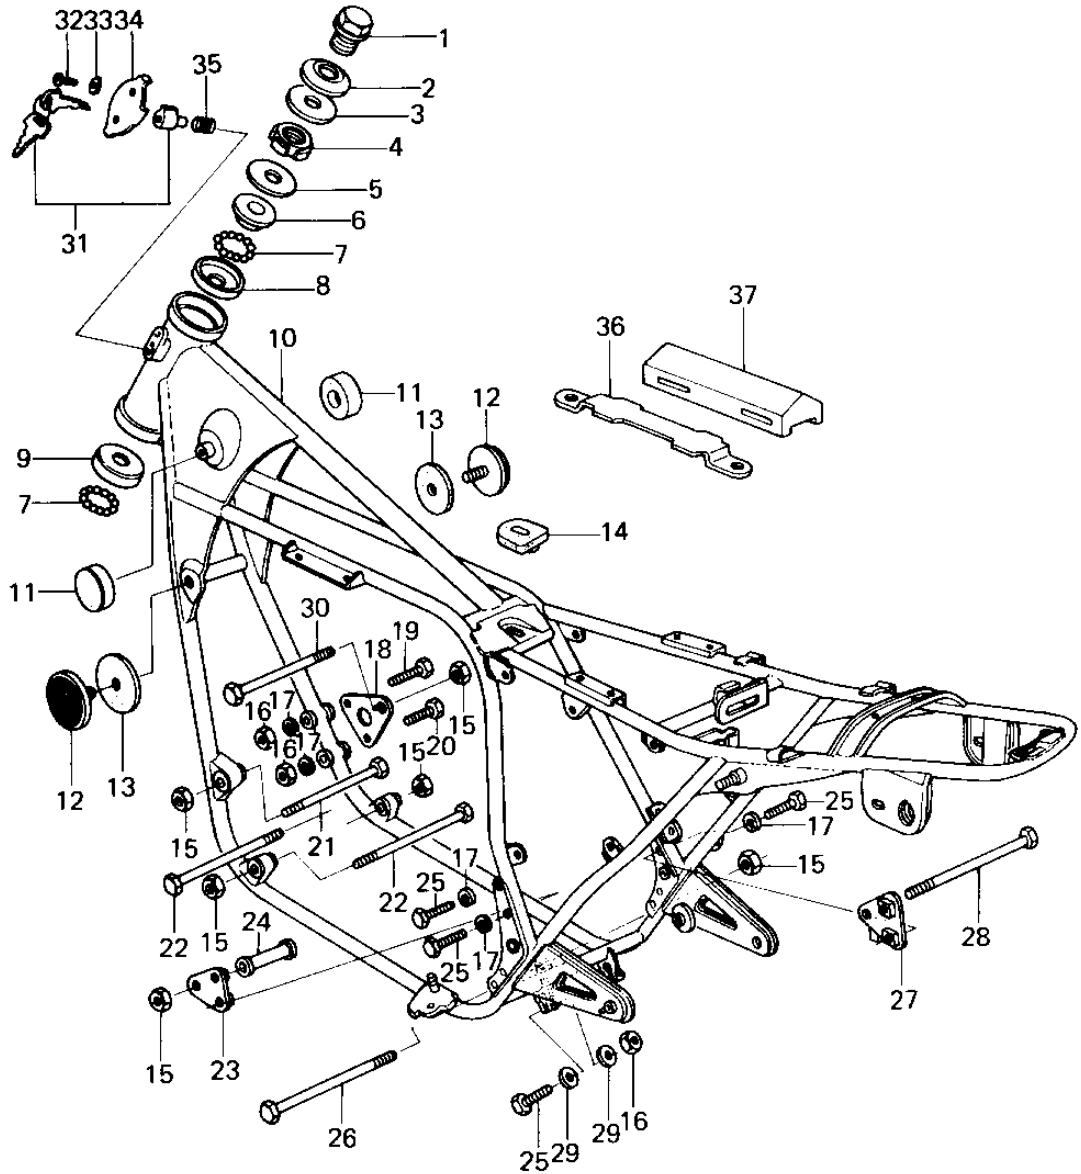

# 1978 SR PARTS DIAGRAM

# 1978 SR PARTS LIST

## FRAME/FRAME FITTINGS

ITEM NAME	PART NUMBER	QUANTITY
BOLT,STEERG STEM HEAD (Ref # 1)	92007-031	1
WASHER,STEERG STM HD (Ref # 2)	92022-230	1
WASHER,WAVE (Ref # 3)	46100-003	1
NUT STEERING STEM LCK (Ref # 4)	92090-007	1
CAP, STEERING STEM (Ref # 5)	46098-016	1
CONE,STRNG STM BRNG (Ref # 6)	92047-011	1
BALL STEEL 1/4' (Ref # 7)	600A0800	1
RACE STRNG STEM BERNG (Ref # 8)	92048-006	1
RACE,STRNG STM BRNG (Ref # 9)	92048-008	1
FRAME (Ref # 10)	32002-1015	1
DAMPER RUBBER-FL TANK (Ref # 11)	92075-101	1
REFLECTOR,REFLEX (Ref # 12)	28012-016	1
DAMPER RUBBER,REFLECT (Ref # 13)	92094-011	1
DAMPER RUBBER FUEL TA (Ref # 14)	92075-295	1
NUT,LOCK,10MM (Ref # 15)	92019-021	1
NUT,8MM (Ref # 16)	311B0800	1
WASHER SPRING 8MM (Ref # 17)	461F0800	1
PLATE,FRONT ENG.MOUNT (Ref # 18)	32030-063	1
BOLT-8X63 (Ref # 19)	92001-1397	1
BOLT,HEX HEAD,8X59 (Ref # 20)	110G0859	1
BOLT,HEX HEAD,10X72 (Ref # 21)	92001-1049	1
BOLT,HEX HEAD,10X84 (Ref # 22)	92001-1048	1
PLATE,RR ENG MONT,L.H (Ref # 23)	32030-064	1
COLLAR,L=54MM. (Ref # 24)	92027-275	1
BOLT (Ref # 25)	92001-1578	1
BOLT,HEX HEAD,10X219 (Ref # 26)	92091-032	1
PLATE,RR ENG MONT,R.H (Ref # 27)	32030-065	1
BOLT,ENGINE MOUNTING (Ref # 28)	92091-023	1
WASHER PLAIN 8MM (Ref # 29)	410B0800	1

## 1978 SR PARTS LIST