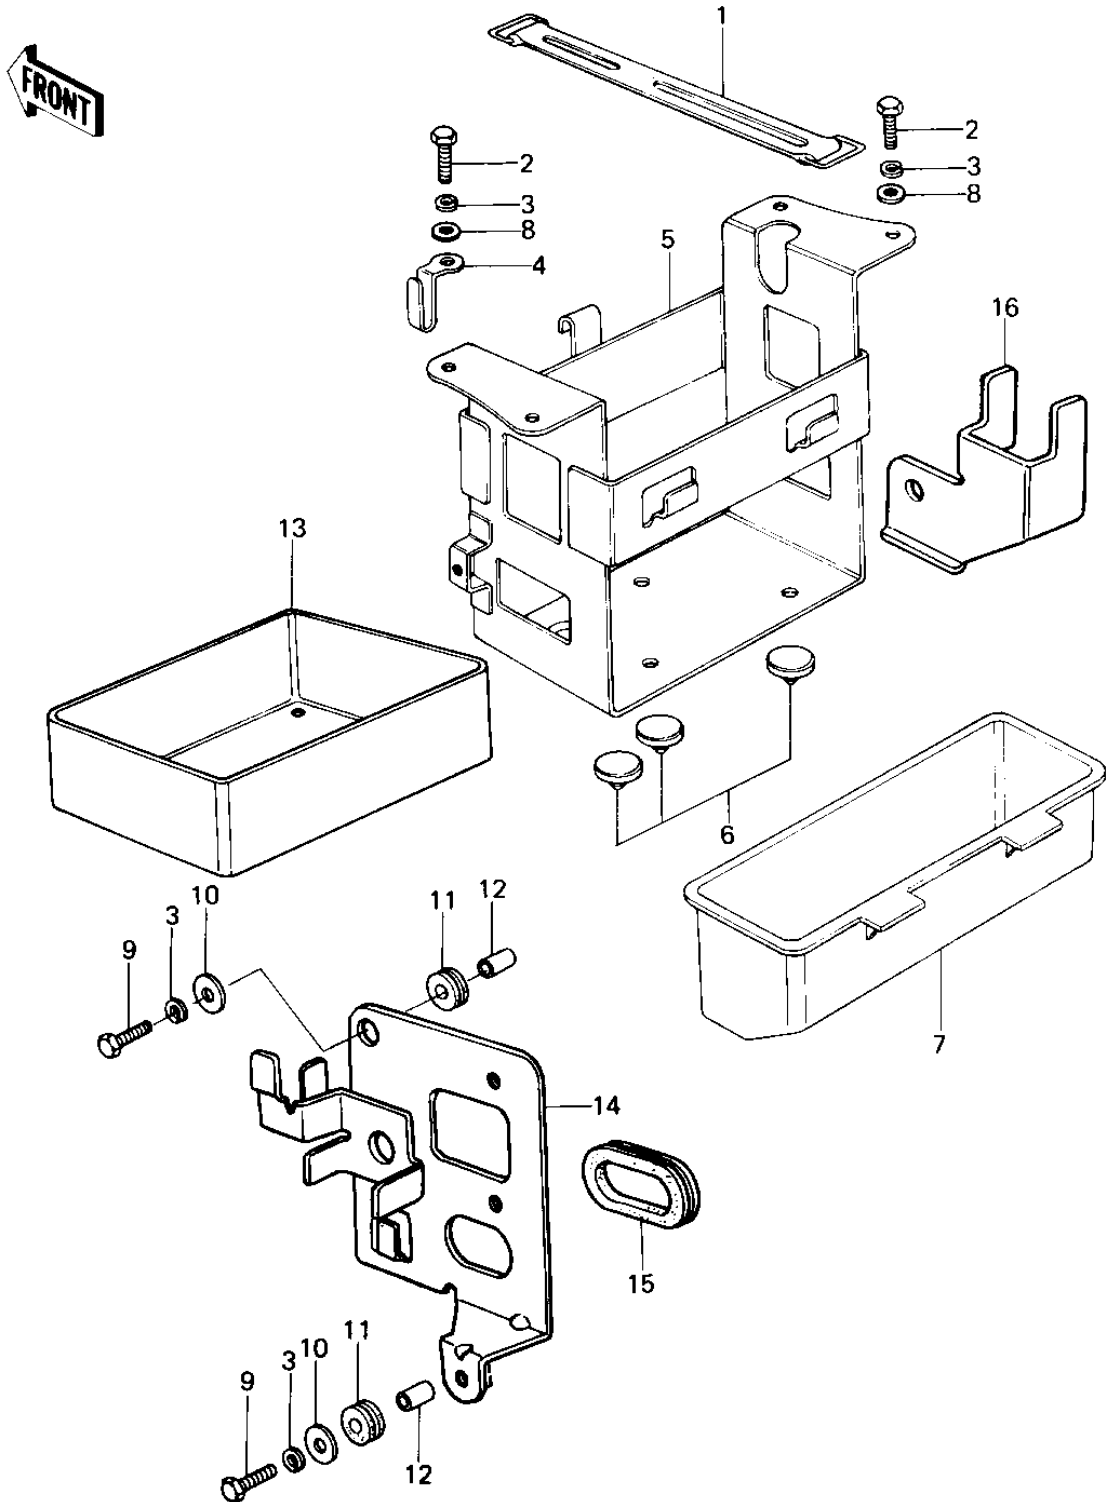

1978 SR PARTS DIAGRAM

BATTERY CASE/TOOL CASE

1978 SR PARTS LIST

BATTERY CASE/TOOL CASE

ITEM NAME	PART NUMBER	QUANTITY
BAND,OIL TANK (Ref # 1)	92072-054	1
BOLT-UPSET,6X12 (Ref # 2)	112G0612	1
WASHER SPRING 6MM (Ref # 3)	461F0600	1
BRACKET,HELMET HOLDER (Ref # 4)	32122-057	1
CASE,BATTERY (Ref # 5)	32097-1005	1
DAMPER RUBBER (Ref # 6)	92075-078	1
CASE,TOOL (Ref # 7)	32098-028	1
WASHER PLAIN 6MM (Ref # 8)	410B0600	1
BOLT-UPSET (Ref # 9)	112G0625	1
WASHER,PLAIN,7MM (Ref # 10)	92022-228	1
DAMPER (Ref # 11)	92075-317	1
COLLAR-CLAMP (Ref # 12)	92027-291	1
CASE,BATTERY (Ref # 13)	32099-015	1
BRACKET,ELECTRO BASE (Ref # 14)	11036-1089	1
GROMMET,ELECTO BASE (Ref # 15)	92071-1007	1
BRACKET,SWITCH (Ref # 16)	11034-1158	1