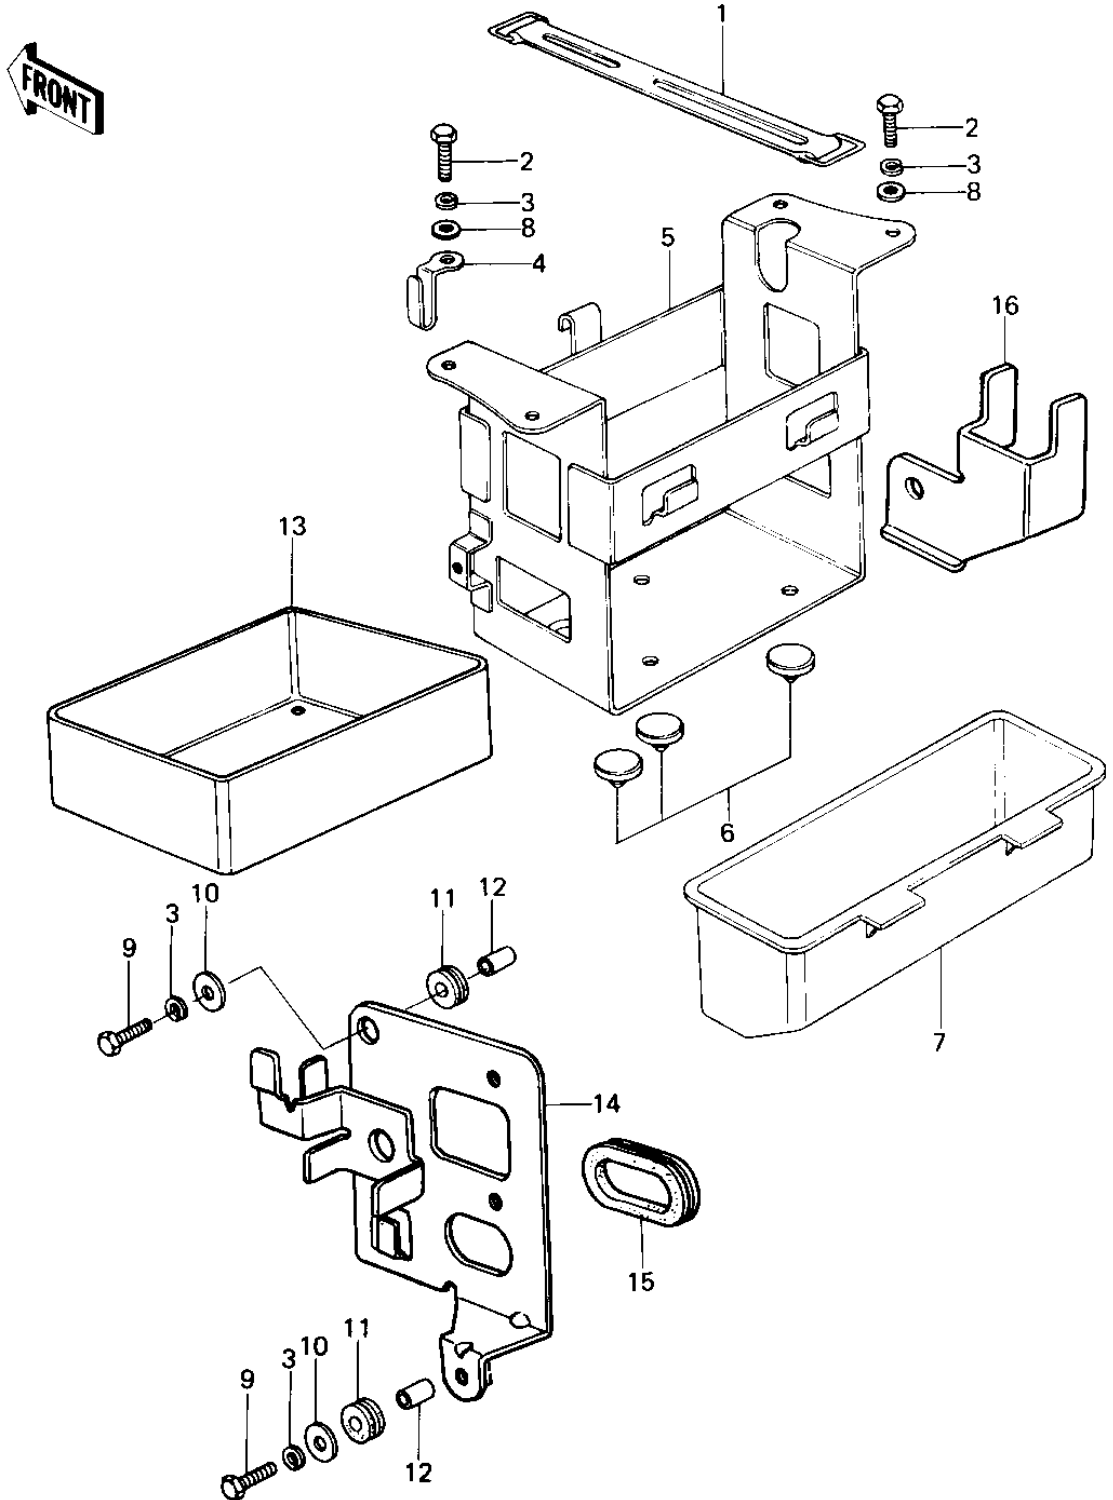

1978 SR PARTS DIAGRAM

BATTERY CASE/TOOL CASE

1978 SR PARTS LIST

BATTERY CASE/TOOL CASE

ITEM NAME	PART NUMBER	QUANTITY
BAND,OIL TANK (Ref # 1)	92072-054	1
BOLT-UPSET,6X12 (Ref # 2)	112G0612	1
WASHER SPRING 6MM (Ref # 3)	461F0600	1
BRACKET,HELMET HOLDER (Ref # 4)	32122-057	1
CASE,BATTERY (Ref # 5)	32097-1005	1
DAMPER RUBBER (Ref # 6)	92075-078	1
CASE,TOOL (Ref # 7)	32098-028	1
WASHER PLAIN 6MM (Ref # 8)	410B0600	1
BOLT-UPSET (Ref # 9)	112G0625	1
WASHER,PLAIN,7MM (Ref # 10)	92022-228	1
DAMPER (Ref # 11)	92075-317	1
COLLAR-CLAMP (Ref # 12)	92027-291	1
CASE,BATTERY (Ref # 13)	32099-015	1
BRACKET,ELECTRO BASE (Ref # 14)	11036-1089	1
GROMMET,ELECTO BASE (Ref # 15)	92071-1007	1
BRACKET,SWITCH (Ref # 16)	11034-1158	1