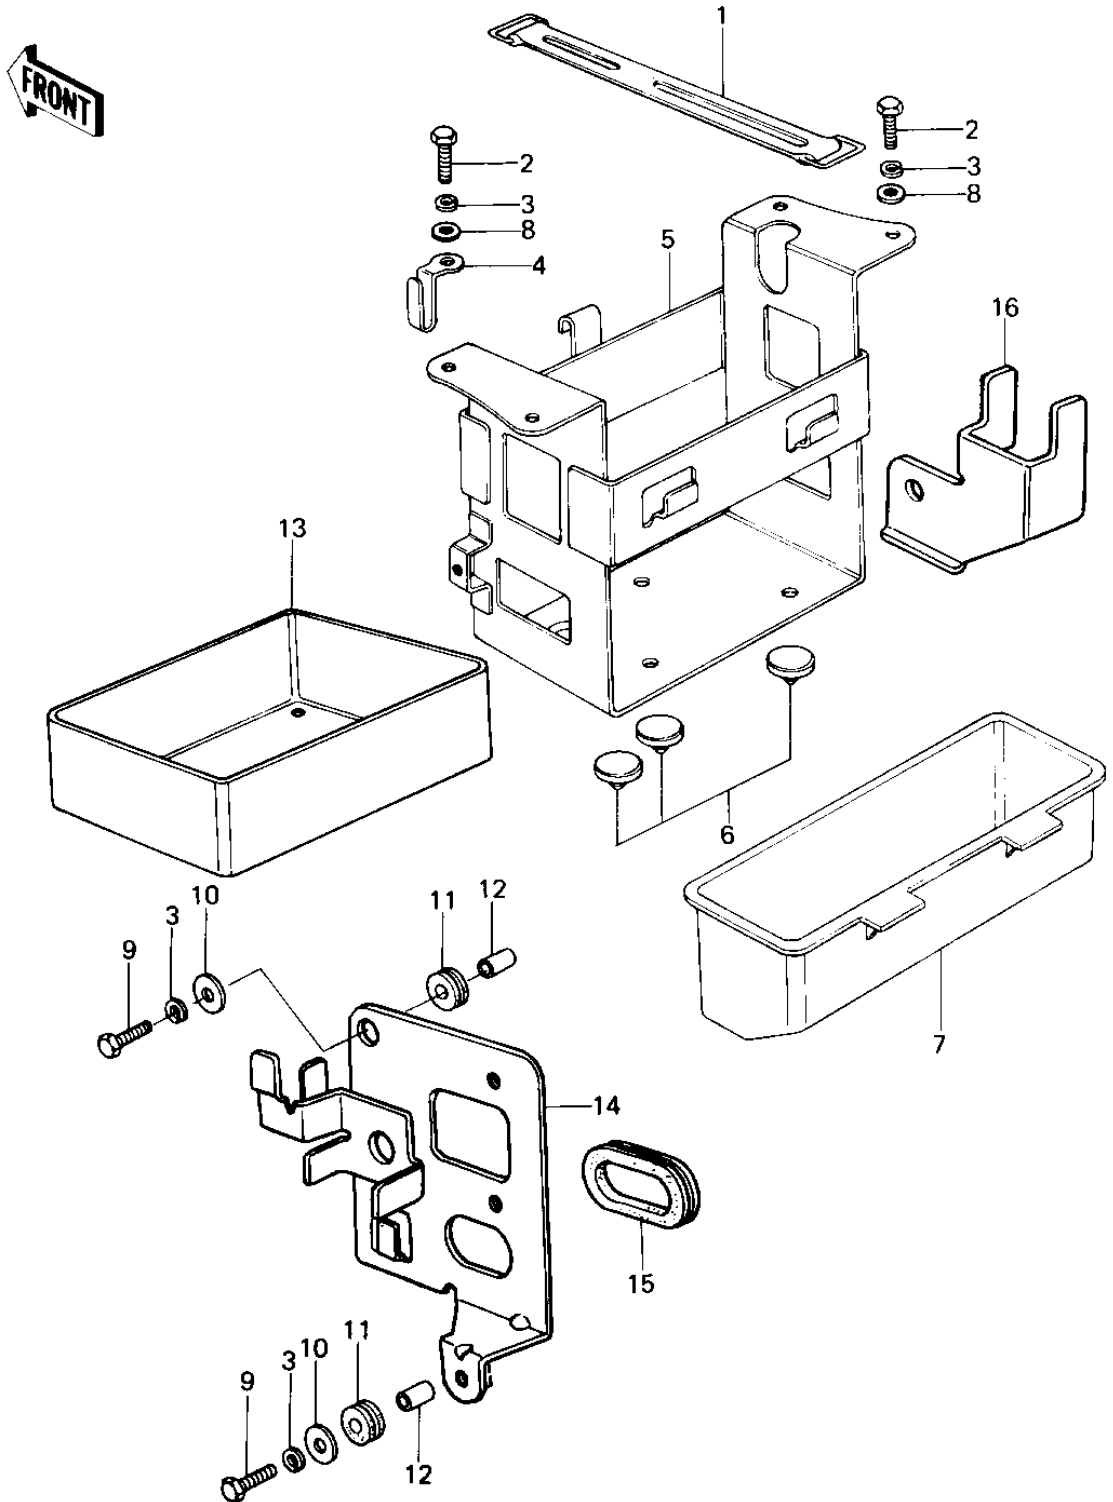

# 1979 SR PARTS DIAGRAM

BATTERY CASE/TOOL CASE

# 1979 SR PARTS LIST

## BATTERY CASE/TOOL CASE

ITEM NAME	PART NUMBER	QUANTITY
BAND,OIL TANK (Ref # 1)	92072-054	1
BOLT-UPSET,6X12 (Ref # 2)	112G0612	4
WASHER SPRING 6MM (Ref # 3)	461F0600	6
BRACKET,HELMET HOLDER (Ref # 4)	32122-057	1
CASE,BATTERY (Ref # 5)	32097-1005	1
DAMPER RUBBER (Ref # 6)	92075-078	3
CASE,TOOL (Ref # 7)	32098-028	1
WASHER PLAIN 6MM (Ref # 8)	410B0600	4
BOLT-UPSET (Ref # 9)	112G0625	2
WASHER,PLAIN,7MM (Ref # 10)	92022-228	2
DAMPER (Ref # 11)	92075-317	2
COLLAR-CLAMP (Ref # 12)	92027-291	2
CASE,BATTERY (Ref # 13)	32099-015	1
BRACKET,ELECTRO BASE (Ref # 14)	11036-1089	1
GROMMET,ELECTO BASE (Ref # 15)	92071-1007	1
BRACKET,SWITCH (Ref # 16)	11034-1158	1