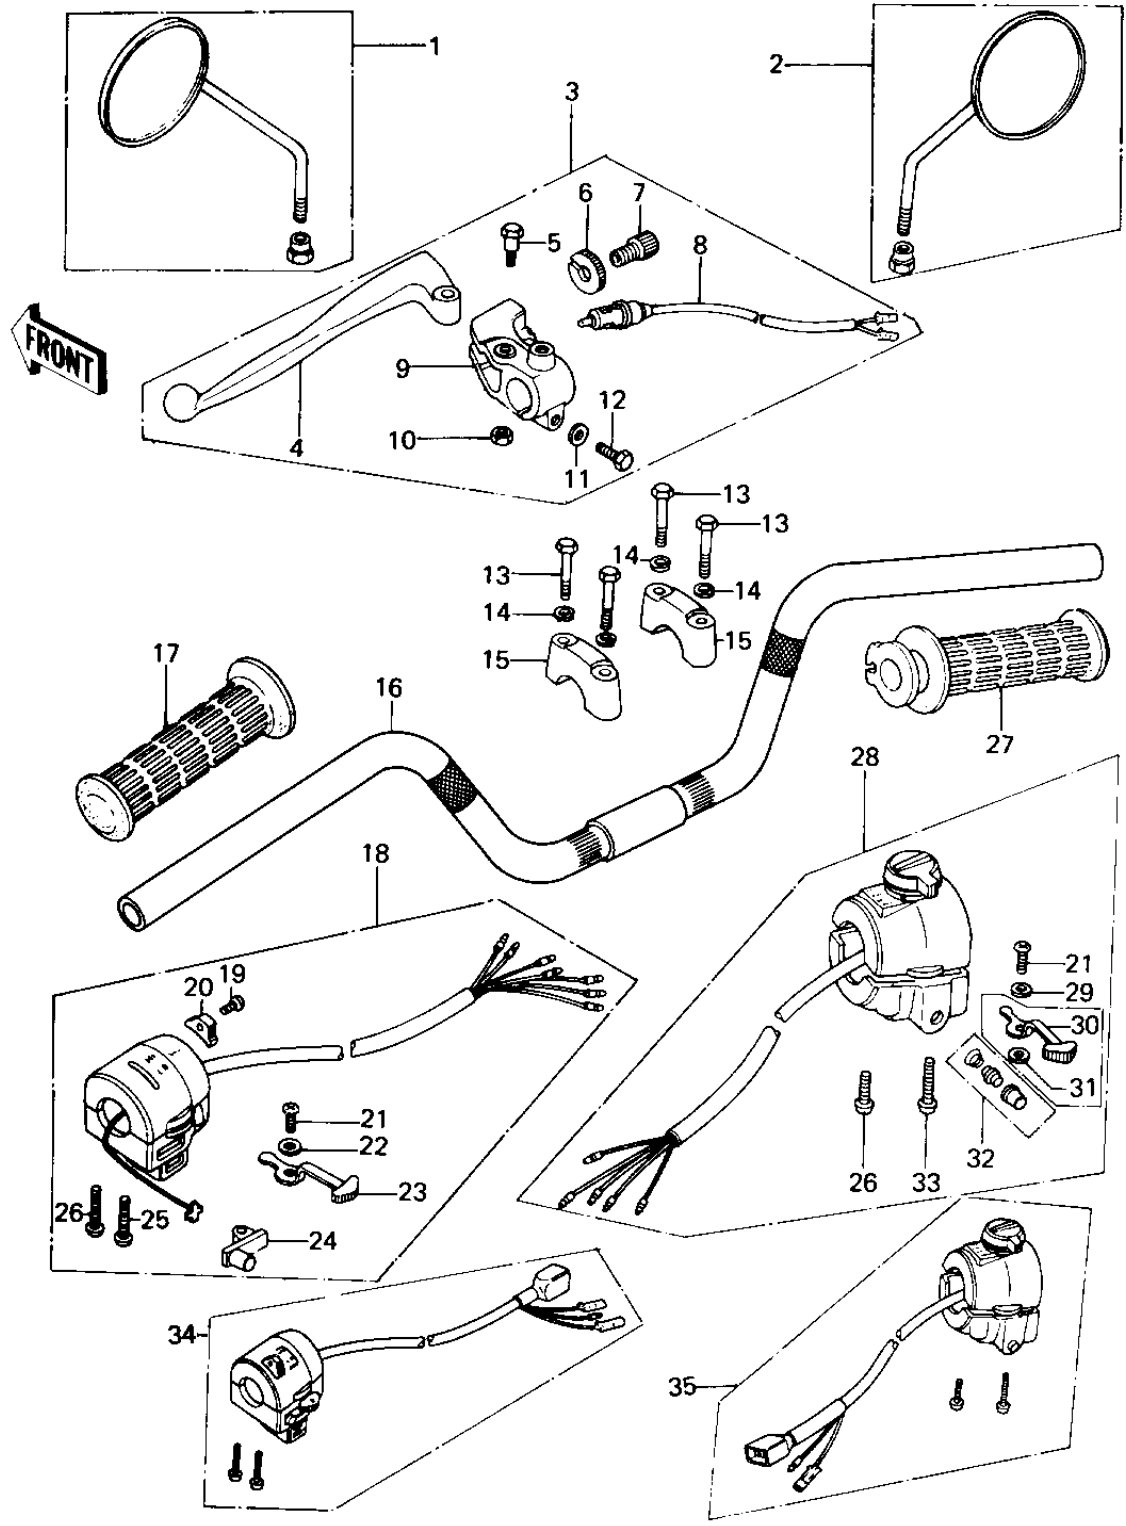

1978 SR PARTS DIAGRAM

HANDLEBAR

1978 SR PARTS LIST

HANDLEBAR

ITEM NAME	PART NUMBER	QUANTITY
REAR VIEW MIRROR,L.H. (Ref # 1)	56001-1027	1
REAR VIEW MIRROR,R.H. (Ref # 2)	56001-1028	1
LEVER ASSY,CLUTCH (Ref # 3)	46076-054	1
LEVER,CLUTCH (Ref # 4)	46092-023	1
BOLT,HEX HEAD (Ref # 5)	92007-047	1
NUT,CABLE ADJUST NUT (Ref # 6)	46056-007	1
SCREW CABLE ADJUST (Ref # 7)	46055-003	1
SWITCH,CLUTCH (Ref # 8)	27043-002	1
HOLDER,CLUTCH LEVER (Ref # 9)	46094-019	1
NUT,LOCK 6MM (Ref # 10)	92017-014	1
WASHER PLAIN 6MM (Ref # 11)	410B0600	1
BOLT HEX HEAD 6X25 (Ref # 12)	110N0625	1
BOLT 8X38 (Ref # 13)	92001-1405	4
WASHER SPRING 8MM (Ref # 14)	461F0800	4
HOLDER-HANDLEBAR (Ref # 15)	46012-008	2
HANDLEBAR (Ref # 16)	46003-1018	1
HANDLEBAR (Ref # 16)	46003-1029	1
RUBBER,L.H GRIP (Ref # 17)	46075-028	1
CASE ASSY,L.H (Ref # 18)	46091-055	1
SCREW CNTSNK HD 3X8 (Ref # 19)	221B0308A	1
KNOB,LIGHTING SW L.H (Ref # 20)	46044-013	1
SCREW PAN HEAD 3X5 (Ref # 21)	220B0305A	2
WASHER (Ref # 22)	92095-010	1
KNOB,LIGHTING SW L.H (Ref # 23)	46043-005	1
BUTTON,HORN SWITCH (Ref # 24)	46028-007	1
SCREW-PAN-CROS (Ref # 25)	220B0535	1
SCREW PAN HEAD 5X30 (Ref # 26)	220B0530	2
GRIP ASSY,THROTTLE (Ref # 27)	46019-038	1
HOUSING ASSY,R.H. CON (Ref # 28)	46091-1031	1

1978 SR PARTS LIST

HANDLEBAR

ITEM NAME	PART NUMBER	QUANTITY
HOUSING ASSY,R.H. (Ref # 28)	46091-1038	1
WASHER PLAIN 3MM (Ref # 29)	410B0300	1
KNOB,LIGHTING SW R.H (Ref # 30)	46043-004	1
WASHER,PLAIN (Ref # 31)	92095-014	1
SWITCH ASSY,HORN BUTN (Ref # 32)	27010-1009	1
SCREW-PAN-CROS (Ref # 33)	220B0540	1
HOUSING ASSY,CONT,L.H (Ref # 34)	46091-1048	1
HOUSING ASSY,CONT,R.H (Ref # 35)	46091-1047	1