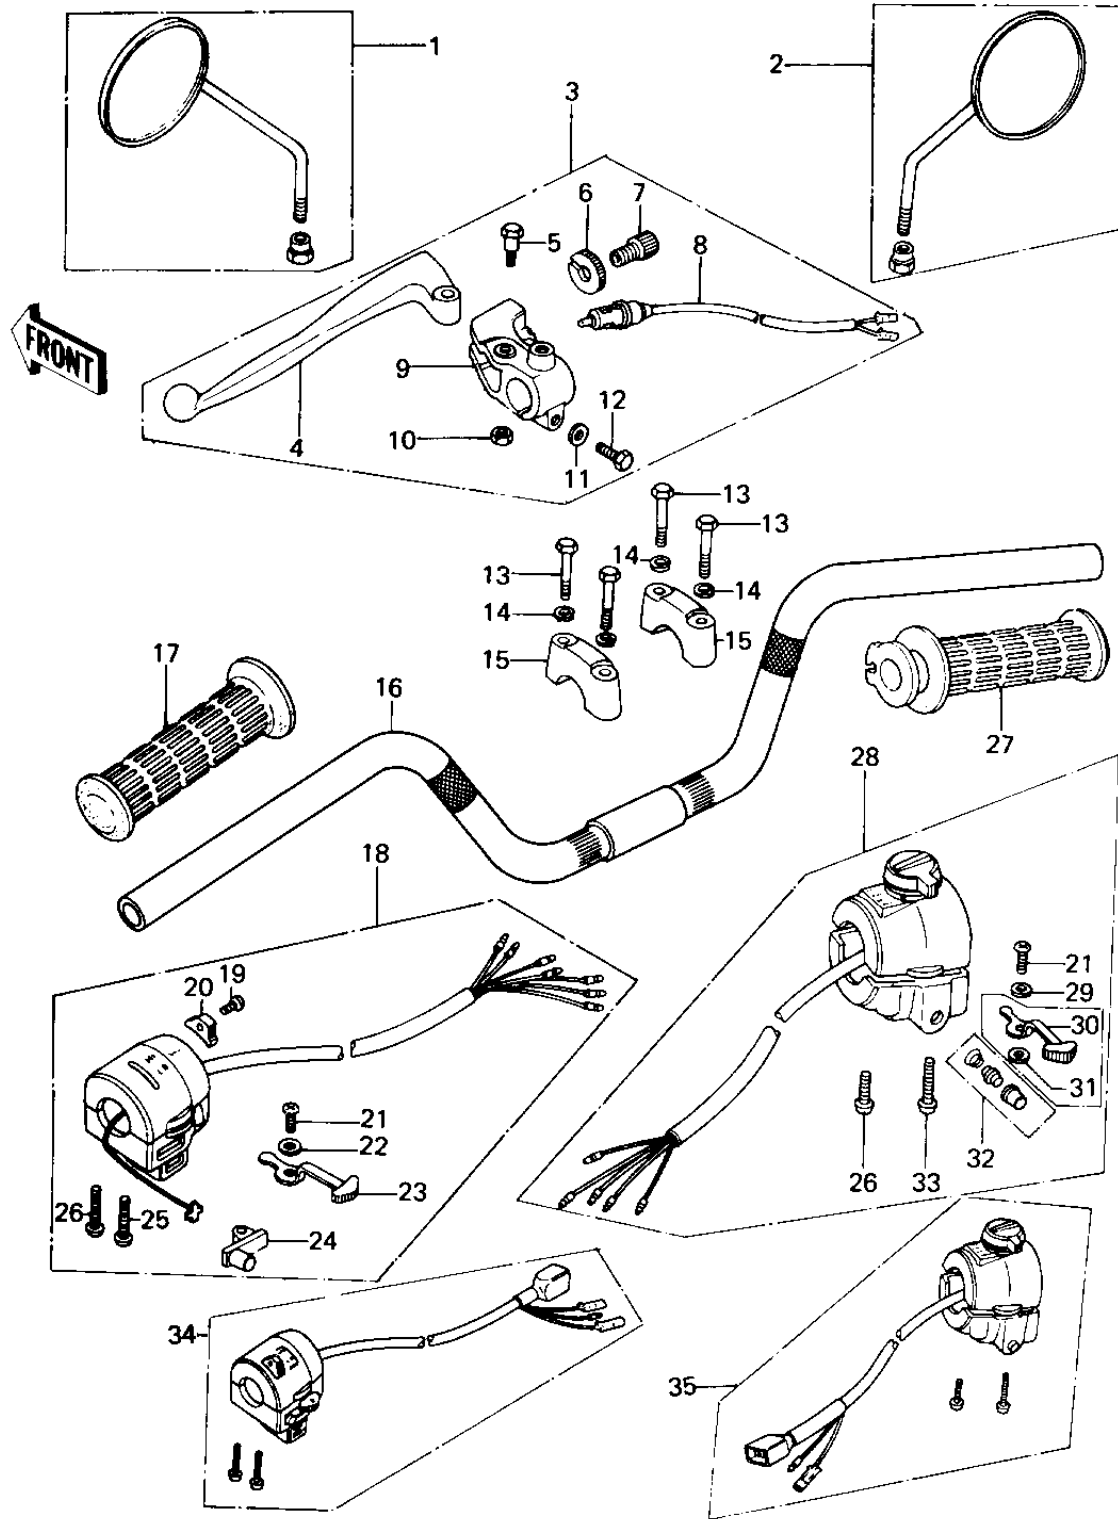

1978 SR PARTS DIAGRAM

HANDLEBAR