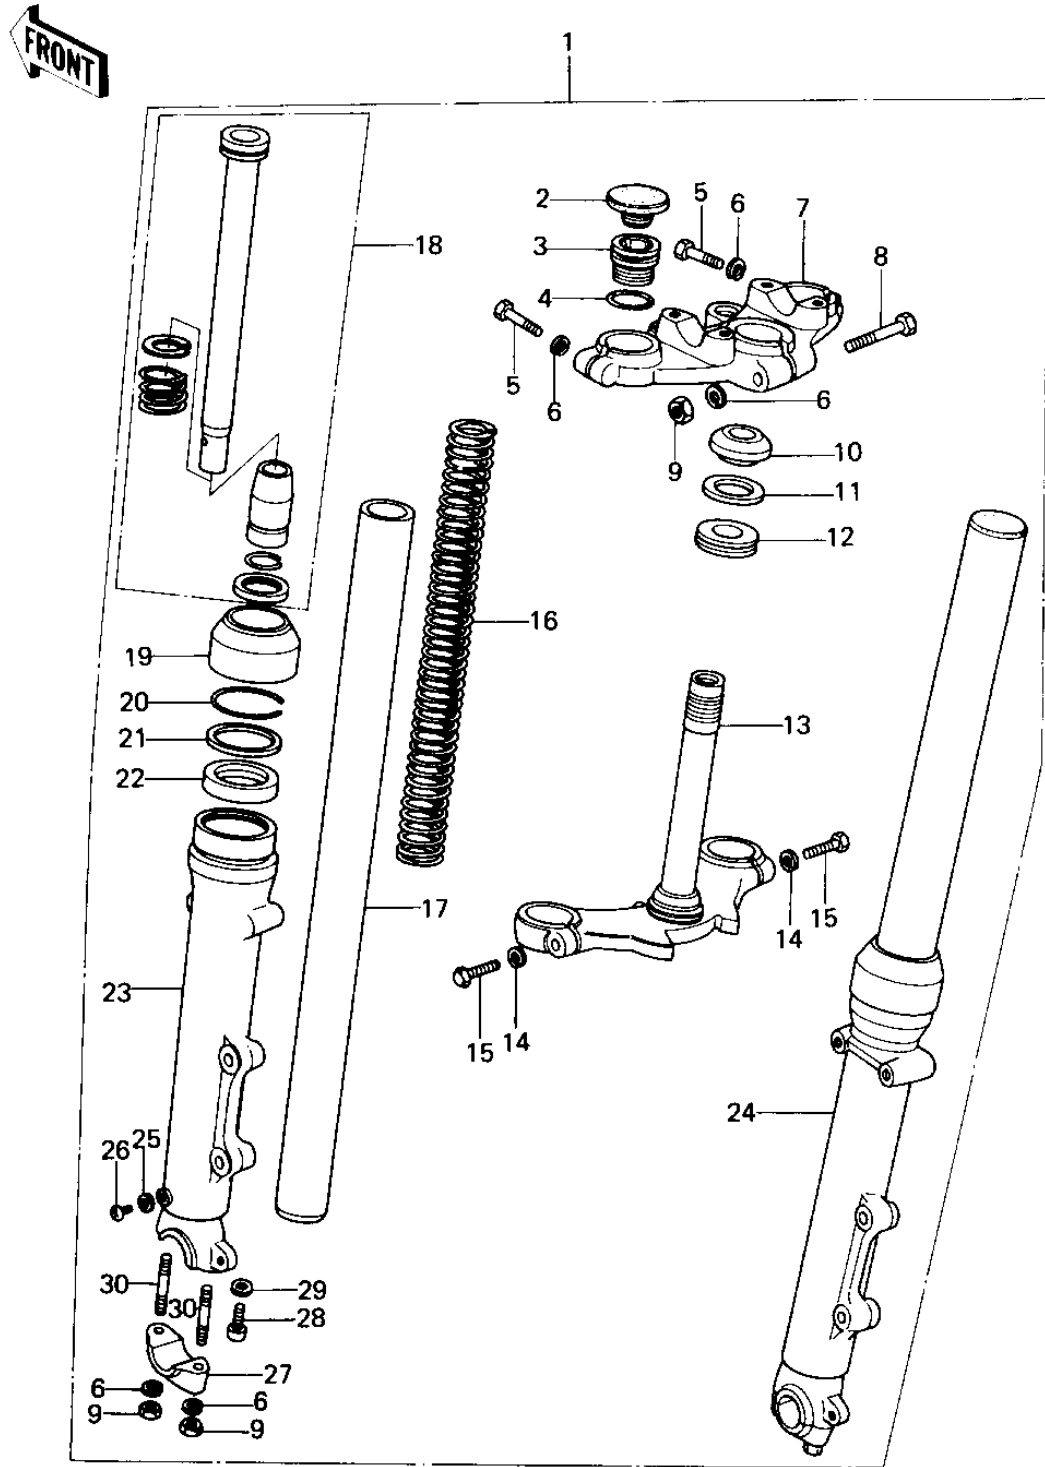

1978 SR PARTS DIAGRAM

FRONT FORK

1978 SR PARTS LIST

FRONT FORK

ITEM NAME	PART NUMBER	QUANTITY
FORK-FRONT (Ref # 1)	44001-1200	1
CAP,RUBBER (Ref # 2)	11012-1017	2
SEAT-FORK SPRING (Ref # 3)	44029-1046	2
"O" RING,FORK TOP (Ref # 4)	92055-1012	2
BOLT-HEX HEAD.8M/M (Ref # 5)	44041-045	2
WASHER SPRING 8MM (Ref # 6)	461F0800	7
HEAD,STEERING STEM (Ref # 7)	44039-076	1
BOLT-STEERING STEM HD (Ref # 8)	44041-042	1
NUT,LOCK,8MM (Ref # 9)	92015-1124	5
CONE,STEERING STEM (Ref # 10)	92047-012	1
WASHER,PLAIN (Ref # 11)	92022-231	1
OIL SEAL,STEERING STM (Ref # 12)	92056-003	1
STEM,STEERING (Ref # 13)	44037-107	1
WASHER SPRING 12MM (Ref # 14)	461F1200	2
BOLT-HEX HEAD,12X36 (Ref # 15)	92003-064	2
SPRING,FORK (Ref # 16)	44026-1012	2
TUBE,FORK INNER (Ref # 17)	44013-1011	2
CYLINDER-FORK (Ref # 18)	44022-1009	2
DUST SHEILD,FORK (Ref # 19)	44010-032	2
CIRCLIP-OIL SEAL FIT (Ref # 20)	44044-012	2
WASHER-OIL SEAL FIT (Ref # 21)	44043-044	2
SEAL-OIL,FORK OUTER P (Ref # 22)	92049-1216	2
TUBE,LH,FORK OUTER (Ref # 23)	44005-1012	1
TUBE,RH,FORK OUTER (Ref # 24)	44006-1012	1
GASKET FORK DRAIN PLG (Ref # 25)	44045-002	2
SCREW PAN HEAD 4X8 (Ref # 26)	220B0408	2
HOLDER,FRONT AXLE (Ref # 27)	44063-014	2
BOLT-FORK CYLINDER (Ref # 28)	44041-040	2
GASKET,FORK CYLINDER (Ref # 29)	44045-057	2

1978 SR PARTS LIST

FRONT FORK

ITEM NAME	PART NUMBER	QUANTITY
STUD,8X35 (Ref # 30)	92004-1009	4