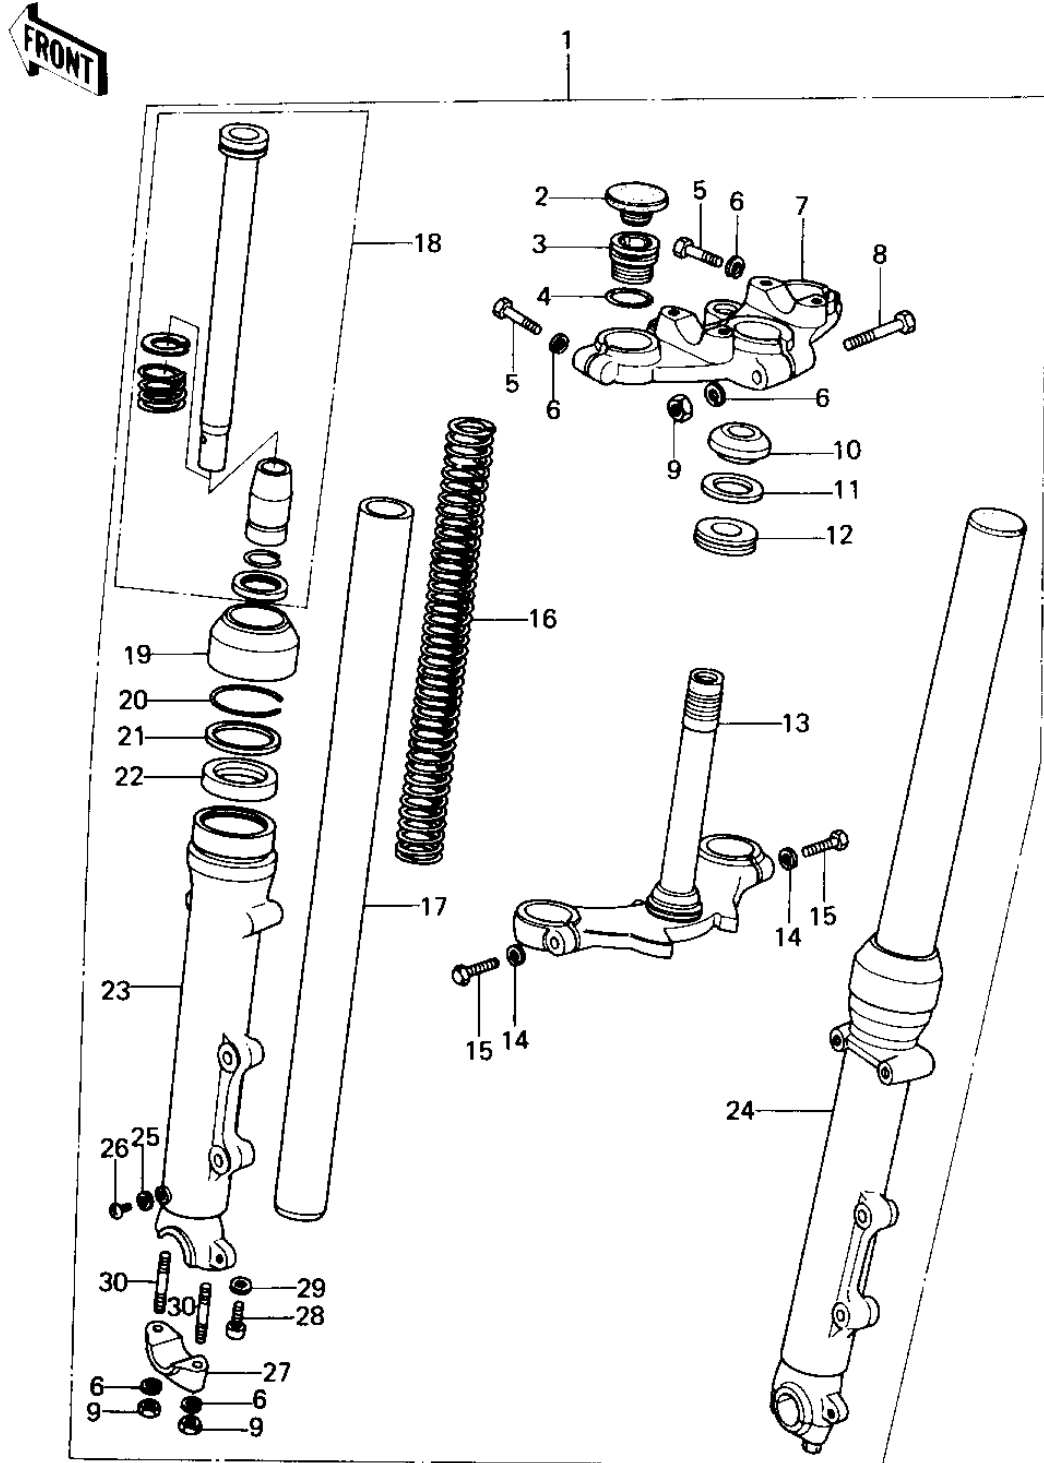

# 1978 SR PARTS DIAGRAM

# 1978 SR PARTS LIST

## FRONT FORK

ITEM NAME	PART NUMBER	QUANTITY
FORK-FRONT (Ref # 1)	44001-1200	1
CAP,RUBBER (Ref # 2)	11012-1017	2
SEAT-FORK SPRING (Ref # 3)	44029-1046	2
"O" RING,FORK TOP (Ref # 4)	92055-1012	2
BOLT-HEX HEAD.8M/M (Ref # 5)	44041-045	2
WASHER SPRING 8MM (Ref # 6)	461F0800	7
HEAD,STEERING STEM (Ref # 7)	44039-076	1
BOLT-STEERING STEM HD (Ref # 8)	44041-042	1
NUT,LOCK,8MM (Ref # 9)	92015-1124	5
CONE,STEERING STEM (Ref # 10)	92047-012	1
WASHER,PLAIN (Ref # 11)	92022-231	1
OIL SEAL,STEERING STM (Ref # 12)	92056-003	1
STEM,STEERING (Ref # 13)	44037-107	1
WASHER SPRING 12MM (Ref # 14)	461F1200	2
BOLT-HEX HEAD,12X36 (Ref # 15)	92003-064	2
SPRING,FORK (Ref # 16)	44026-1012	2
TUBE,FORK INNER (Ref # 17)	44013-1011	2
CYLINDER-FORK (Ref # 18)	44022-1009	2
DUST SHEILD,FORK (Ref # 19)	44010-032	2
CIRCLIP-OIL SEAL FIT (Ref # 20)	44044-012	2
WASHER-OIL SEAL FIT (Ref # 21)	44043-044	2
SEAL-OIL,FORK OUTER P (Ref # 22)	92049-1216	2
TUBE,LH,FORK OUTER (Ref # 23)	44005-1012	1
TUBE,RH,FORK OUTER (Ref # 24)	44006-1012	1
GASKET FORK DRAIN PLG (Ref # 25)	44045-002	2
SCREW PAN HEAD 4X8 (Ref # 26)	220B0408	2
HOLDER,FRONT AXLE (Ref # 27)	44063-014	2
BOLT-FORK CYLINDER (Ref # 28)	44041-040	2
GASKET,FORK CYLINDER (Ref # 29)	44045-057	2