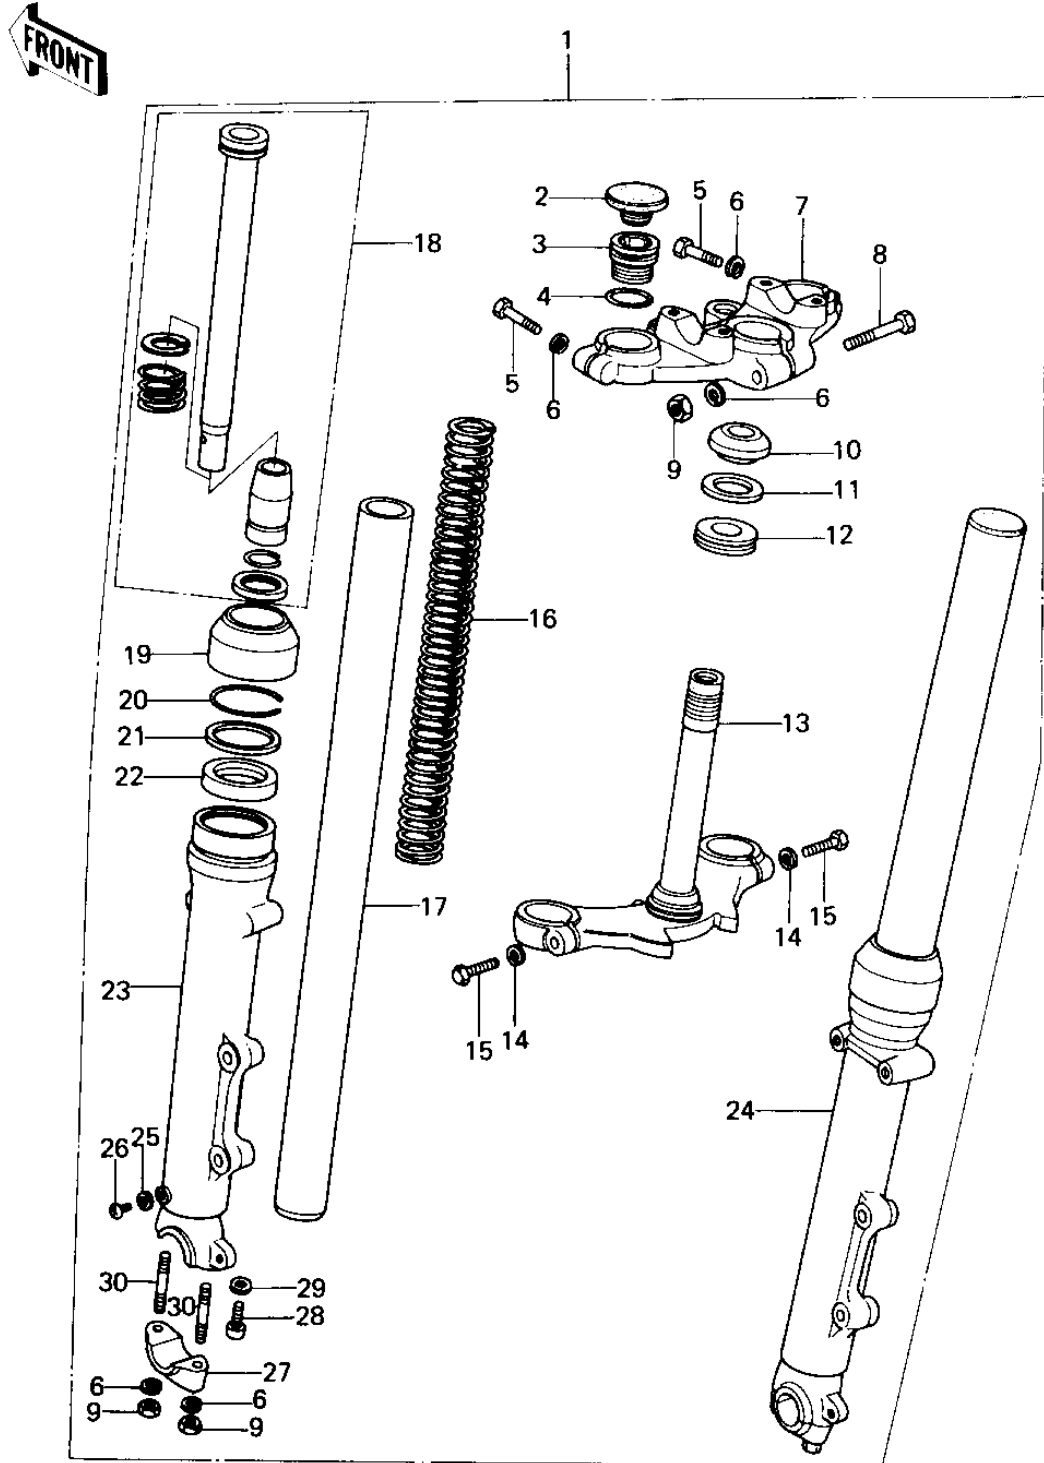

# 1978 SR PARTS DIAGRAM

# 1978 SR PARTS LIST

## FRONT FORK

ITEM NAME	PART NUMBER	QUANTITY
FORK-FRONT (Ref # 1)	44001-1200	1
CAP,RUBBER (Ref # 2)	11012-1017	1
SEAT-FORK SPRING (Ref # 3)	44029-1046	1
"O" RING,FORK TOP (Ref # 4)	92055-1012	1
BOLT-HEX HEAD.8M/M (Ref # 5)	44041-045	1
WASHER SPRING 8MM (Ref # 6)	461F0800	1
HEAD,STEERING STEM (Ref # 7)	44039-076	1
BOLT-STEERING STEM HD (Ref # 8)	44041-042	1
NUT,LOCK,8MM (Ref # 9)	92015-1124	1
CONE,STEERING STEM (Ref # 10)	92047-012	1
WASHER,PLAIN (Ref # 11)	92022-231	1
OIL SEAL,STEERING STM (Ref # 12)	92056-003	1
STEM,STEERING (Ref # 13)	44037-107	1
WASHER SPRING 12MM (Ref # 14)	461F1200	1
BOLT-HEX HEAD,12X36 (Ref # 15)	92003-064	1
SPRING,FORK (Ref # 16)	44026-1012	1
TUBE,FORK INNER (Ref # 17)	44013-1011	1
CYLINDER-FORK (Ref # 18)	44022-1009	1
DUST SHEILD,FORK (Ref # 19)	44010-032	1
CIRCLIP-OIL SEAL FIT (Ref # 20)	44044-012	1
WASHER-OIL SEAL FIT (Ref # 21)	44043-044	1
SEAL-OIL,FORK OUTER P (Ref # 22)	92049-1216	1
TUBE,LH,FORK OUTER (Ref # 23)	44005-1012	1
TUBE,RH,FORK OUTER (Ref # 24)	44006-1012	1
GASKET FORK DRAIN PLG (Ref # 25)	44045-002	1
SCREW PAN HEAD 4X8 (Ref # 26)	220B0408	1
HOLDER,FRONT AXLE (Ref # 27)	44063-014	1
BOLT-FORK CYLINDER (Ref # 28)	44041-040	1
GASKET,FORK CYLINDER (Ref # 29)	44045-057	1