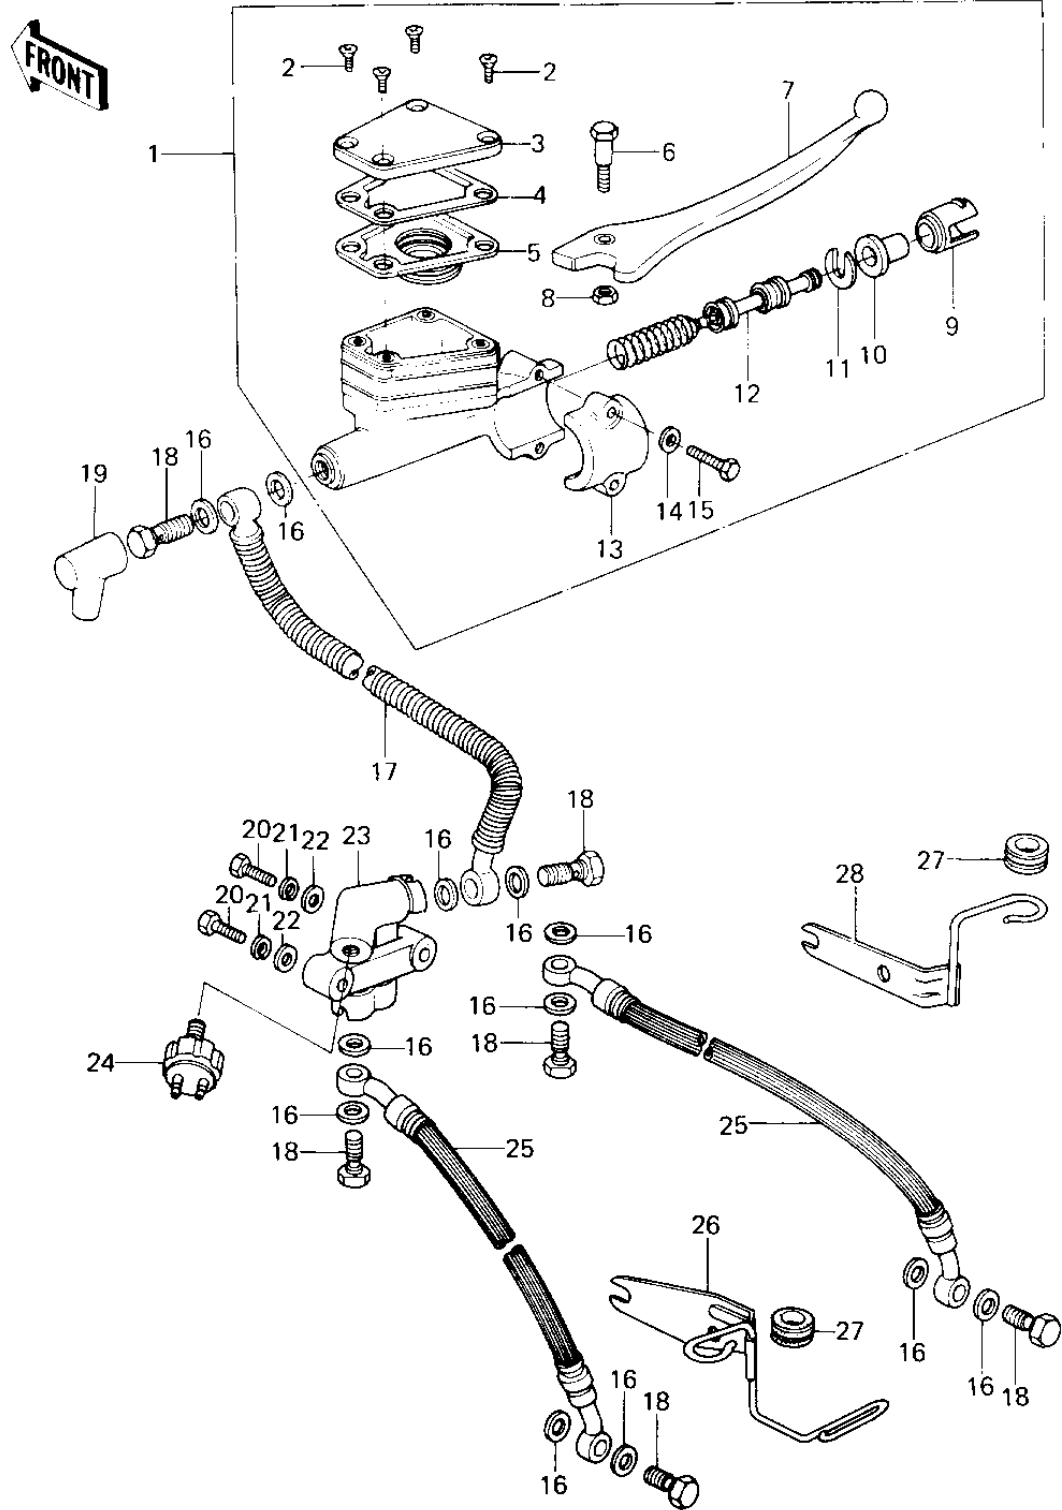

1978 SR PARTS DIAGRAM

FRONT MASTER CYLINDER

1978 SR PARTS LIST

FRONT MASTER CYLINDER

ITEM NAME	PART NUMBER	QUANTITY
CYLINDER ASSY,MSTR,FR (Ref # 1)	43015-1009	1
SCREW,COUNTERSUNK HED (Ref # 2)	92001-1055	4
CAP,OIL CUP (Ref # 3)	43026-1003	1
PLATE,DIAPHRAGM (Ref # 4)	43027-1002	1
DIAPHRAGM (Ref # 5)	43028-1002	1
BOLT,CLUTCH LEV FITT (Ref # 6)	92001-1056	1
LEVER,FRONT BRAKE (Ref # 7)	46092-1002	1
NUT 6MM (Ref # 8)	312B0600	1
LINER,PISTON (Ref # 9)	14008-1007	1
DUST COVER (Ref # 10)	49016-1010	1
STOPER,PISTON (Ref # 11)	43022-1001	1
PISTON-COMP-BRAKE (Ref # 12)	43020-1023	1
HOLDER,MASTER CYLINDR (Ref # 13)	43034-1001	1
WASHER PLAIN 6MM (Ref # 14)	411B0600	2
BOLT-UPSET (Ref # 15)	112G0625	2
WASHER-OIL BOLT (Ref # 16)	43067-001	2
HOSE M/C BRAKE,L=370 (Ref # 17)	43059-1011	1
BOLT,OIL,L=23 (Ref # 18)	92002-1888	6
BOOT,DUST (Ref # 19)	49006-1041	1
BOLT,HEX HEAD,6X45 (Ref # 20)	110N0645	2
WASHER SPRING 6MM (Ref # 21)	461F0600	2
WASHER PLAIN 6MM (Ref # 22)	411B0600	2
JOINT,FOUR WAY (Ref # 23)	43075-002	1
SWITCH-FRONT BRAKE (Ref # 24)	43065-001	1
HOSE,CALIPER BRAKE (Ref # 25)	43059-033	2
BRACKET (Ref # 26)	11034-1041	1
DAMPER RUBBER,CYL HSE (Ref # 27)	43064-006	2
BRACKET,BRAKE HOSE (Ref # 82)	43063-008	1