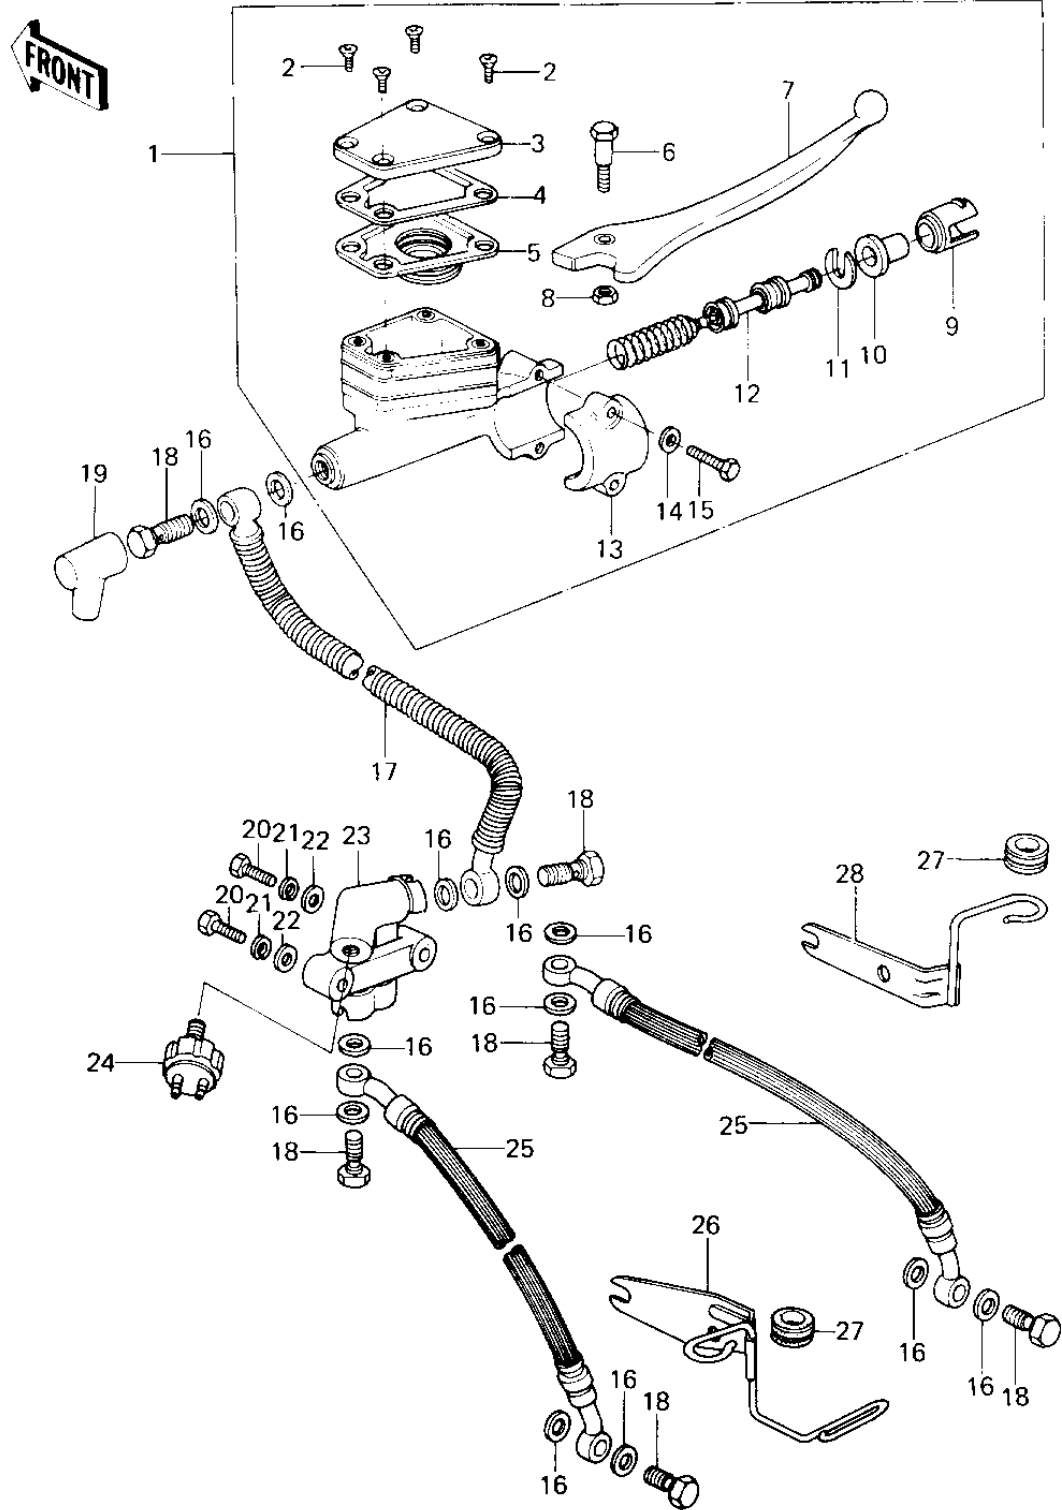

1979 SR PARTS DIAGRAM

FRONT MASTER CYLINDER

1979 SR PARTS LIST

FRONT MASTER CYLINDER

ITEM NAME	PART NUMBER	QUANTITY
CYLINDER ASSY,MSTR,FR (Ref # 1)	43015-1009	1
SCREW,COUNTERSUNK HED (Ref # 2)	92001-1055	4
CAP,OIL CUP (Ref # 3)	43026-1003	1
PLATE,DIAPHRAGM (Ref # 4)	43027-1002	1
DIAPHRAGM (Ref # 5)	43028-1002	1
BOLT,CLUTCH LEV FITT (Ref # 6)	92001-1056	1
LEVER,FRONT BRAKE (Ref # 7)	46092-1002	1
NUT 6MM (Ref # 8)	312B0600	1
LINER,PISTON (Ref # 9)	14008-1007	1
DUST COVER (Ref # 10)	49016-1010	1
STOPER,PISTON (Ref # 11)	43022-1001	1
PISTON-COMP-BRAKE (Ref # 12)	43020-1023	1
HOLDER,MASTER CYLINDR (Ref # 13)	43034-1001	1
WASHER PLAIN 6MM (Ref # 14)	411B0600	2
BOLT-UPSET (Ref # 15)	112G0625	2
WASHER-OIL BOLT (Ref # 16)	43067-001	2
HOSE M/C BRAKE,L=370 (Ref # 17)	43059-1011	1
BOLT,OIL,L=23 (Ref # 18)	92002-1888	6
BOOT,DUST (Ref # 19)	49006-1041	1
BOLT,HEX HEAD,6X45 (Ref # 20)	110N0645	2
WASHER SPRING 6MM (Ref # 21)	461F0600	2
WASHER PLAIN 6MM (Ref # 22)	411B0600	2
JOINT,FOUR WAY (Ref # 23)	43075-002	1
SWITCH-FRONT BRAKE (Ref # 24)	43065-001	1
HOSE,CALIPER BRAKE (Ref # 25)	43059-033	2
BRACKET (Ref # 26)	11034-1041	1
DAMPER RUBBER,CYL HSE (Ref # 27)	43064-006	2
BRACKET,BRAKE HOSE (Ref # 82)	43063-008	1