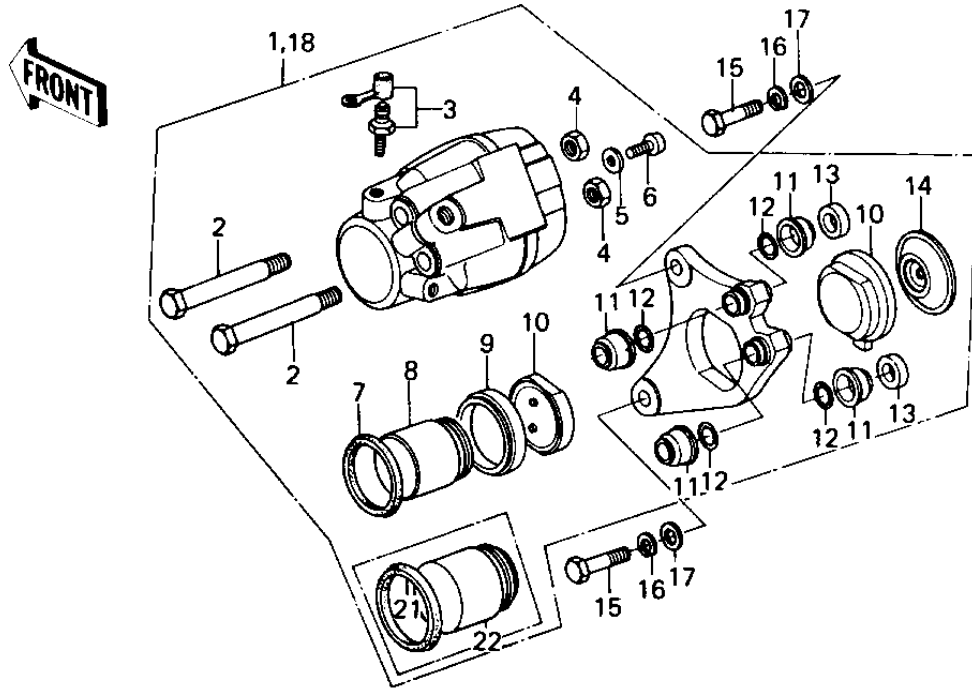

1978 SR PARTS DIAGRAM

FRONT BRAKE

1978 SR PARTS LIST

FRONT BRAKE

ITEM NAME	PART NUMBER	QUANTITY
CALIPER ASSY,L.H.FRO (Ref # 1)	43041-1010	1
UNAVAILABLE IN PRICE BOOK (Ref # 1)	43041,1024	1
BOLT (Ref # 2)	43045-006	4
BLEEDER SET (Ref # 3)	43085-001	2
NUT 10MM (Ref # 4)	315B1000	4
WASHER SPRING 6MM (Ref # 5)	461F0600	2
SCREW PAN HEAD 6X12 (Ref # 6)	220B0612	2
RING-PISTON (Ref # 7)	43049-001	2
PISTON (Ref # 8)	43048-1002	2
DUST SEALD,RUBBER (Ref # 9)	43054-003	2
PAD SET (Ref # 10)	43050-5003	2
UNAVAILABLE IN PRICE BOOK (Ref # 10)	43062-1001	2
DUST SHILD,SHAFT (Ref # 11)	43052-005	8
"O" RING (Ref # 12)	43053-006	8
PLUG (Ref # 13)	43088-002	4
SPACER (Ref # 14)	43040-004	2
BOLT (Ref # 15)	92007-032	4
WASHER SPRING 10MM (Ref # 16)	461F1000	4
WASHER PLAIN 10MM (Ref # 17)	410B1000	4
CALIPER ASSY,R.H,FRO (Ref # 18)	43041-1011	1
CALIPER ASSY,R.H (Ref # 18)	43041-1025	1
DISC COMPLETE,FRONT (Ref # 19)	41080-1002	2
DISC PLATE,FRONT (Ref # 20)	41080-1019	2
RING,PISTON SEAL (Ref # 21)	43049-002	2
PISTON,BRAKE,42M/M (Ref # 22)	43020-1012	2