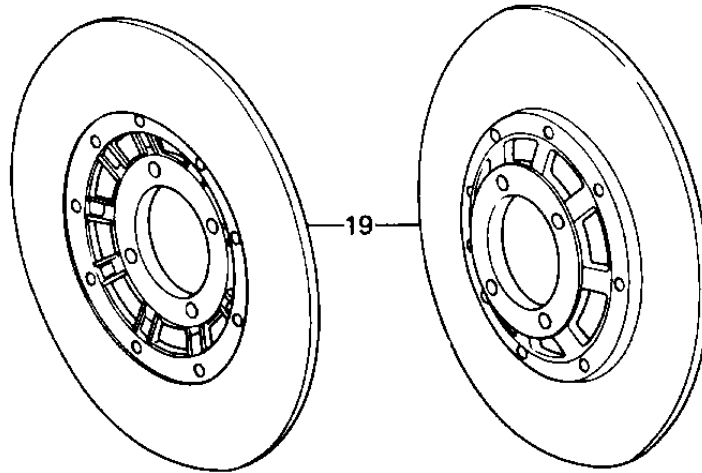

1978 SR PARTS DIAGRAM

FRONT BRAKE

1978 SR PARTS LIST

FRONT BRAKE

ITEM NAME	PART NUMBER	QUANTITY
CALIPER ASSY,L.H.FRO (Ref # 1)	43041-1010	1
UNAVAILABLE IN PRICE BOOK (Ref # 1)	43041,1024	1
BOLT (Ref # 2)	43045-006	4
BLEEDER SET (Ref # 3)	43085-001	2
NUT 10MM (Ref # 4)	315B1000	4
WASHER SPRING 6MM (Ref # 5)	461F0600	2
SCREW PAN HEAD 6X12 (Ref # 6)	220B0612	2
RING-PISTON (Ref # 7)	43049-001	2
PISTON (Ref # 8)	43048-1002	2
DUST SEALD,RUBBER (Ref # 9)	43054-003	2
PAD SET (Ref # 10)	43050-5003	2
UNAVAILABLE IN PRICE BOOK (Ref # 10)	43062-1001	2
DUST SHILD,SHAFT (Ref # 11)	43052-005	8
"O" RING (Ref # 12)	43053-006	8
PLUG (Ref # 13)	43088-002	4
SPACER (Ref # 14)	43040-004	2
BOLT (Ref # 15)	92007-032	4
WASHER SPRING 10MM (Ref # 16)	461F1000	4
WASHER PLAIN 10MM (Ref # 17)	410B1000	4
CALIPER ASSY,R.H,FRO (Ref # 18)	43041-1011	1
CALIPER ASSY,R.H (Ref # 18)	43041-1025	1
DISC COMPLETE,FRONT (Ref # 19)	41080-1002	2
DISC PLATE,FRONT (Ref # 20)	41080-1019	2
RING,PISTON SEAL (Ref # 21)	43049-002	2
PISTON,BRAKE,42M/M (Ref # 22)	43020-1012	2