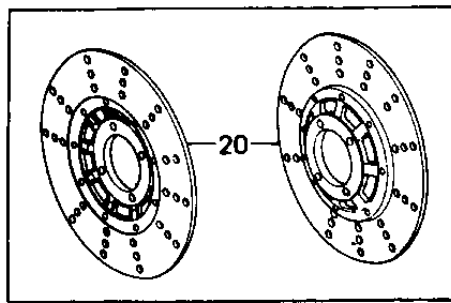

1978 SR PARTS DIAGRAM

FRONT BRAKE

1978 SR PARTS LIST

FRONT BRAKE

ITEM NAME	PART NUMBER	QUANTITY
CALIPER ASSY,L.H.FRO (Ref # 1)	43041-1010	1
UNAVAILABLE IN PRICE BOOK (Ref # 1)	43041,1024	1
BOLT (Ref # 2)	43045-006	4
BLEEDER SET (Ref # 3)	43085-001	2
NUT 10MM (Ref # 4)	315B1000	4
WASHER SPRING 6MM (Ref # 5)	461F0600	2
SCREW PAN HEAD 6X12 (Ref # 6)	220B0612	2
RING-PISTON (Ref # 7)	43049-001	2
PISTON (Ref # 8)	43048-1002	2
DUST SEALD,RUBBER (Ref # 9)	43054-003	2
PAD SET (Ref # 10)	43050-5003	2
UNAVAILABLE IN PRICE BOOK (Ref # 10)	43062-1001	2
DUST SHILD,SHAFT (Ref # 11)	43052-005	8
"O" RING (Ref # 12)	43053-006	8
PLUG (Ref # 13)	43088-002	4
SPACER (Ref # 14)	43040-004	2
BOLT (Ref # 15)	92007-032	4
WASHER SPRING 10MM (Ref # 16)	461F1000	4
WASHER PLAIN 10MM (Ref # 17)	410B1000	4
CALIPER ASSY,R.H,FRO (Ref # 18)	43041-1011	1
CALIPER ASSY,R.H (Ref # 18)	43041-1025	1
DISC COMPLETE,FRONT (Ref # 19)	41080-1002	2
DISC PLATE,FRONT (Ref # 20)	41080-1019	2
RING,PISTON SEAL (Ref # 21)	43049-002	2
PISTON,BRAKE,42M/M (Ref # 22)	43020-1012	2