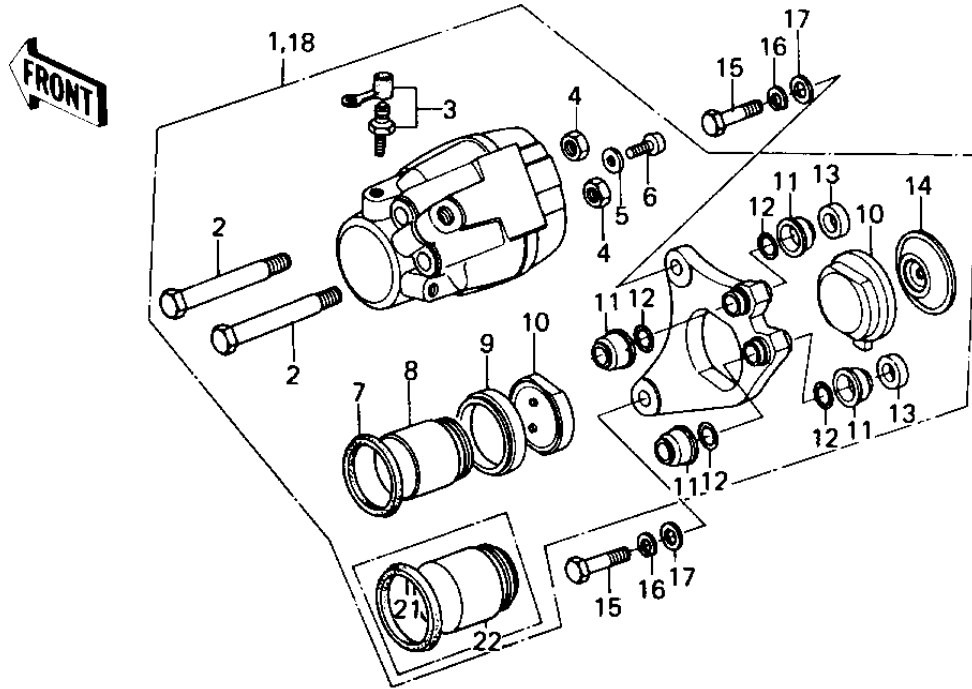

1978 SR PARTS DIAGRAM

FRONT BRAKE

1978 SR PARTS LIST

FRONT BRAKE

ITEM NAME	PART NUMBER	QUANTITY
CALIPER ASSY,L.H.FRO (Ref # 1)	43041-1010	1
UNAVAILABLE IN PRICE BOOK (Ref # 1)	43041,1024	1
BOLT (Ref # 2)	43045-006	1
BLEEDER SET (Ref # 3)	43085-001	1
NUT 10MM (Ref # 4)	315B1000	1
WASHER SPRING 6MM (Ref # 5)	461F0600	1
SCREW PAN HEAD 6X12 (Ref # 6)	220B0612	1
RING-PISTON (Ref # 7)	43049-001	1
PISTON (Ref # 8)	43048-1002	1
DUST SEALD,RUBBER (Ref # 9)	43054-003	1
PAD SET (Ref # 10)	43050-5003	1
UNAVAILABLE IN PRICE BOOK (Ref # 10)	43062-1001	1
DUST SHILD,SHAFT (Ref # 11)	43052-005	1
"O" RING (Ref # 12)	43053-006	1
PLUG (Ref # 13)	43088-002	1
SPACER (Ref # 14)	43040-004	1
BOLT (Ref # 15)	92007-032	1
WASHER SPRING 10MM (Ref # 16)	461F1000	1
WASHER PLAIN 10MM (Ref # 17)	410B1000	1
CALIPER ASSY,R.H,FRO (Ref # 18)	43041-1011	1
CALIPER ASSY,R.H (Ref # 18)	43041-1025	1
DISC COMPLETE,FRONT (Ref # 19)	41080-1002	1
DISC PLATE,FRONT (Ref # 20)	41080-1019	1
RING,PISTON SEAL (Ref # 21)	43049-002	1
PISTON,BRAKE,42M/M (Ref # 22)	43020-1012	1