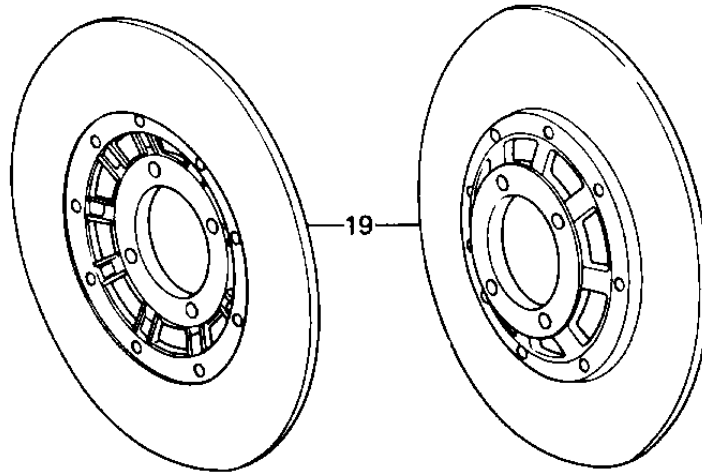

1978 SR PARTS DIAGRAM

FRONT BRAKE

1978 SR PARTS LIST

FRONT BRAKE

ITEM NAME	PART NUMBER	QUANTITY
CALIPER ASSY,L.H.FRO (Ref # 1)	43041-1010	1
UNAVAILABLE IN PRICE BOOK (Ref # 1)	43041,1024	1
BOLT (Ref # 2)	43045-006	1
BLEEDER SET (Ref # 3)	43085-001	1
NUT 10MM (Ref # 4)	315B1000	1
WASHER SPRING 6MM (Ref # 5)	461F0600	1
SCREW PAN HEAD 6X12 (Ref # 6)	220B0612	1
RING-PISTON (Ref # 7)	43049-001	1
PISTON (Ref # 8)	43048-1002	1
DUST SEALD,RUBBER (Ref # 9)	43054-003	1
PAD SET (Ref # 10)	43050-5003	1
UNAVAILABLE IN PRICE BOOK (Ref # 10)	43062-1001	1
DUST SHILD,SHAFT (Ref # 11)	43052-005	1
"O" RING (Ref # 12)	43053-006	1
PLUG (Ref # 13)	43088-002	1
SPACER (Ref # 14)	43040-004	1
BOLT (Ref # 15)	92007-032	1
WASHER SPRING 10MM (Ref # 16)	461F1000	1
WASHER PLAIN 10MM (Ref # 17)	410B1000	1
CALIPER ASSY,R.H,FRO (Ref # 18)	43041-1011	1
CALIPER ASSY,R.H (Ref # 18)	43041-1025	1
DISC COMPLETE,FRONT (Ref # 19)	41080-1002	1
DISC PLATE,FRONT (Ref # 20)	41080-1019	1
RING,PISTON SEAL (Ref # 21)	43049-002	1
PISTON,BRAKE,42M/M (Ref # 22)	43020-1012	1