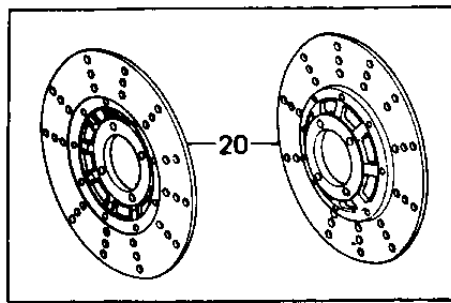

1978 SR PARTS DIAGRAM

FRONT BRAKE

1978 SR PARTS LIST

FRONT BRAKE

ITEM NAME	PART NUMBER	QUANTITY
CALIPER ASSY,L.H.FRO (Ref # 1)	43041-1010	1
UNAVAILABLE IN PRICE BOOK (Ref # 1)	43041,1024	1
BOLT (Ref # 2)	43045-006	1
BLEEDER SET (Ref # 3)	43085-001	1
NUT 10MM (Ref # 4)	315B1000	1
WASHER SPRING 6MM (Ref # 5)	461F0600	1
SCREW PAN HEAD 6X12 (Ref # 6)	220B0612	1
RING-PISTON (Ref # 7)	43049-001	1
PISTON (Ref # 8)	43048-1002	1
DUST SEALD,RUBBER (Ref # 9)	43054-003	1
PAD SET (Ref # 10)	43050-5003	1
UNAVAILABLE IN PRICE BOOK (Ref # 10)	43062-1001	1
DUST SHILD,SHAFT (Ref # 11)	43052-005	1
"O" RING (Ref # 12)	43053-006	1
PLUG (Ref # 13)	43088-002	1
SPACER (Ref # 14)	43040-004	1
BOLT (Ref # 15)	92007-032	1
WASHER SPRING 10MM (Ref # 16)	461F1000	1
WASHER PLAIN 10MM (Ref # 17)	410B1000	1
CALIPER ASSY,R.H,FRO (Ref # 18)	43041-1011	1
CALIPER ASSY,R.H (Ref # 18)	43041-1025	1
DISC COMPLETE,FRONT (Ref # 19)	41080-1002	1
DISC PLATE,FRONT (Ref # 20)	41080-1019	1
RING,PISTON SEAL (Ref # 21)	43049-002	1
PISTON,BRAKE,42M/M (Ref # 22)	43020-1012	1