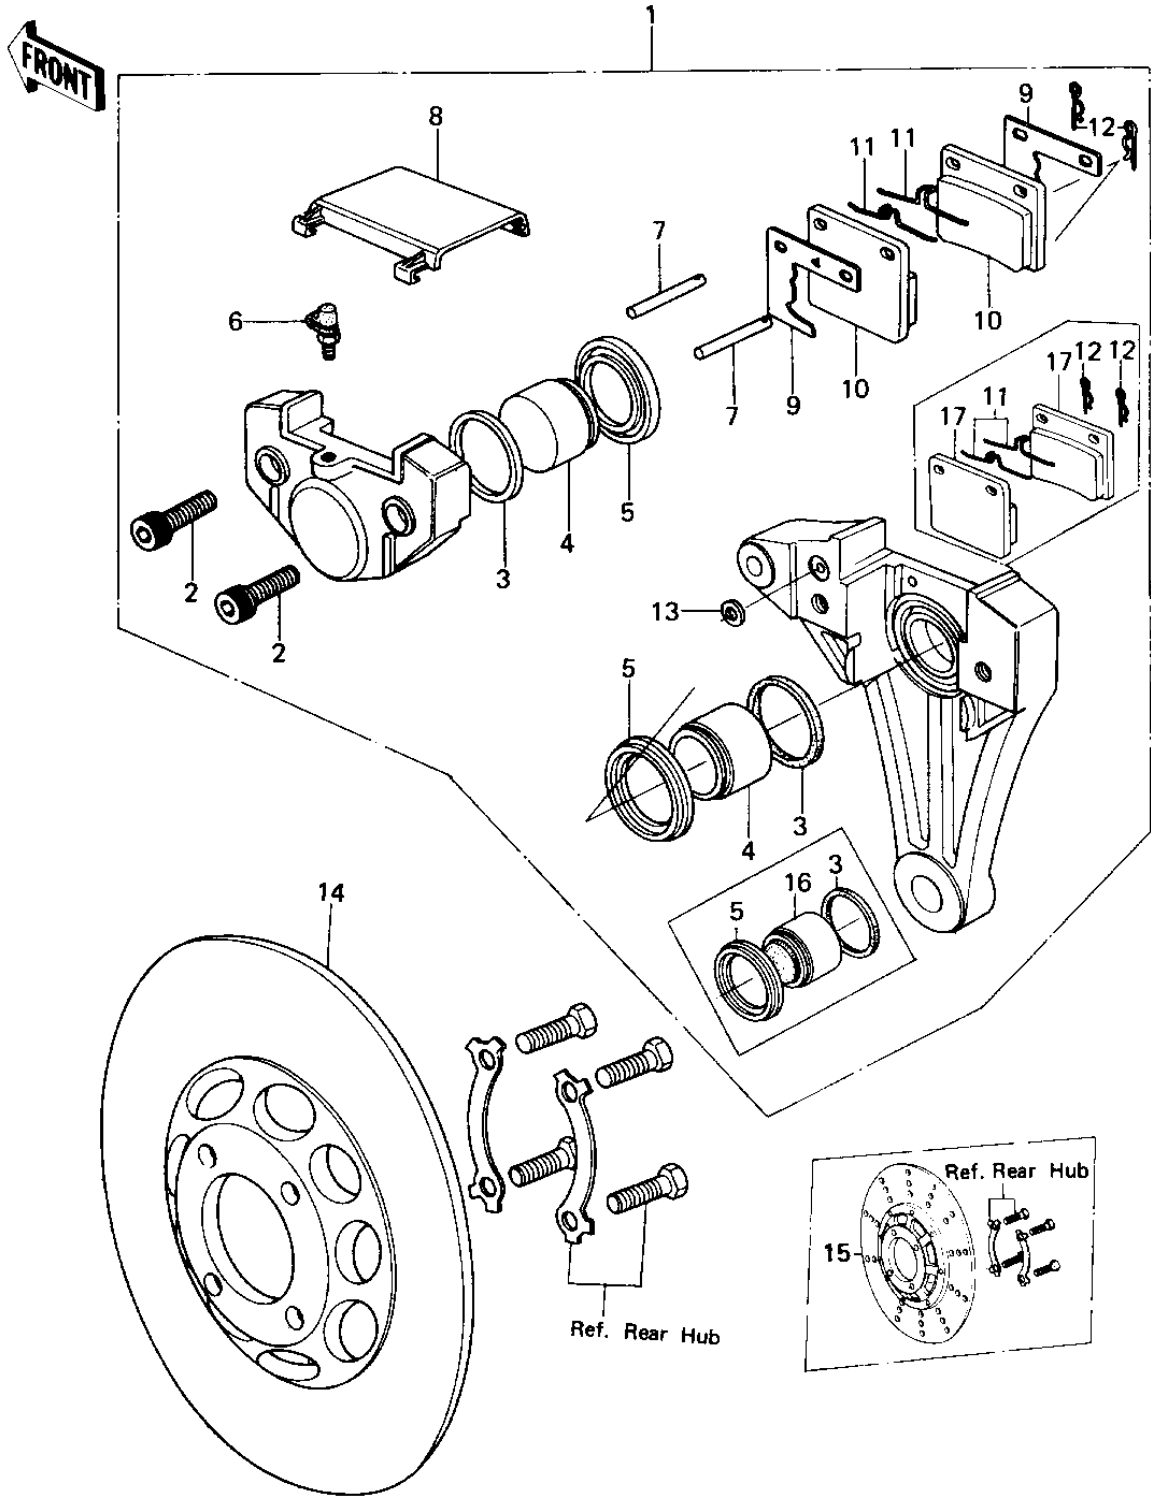

# 1978 SR PARTS DIAGRAM

## REAR BRAKE

# 1978 SR PARTS LIST

## REAR BRAKE

ITEM NAME	PART NUMBER	QUANTITY
CALIPER ASSY,REAR (Ref # 1)	43041-1005	1
CALIPER ASSY,REAR (Ref # 1)	43041-1023	1
BOLT,TIE,10X45 (Ref # 2)	92001-1071	2
RING,PISTON SEAL (Ref # 3)	43049-002	2
PISTON,REAR CALIPER (Ref # 4)	43048-008	2
DUST SEAL,PISTON (Ref # 5)	43054-004	2
BLEEDER SET (Ref # 6)	43085-001	1
PIN (Ref # 7)	43045-007	2
CAP (Ref # 8)	43024-004	1
SHIM (Ref # 9)	43076-004	2
PAD SET (Ref # 10)	43050-1013	1
UNAVAILABLE IN PRICE BOOK (Ref # 11)	43066-002	2
CLIP (Ref # 12)	43084-003	2
RING,SEAL6.5X11.5X2.2 (Ref # 13)	43049-1004	1
PLATE,REAR DISC (Ref # 14)	41080-008	1
DISC PLATE,REAR (Ref # 15)	41080-1020	1
PISTON,BRAKE (Ref # 16)	43020-1011	2
PAD SET (Ref # 17)	43082-1002	1