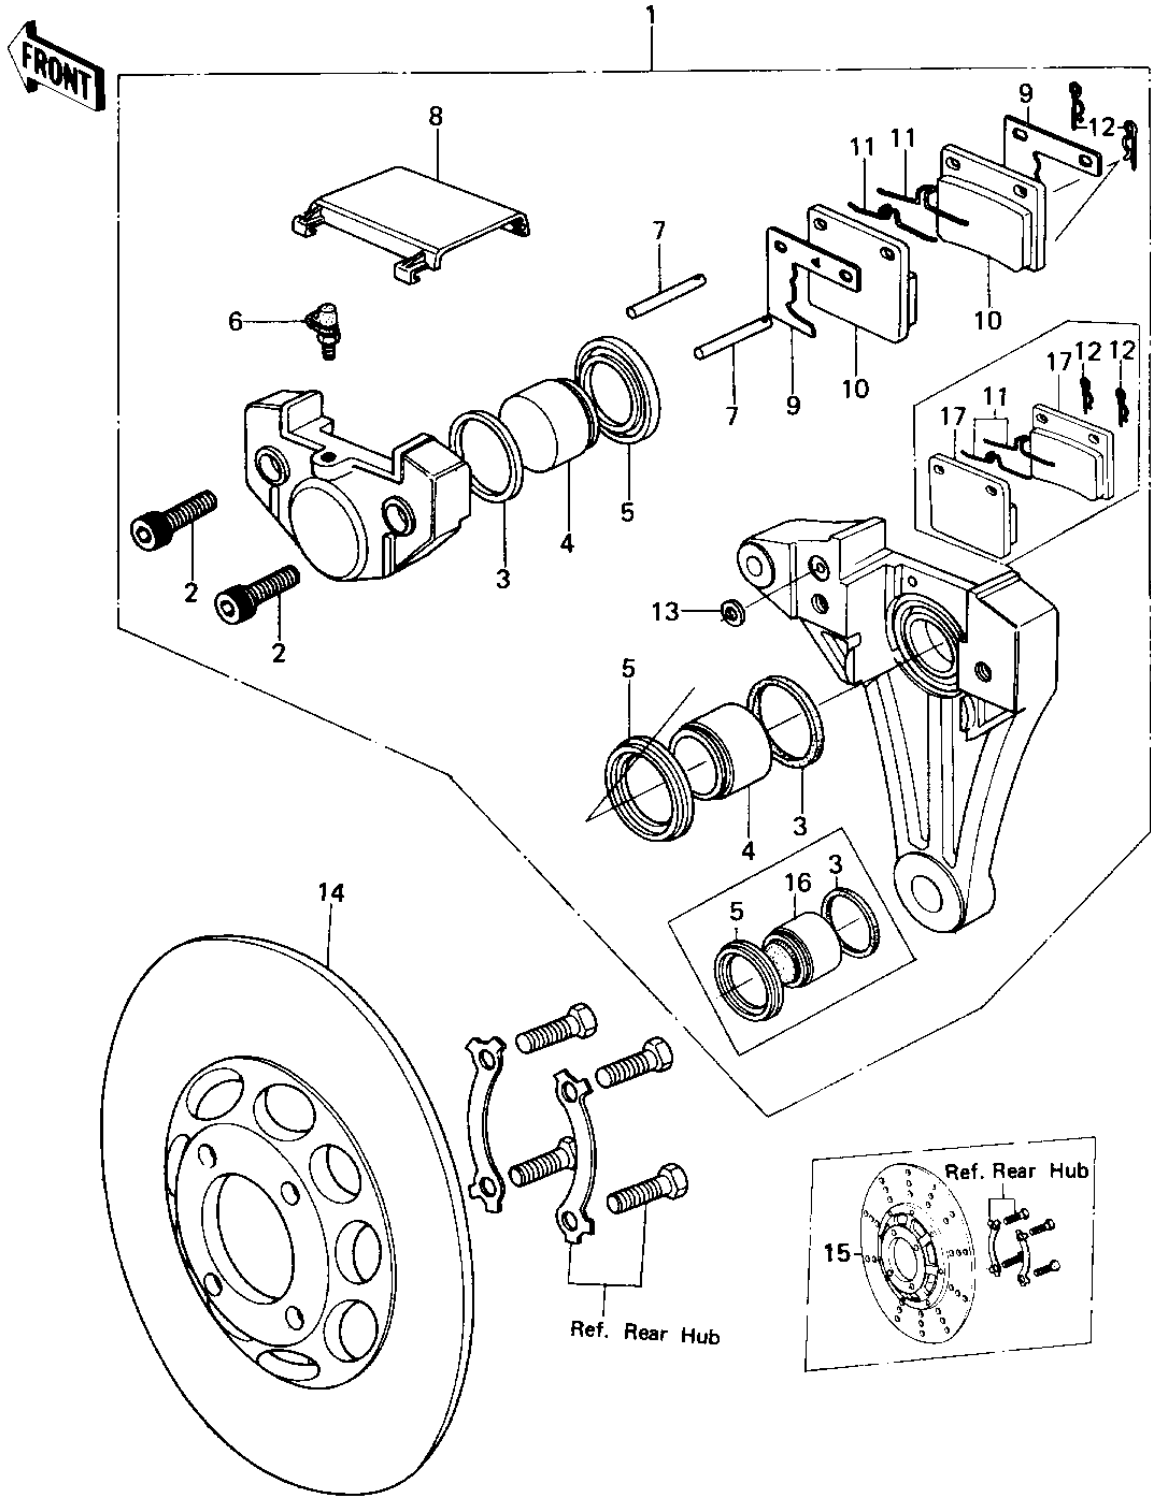

# 1978 SR PARTS DIAGRAM

## REAR BRAKE

# 1978 SR PARTS LIST

## REAR BRAKE

ITEM NAME	PART NUMBER	QUANTITY
CALIPER ASSY,REAR (Ref # 1)	43041-1005	1
CALIPER ASSY,REAR (Ref # 1)	43041-1023	1
BOLT,TIE,10X45 (Ref # 2)	92001-1071	1
RING,PISTON SEAL (Ref # 3)	43049-002	1
PISTON,REAR CALIPER (Ref # 4)	43048-008	1
DUST SEAL,PISTON (Ref # 5)	43054-004	1
BLEEDER SET (Ref # 6)	43085-001	1
PIN (Ref # 7)	43045-007	1
CAP (Ref # 8)	43024-004	1
SHIM (Ref # 9)	43076-004	1
PAD SET (Ref # 10)	43050-1013	1
UNAVAILABLE IN PRICE BOOK (Ref # 11)	43066-002	1
CLIP (Ref # 12)	43084-003	1
RING,SEAL6.5X11.5X2.2 (Ref # 13)	43049-1004	1
PLATE,REAR DISC (Ref # 14)	41080-008	1
DISC PLATE,REAR (Ref # 15)	41080-1020	1
PISTON,BRAKE (Ref # 16)	43020-1011	1
PAD SET (Ref # 17)	43082-1002	1