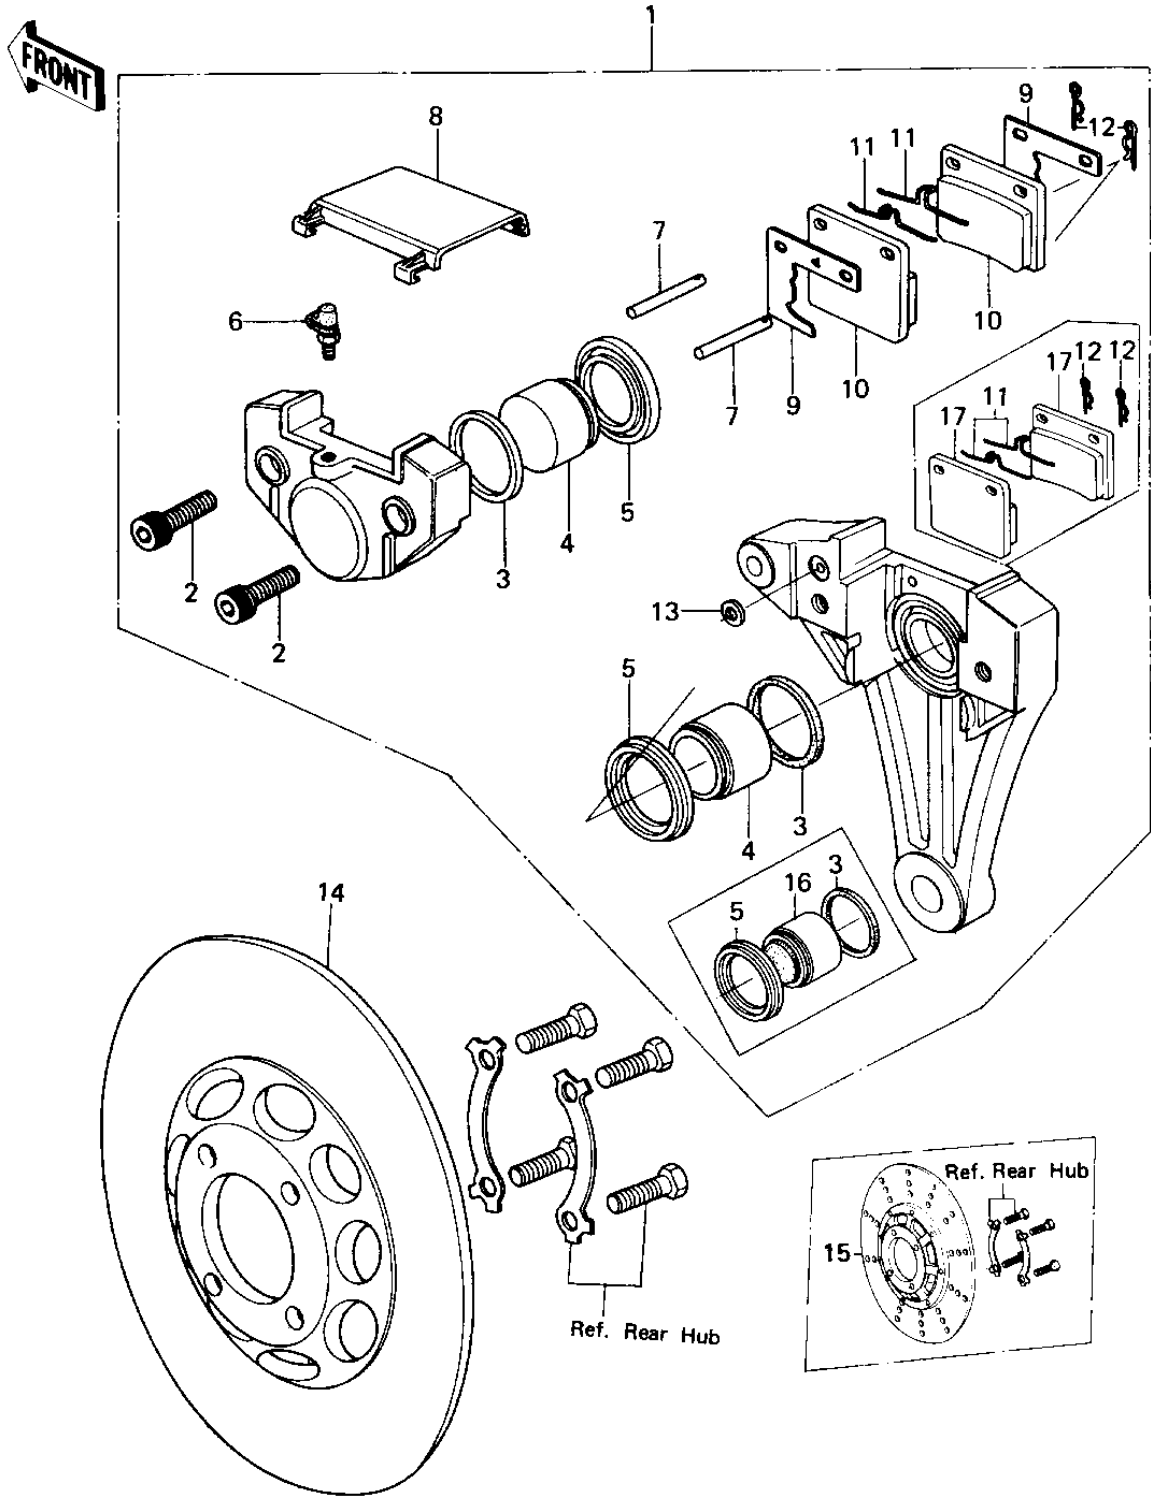

1979 SR PARTS DIAGRAM

REAR BRAKE

1979 SR PARTS LIST

REAR BRAKE

ITEM NAME	PART NUMBER	QUANTITY
CALIPER ASSY,REAR (Ref # 1)	43041-1005	1
CALIPER ASSY,REAR (Ref # 1)	43041-1023	1
BOLT,TIE,10X45 (Ref # 2)	92001-1071	2
RING,PISTON SEAL (Ref # 3)	43049-002	2
PISTON,REAR CALIPER (Ref # 4)	43048-008	2
DUST SEAL,PISTON (Ref # 5)	43054-004	2
BLEEDER SET (Ref # 6)	43085-001	1
PIN (Ref # 7)	43045-007	2
CAP (Ref # 8)	43024-004	1
SHIM (Ref # 9)	43076-004	2
PAD SET (Ref # 10)	43050-1013	1
UNAVAILABLE IN PRICE BOOK (Ref # 11)	43066-002	2
CLIP (Ref # 12)	43084-003	2
RING,SEAL6.5X11.5X2.2 (Ref # 13)	43049-1004	1
PLATE,REAR DISC (Ref # 14)	41080-008	1
DISC PLATE,REAR (Ref # 15)	41080-1020	1
PISTON,BRAKE (Ref # 16)	43020-1011	2
PAD SET (Ref # 17)	43082-1002	1