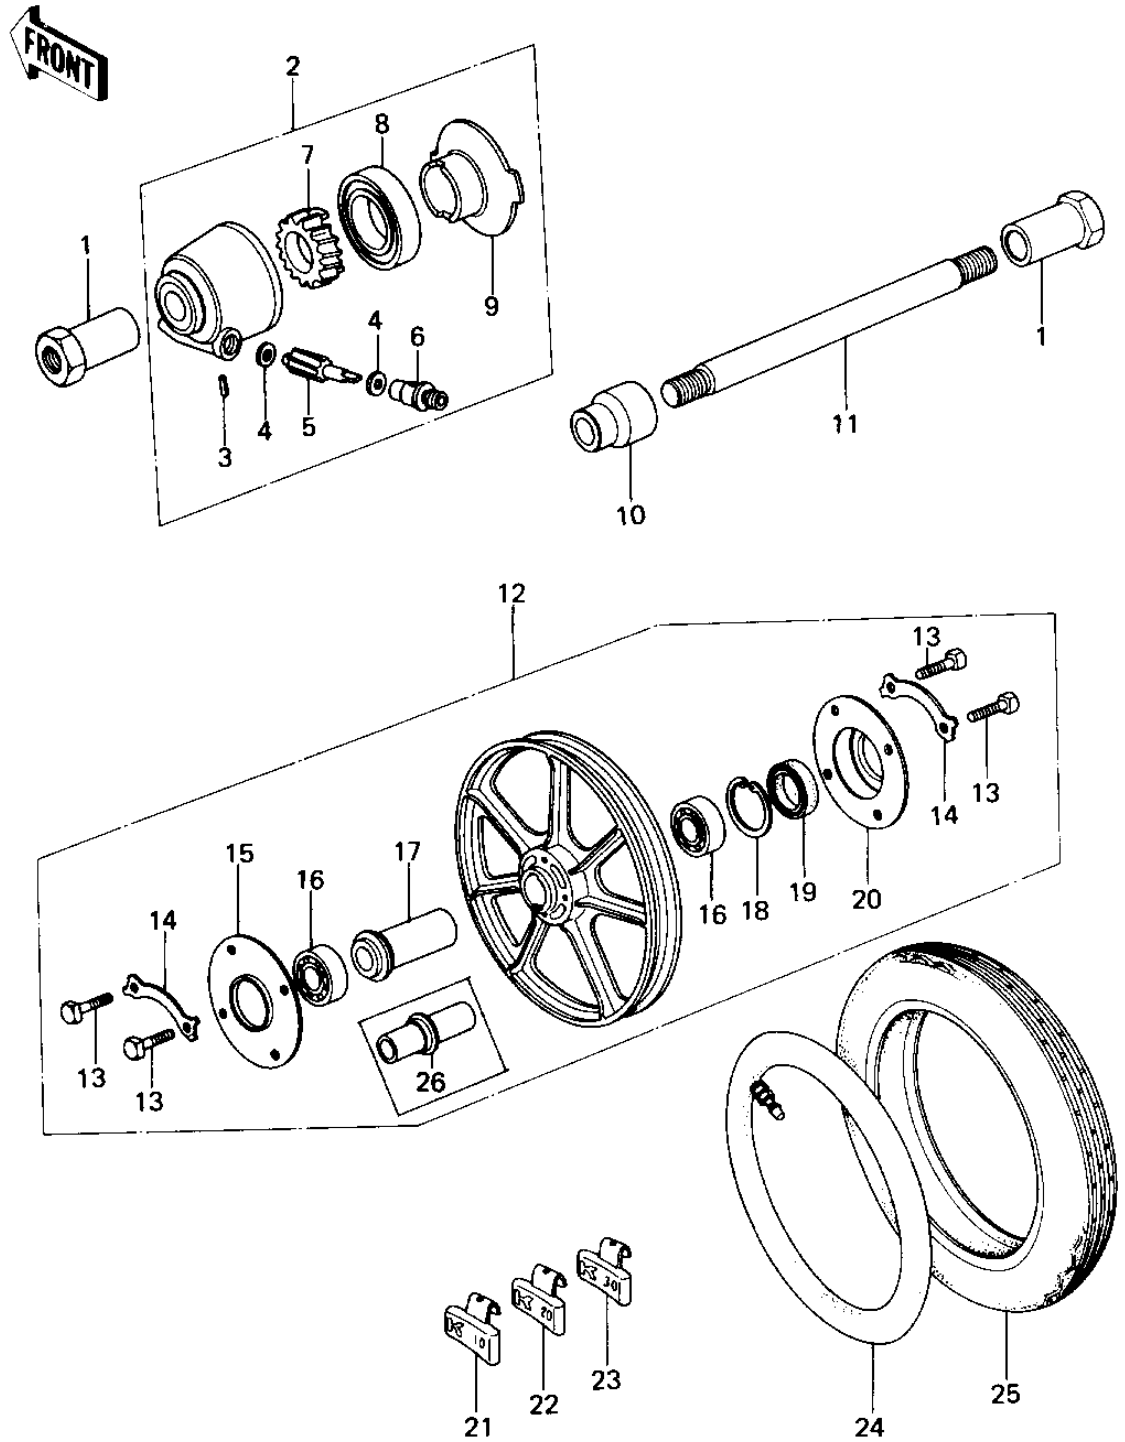

1978 SR PARTS DIAGRAM

FRONT WHEEL/TIRE/HUB

1978 SR PARTS LIST

FRONT WHEEL/TIRE/HUB

ITEM NAME	PART NUMBER	QUANTITY
COLLAR,FRONT AXLE (Ref # 1)	41069-033	2
GEAR BOX ASSY (Ref # 2)	41078-008	1
BUSH SPEEDMETER CABLE (Ref # 3)	41062-001	1
WASHER THRST SPD PINI (Ref # 4)	41063-001	2
PINION,SPEEDOMETER (Ref # 5)	41060-017	1
BUSH,SPEEDMETER CABLE (Ref # 6)	41062-005	1
GEAR,SPEEDOMETER (Ref # 7)	41059-026	1
UNAVAILABLE IN PRICE BOOK (Ref # 8)	654A304206	1
RECEIVER,GEAR (Ref # 9)	41064-013	1
COLLAR,FRONT AXLE (Ref # 10)	41069-032	1
AXLE,FRONT (Ref # 11)	41068-049	1
SOLID WHEEL ASSY,FRNT (Ref # 12)	41073-1067	1
SOLID WHEEL ASSY,FRNT (Ref # 12)	41073-1067	1
BOLT (Ref # 13)	92001-158	8
WASHER,LOCK (Ref # 14)	92088-023	4
DUST COVER (Ref # 15)	41042-014	1
BRG,BALL,#6203ZZC3 (Ref # 16)	601B6203ZZ	2
BALL BEARING,#6203ZC3 (Ref # 16)	601B6203Z	2
COLLAR,FR HUB BEARING (Ref # 17)	92027-1043	1
RING, SNAP,43.5M/M (Ref # 18)	92033-1040	1
OIL SEAL (Ref # 19)	654A254008	1
DUST COVER (Ref # 20)	41042-015	1
BALANCER-WHEEL,10G (Ref # 21)	41075-1011	AR
BALANCER-WHEEL,20G (Ref # 22)	41075-1012	AR
BALANCER-WHEEL,30G (Ref # 23)	41075-1013	AR
*** N.L.A.*** (Canada) (Ref # 24)	41022-030	1
TIRE 350H-19 F6 F (Ref # 25)	41002-1019	1
COLLAR,BRG (Ref # 26)	41039-028	1