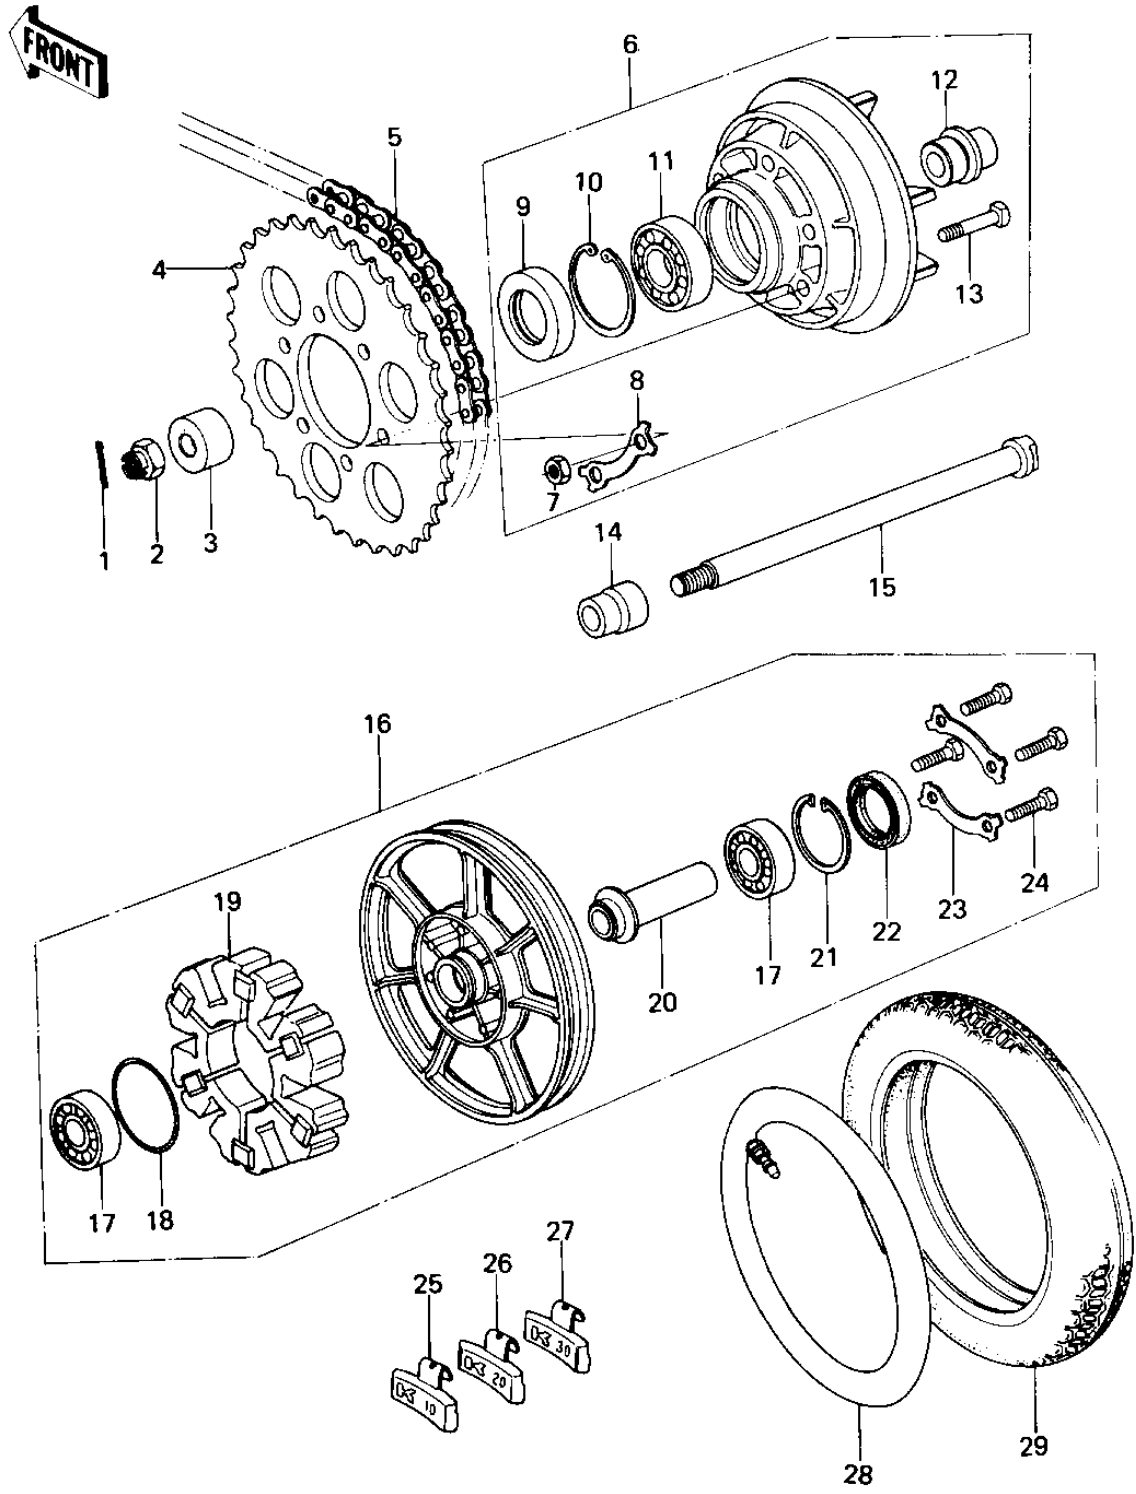

# 1978 SR PARTS DIAGRAM

REAR WHEEL/TIRE/HUB/CHAIN

# 1978 SR PARTS LIST

## REAR WHEEL/TIRE/HUB/CHAIN

ITEM NAME	PART NUMBER	QUANTITY
PIN-COTTER,4.0X35 (Ref # 1)	550D4035	1
NUT CASTLE,16MM (Ref # 2)	92015-055	1
COLLAR,REAR AXLE,22MM (Ref # 3)	92027-1023	1
SPROCKET-HUB,40T,BLAC (Ref # 4)	42041-1100	1
REAR SPROCKET,4/T (Ref # 4)	42041-1024	1
CHAIN-EX50MV-0X102L (Ref # 5)	92057-1232	1
COUPLING ASSY,R.HUB (Ref # 6)	42033-1004	1
NUT 10MM (Ref # 7)	42045-005	6
PLUG (Ref # 8)	92068-007	3
OIL SEAL (Ref # 9)	92050-027	1
CIRCLIP,62M/M (Ref # 10)	92033-1044	1
BALL BEARING,#6206 (Ref # 11)	601B6206	1
SLEEVE,REAR HUB (Ref # 12)	42036-1013	1
BOLT-REAR SPROCKET (Ref # 13)	92003-087	6
COLLAR,FRONT AXLE (Ref # 14)	41069-032	1
AXLE,RR (Ref # 15)	41068-1086	1
SOLID WHEEL ASSY,REAR (Ref # 16)	41073-1011	1
BRG,BALL,#6303ZZC3 (Ref # 17)	601B6303ZZ	2
"0" RING,65MM (Ref # 18)	671B2565	1
SHOCK DAMPER,REAR HUB (Ref # 19)	42014-033	1
COLLAR,REAR HUB BRG. (Ref # 20)	92027-1047	1
CIRCLIP,47M/M (Ref # 21)	92033-1042	1
SEAL-OIL,FORK OUTER (Ref # 22)	92049-1319	1
WASHER,LOCK (Ref # 23)	92088-023	2
BOLT (Ref # 24)	92001-160	4
BALANCER-WHEEL,10G (Ref # 25)	41075-1011	AR
BALANCER-WHEEL,20G (Ref # 26)	41075-1012	AR
BALANCER-WHEEL,30G (Ref # 27)	41075-1013	AR
TUBE 510-16 (Ref # 28)	41022-1003	1

## REAR WHEEL/TIRE/HUB/CHAIN

ITEM NAME	PART NUMBER	QUANTITY
TIRE 510-16 K87 R (Ref # 29)	41002-1020	1