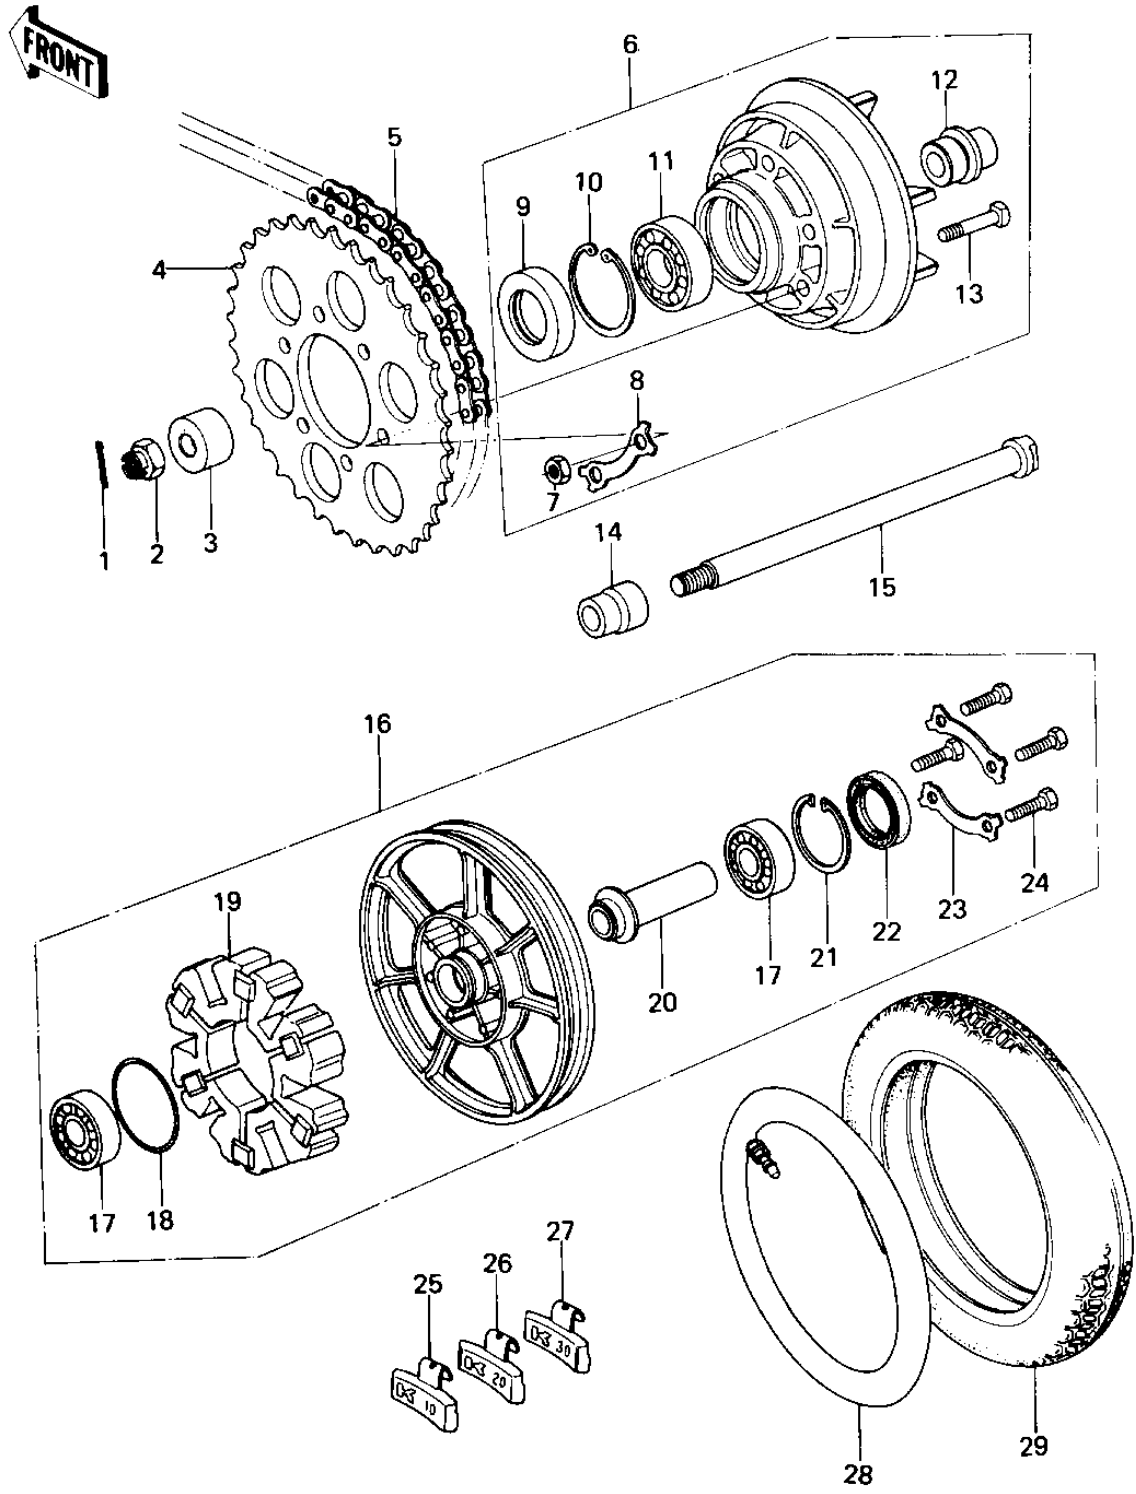

1978 SR PARTS DIAGRAM

REAR WHEEL/TIRE/HUB/CHAIN

1978 SR PARTS LIST

REAR WHEEL/TIRE/HUB/CHAIN

ITEM NAME	PART NUMBER	QUANTITY
PIN-COTTER,4.0X35 (Ref # 1)	550D4035	1
NUT CASTLE,16MM (Ref # 2)	92015-055	1
COLLAR,REAR AXLE,22MM (Ref # 3)	92027-1023	1
SPROCKET-HUB,40T,BLAC (Ref # 4)	42041-1100	1
SPROCKET-HUB,40T,BLAC (Ref # 4)	42041-1100	1
CHAIN-EX50MV-0X102L (Ref # 5)	92057-1232	1
COUPLING ASSY,R.HUB (Ref # 6)	42033-1004	1
NUT 10MM (Ref # 7)	42045-005	6
PLUG (Ref # 8)	92068-007	3
OIL SEAL (Ref # 9)	92050-027	1
CIRCLIP,62M/M (Ref # 10)	92033-1044	1
BALL BEARING,#6206 (Ref # 11)	601B6206	1
COLLAR,FRONT AXLE (Ref # 14)	41069-032	1
AXLE,RR (Ref # 15)	41068-1086	1
SOLID WHEEL ASSY,REAR (Ref # 16)	41073-1011	1
BRG,BALL,#6303ZZC3 (Ref # 17)	601B6303ZZ	2
"0" RING,65MM (Ref # 18)	671B2565	1
SHOCK DAMPER,REAR HUB (Ref # 19)	42014-033	1
COLLAR,REAR HUB BRG. (Ref # 20)	92027-1047	1
CIRCLIP,47M/M (Ref # 21)	92033-1042	1
SEAL-OIL,FORK OUTER (Ref # 22)	92049-1319	1
WASHER,LOCK (Ref # 23)	92088-023	2
BOLT (Ref # 24)	92001-160	4
BALANCER-WHEEL,10G (Ref # 25)	41075-1011	AR
BALANCER-WHEEL,20G (Ref # 26)	41075-1012	AR
BALANCER-WHEEL,30G (Ref # 27)	41075-1013	AR
TUBE 510-16 (Ref # 28)	41022-1003	1
TIRE 510-16 K87 R (Ref # 29)	41002-1020	1