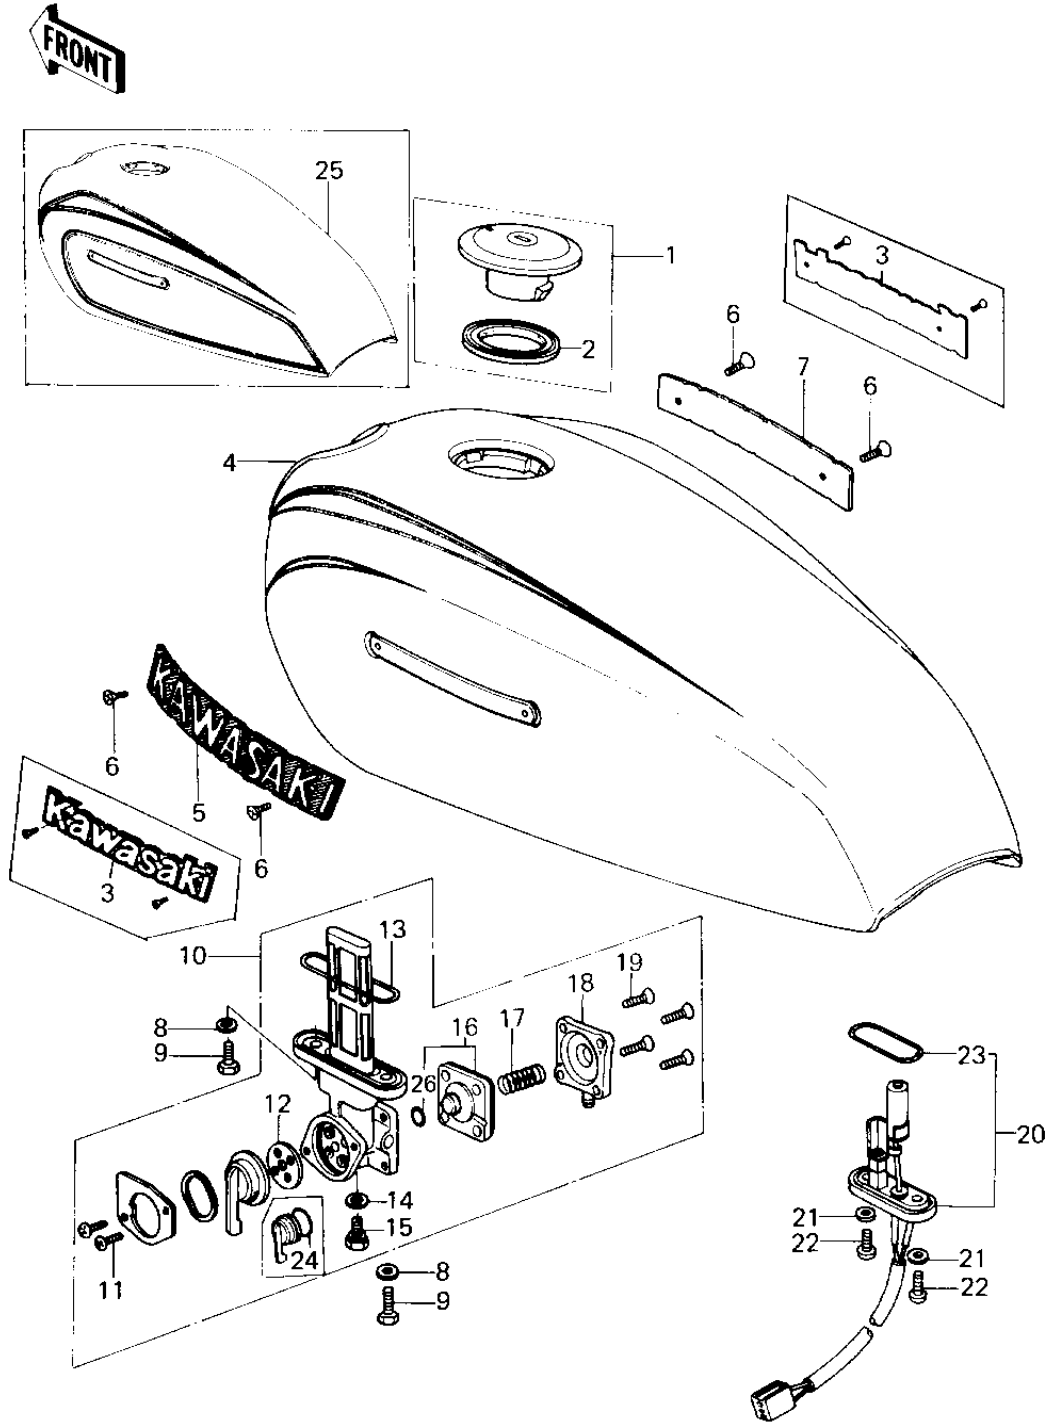

1978 SR PARTS DIAGRAM

FUEL TANK

Ref. No.

- 1
- 2
- 3
- 4
- 5
- 6
- 7
- 8
- 9
- 10
- 11
- 12
- 13
- 14
- 15
- 16
- 17
- 18
- 19
- 20
- 21
- 22
- 23
- 24
- 25
- 26

100-853L KZ

1978 SR PARTS LIST

FUEL TANK

ITEM NAME	PART NUMBER	QUANTITY
CAP ASSY,TANK (Ref # 1)	51048-1001	1
GASKET,TANKCAP (Ref # 2)	11009-1053	1
EMBLEM,FUEL TANK (Ref # 3)	56014-1038	2
TANK-FUEL,C.P.RED (Ref # 4)	51001-1006-A5	1
EMBLEM,FUEL TANK,L.H. (Ref # 5)	56014-1009	1
SCREW-CSK-CROS (Ref # 6)	221C0306	4
EMBLEM,FUEL TANK,R.H. (Ref # 7)	56014-1010	1
WASHER-PLAIN (Ref # 8)	92022-183	1
BOLT,6X20,FUEL TAP (Ref # 9)	92001-1091	2
TAP ASSY,FUEL (Ref # 10)	51023-1023	1
TAP ASSY,FUEL (Ref # 10)	51023-1023	1
TAP ASSY,FUEL (Ref # 10)	51023-1023	1
SCREW PAN HEAD 3X8 (Ref # 11)	220B0308	2
GASKET,TAP VALVE (Ref # 12)	11009-1194	1
"O" RING (Ref # 13)	51039-010	1
GASKET,DRAIN BOLT (Ref # 14)	11009-1045	1
BOLT,DRAIN (Ref # 15)	92001-1089	1
DIAPHRAGM ASSY,TAP (Ref # 16)	43028-1004	1
DIAPHRAGM ASSY,TAP (Ref # 16)	43028-1015	1
SPRING,TAP (Ref # 17)	92081-1055	1
SPRING,TAP (Ref # 17)	92081-1171	1
COVER ASSY,TAP (Ref # 18)	16146-1005	1
SCREW CNTSNK HD 4X12 (Ref # 19)	221B0412A	4
SWITCH,FUEL LEVEL (Ref # 20)	27010-1096	1
WASHER,5.2X10X1.5 (Ref # 21)	92022-1023	2
SCREW-PAN-CROS (Ref # 22)	220B0514	2
"O" RING,FUEL SWITCH (Ref # 23)	43058-1004	1
"O" RING,TAP LEVER (Ref # 24)	92055-1027	1
TANK-FUEL,M.BLUE (Ref # 25)	51001-1006-8E	1