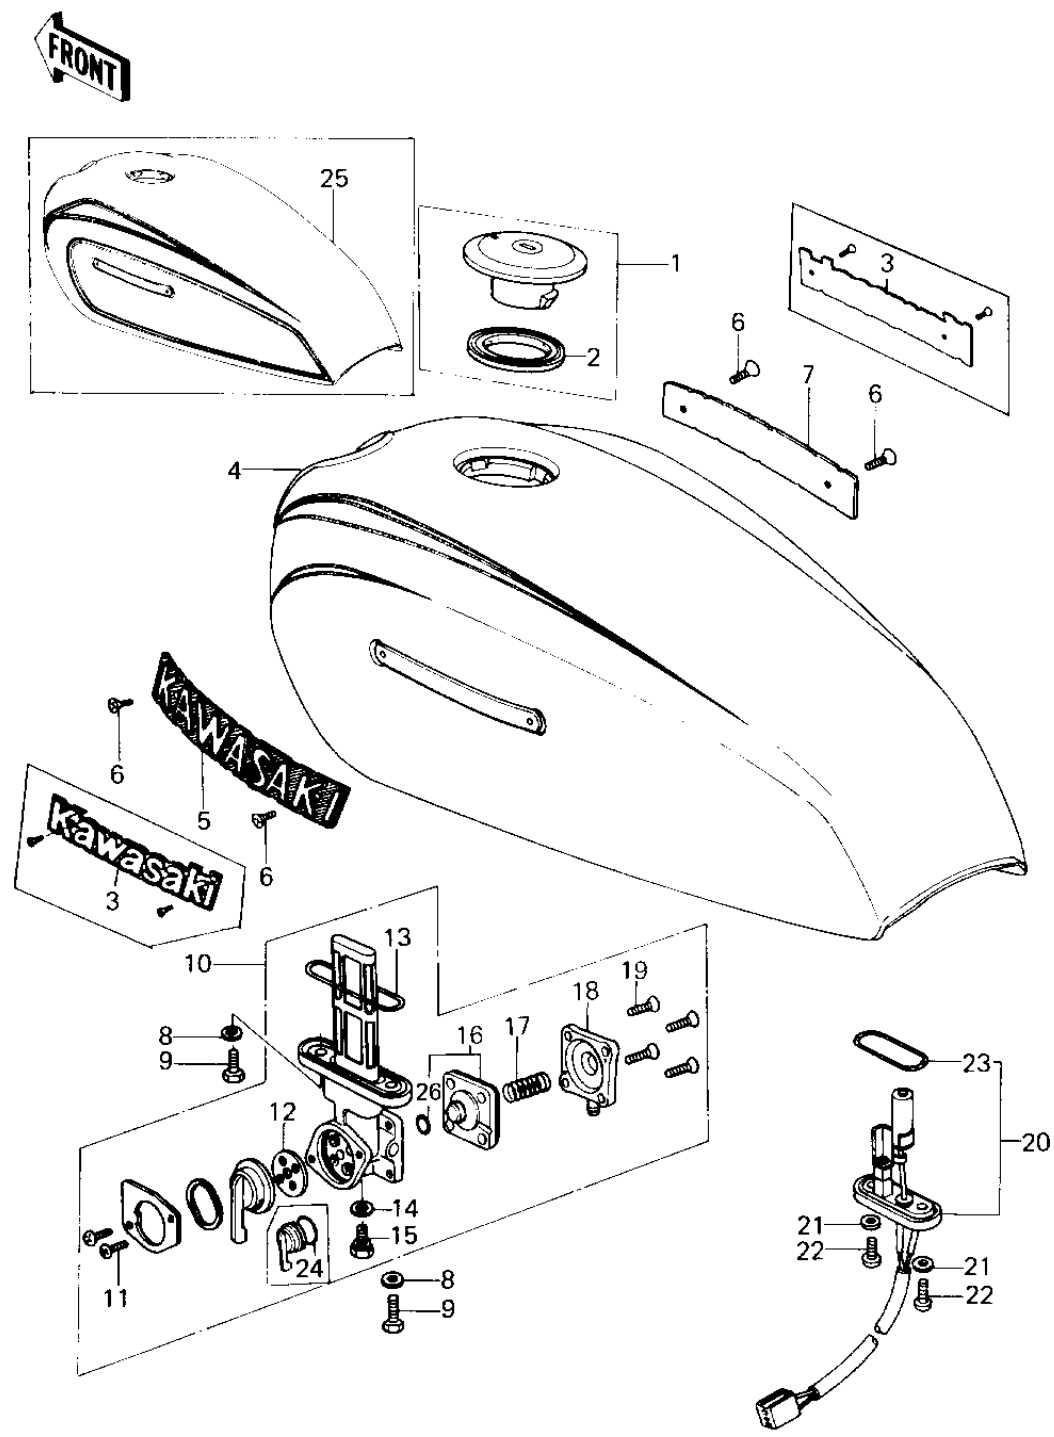

1978 SR PARTS DIAGRAM

FUEL TANK

Ref. No.

- 1
- 2
- 3
- 4
- 5
- 6
- 7
- 8
- 9
- 10

- 11
- 12
- 13
- 14
- 15
- 16

- 17

- 18
- 19
- 20
- 21
- 22
- 23
- 24
- 25

- 26

100-853L KZ

1978 SR PARTS LIST

FUEL TANK

ITEM NAME	PART NUMBER	QUANTITY
CAP ASSY,TANK (Ref # 1)	51048-1001	1
GASKET,TANKCAP (Ref # 2)	11009-1053	1
EMBLEM,FUEL TANK (Ref # 3)	56014-1038	2
TANK-FUEL,C.P.RED (Ref # 4)	51001-1006-A5	1
EMBLEM,FUEL TANK,L.H. (Ref # 5)	56014-1009	1
SCREW-CSK-CROS (Ref # 6)	221C0306	4
EMBLEM,FUEL TANK,R.H. (Ref # 7)	56014-1010	1
WASHER-PLAIN (Ref # 8)	92022-183	1
BOLT,6X20,FUEL TAP (Ref # 9)	92001-1091	2
TAP ASSY,FUEL (Ref # 10)	51023-1023	1
TAP ASSY,FUEL (Ref # 10)	51023-1023	1
TAP ASSY,FUEL (Ref # 10)	51023-1023	1
SCREW PAN HEAD 3X8 (Ref # 11)	220B0308	2
GASKET,TAP VALVE (Ref # 12)	11009-1194	1
"O" RING (Ref # 13)	51039-010	1
GASKET,DRAIN BOLT (Ref # 14)	11009-1045	1
BOLT,DRAIN (Ref # 15)	92001-1089	1
DIAPHRAGM ASSY,TAP (Ref # 16)	43028-1004	1
DIAPHRAGM ASSY,TAP (Ref # 16)	43028-1015	1
SPRING,TAP (Ref # 17)	92081-1055	1
SPRING,TAP (Ref # 17)	92081-1171	1
COVER ASSY,TAP (Ref # 18)	16146-1005	1
SCREW CNTSNK HD 4X12 (Ref # 19)	221B0412A	4
SWITCH,FUEL LEVEL (Ref # 20)	27010-1096	1
WASHER,5.2X10X1.5 (Ref # 21)	92022-1023	2
SCREW-PAN-CROS (Ref # 22)	220B0514	2
"O" RING,FUEL SWITCH (Ref # 23)	43058-1004	1
"O" RING,TAP LEVER (Ref # 24)	92055-1027	1
TANK-FUEL,M.BLUE (Ref # 25)	51001-1006-8E	1