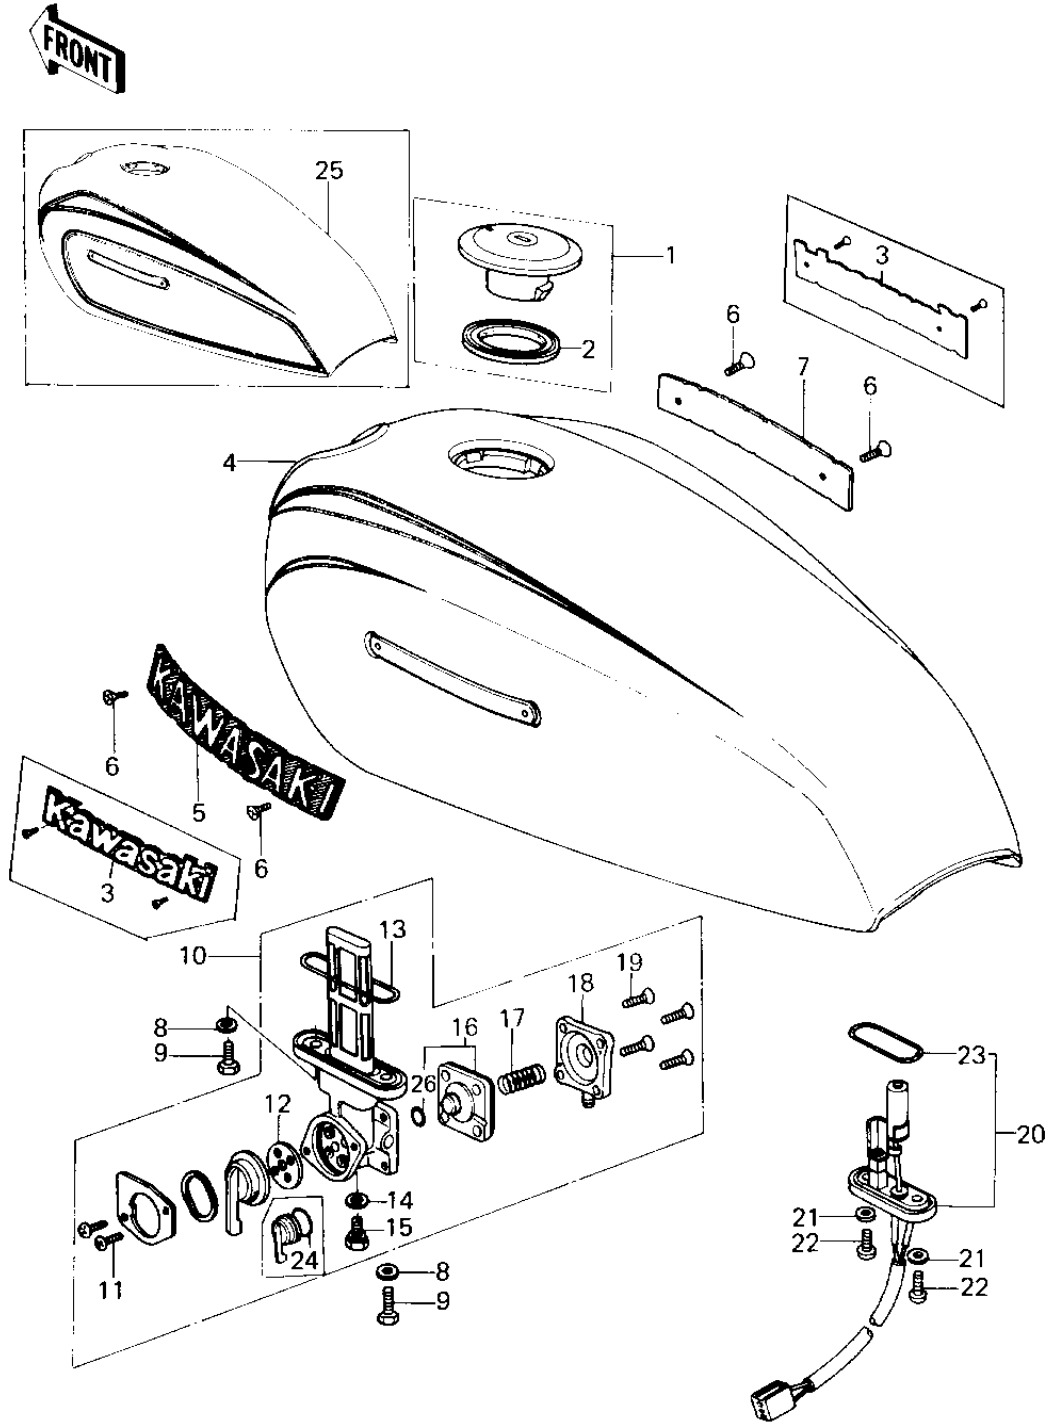

# 1978 SR PARTS DIAGRAM

## FUEL TANK

Ref. No.

- 1
- 2
- 3
- 4
- 5
- 6
- 7
- 8
- 9
- 10
- 11
- 12
- 13
- 14
- 15
- 16
- 17
- 18
- 19
- 20
- 21
- 22
- 23
- 24
- 25
- 26

100-853L KZ

# 1978 SR PARTS LIST

## FUEL TANK

ITEM NAME	PART NUMBER	QUANTITY
CAP ASSY,TANK (Ref # 1)	51048-1001	1
GASKET,TANKCAP (Ref # 2)	11009-1053	1
EMBLEM,FUEL TANK (Ref # 3)	56014-1038	1
TANK-FUEL,C.P.RED (Ref # 4)	51001-1006-A5	1
EMBLEM,FUEL TANK,L.H. (Ref # 5)	56014-1009	1
SCREW-CSK-CROS (Ref # 6)	221C0306	1
EMBLEM,FUEL TANK,R.H. (Ref # 7)	56014-1010	1
WASHER-PLAIN (Ref # 8)	92022-183	1
BOLT,6X20,FUEL TAP (Ref # 9)	92001-1091	1
TAP ASSY,FUEL (Ref # 10)	51023-1023	1
TAP ASSY,FUEL (Ref # 10)	51023-1023	1
TAP ASSY,FUEL (Ref # 10)	51023-1023	1
SCREW PAN HEAD 3X8 (Ref # 11)	220B0308	1
GASKET,TAP VALVE (Ref # 12)	11009-1194	1
"O" RING (Ref # 13)	51039-010	1
GASKET,DRAIN BOLT (Ref # 14)	11009-1045	1
BOLT,DRAIN (Ref # 15)	92001-1089	1
DIAPHRAGM ASSY,TAP (Ref # 16)	43028-1004	1
DIAPHRAGM ASSY,TAP (Ref # 16)	43028-1015	1
SPRING,TAP (Ref # 17)	92081-1055	1
SPRING,TAP (Ref # 17)	92081-1171	1
COVER ASSY,TAP (Ref # 18)	16146-1005	1
SCREW CNTSNK HD 4X12 (Ref # 19)	221B0412A	1
SWITCH,FUEL LEVEL (Ref # 20)	27010-1096	1
WASHER,5.2X10X1.5 (Ref # 21)	92022-1023	1
SCREW-PAN-CROS (Ref # 22)	220B0514	1
"O" RING,FUEL SWITCH (Ref # 23)	43058-1004	1
"O" RING,TAP LEVER (Ref # 24)	92055-1027	1
TANK-FUEL,M.BLUE (Ref # 25)	51001-1006-8E	1