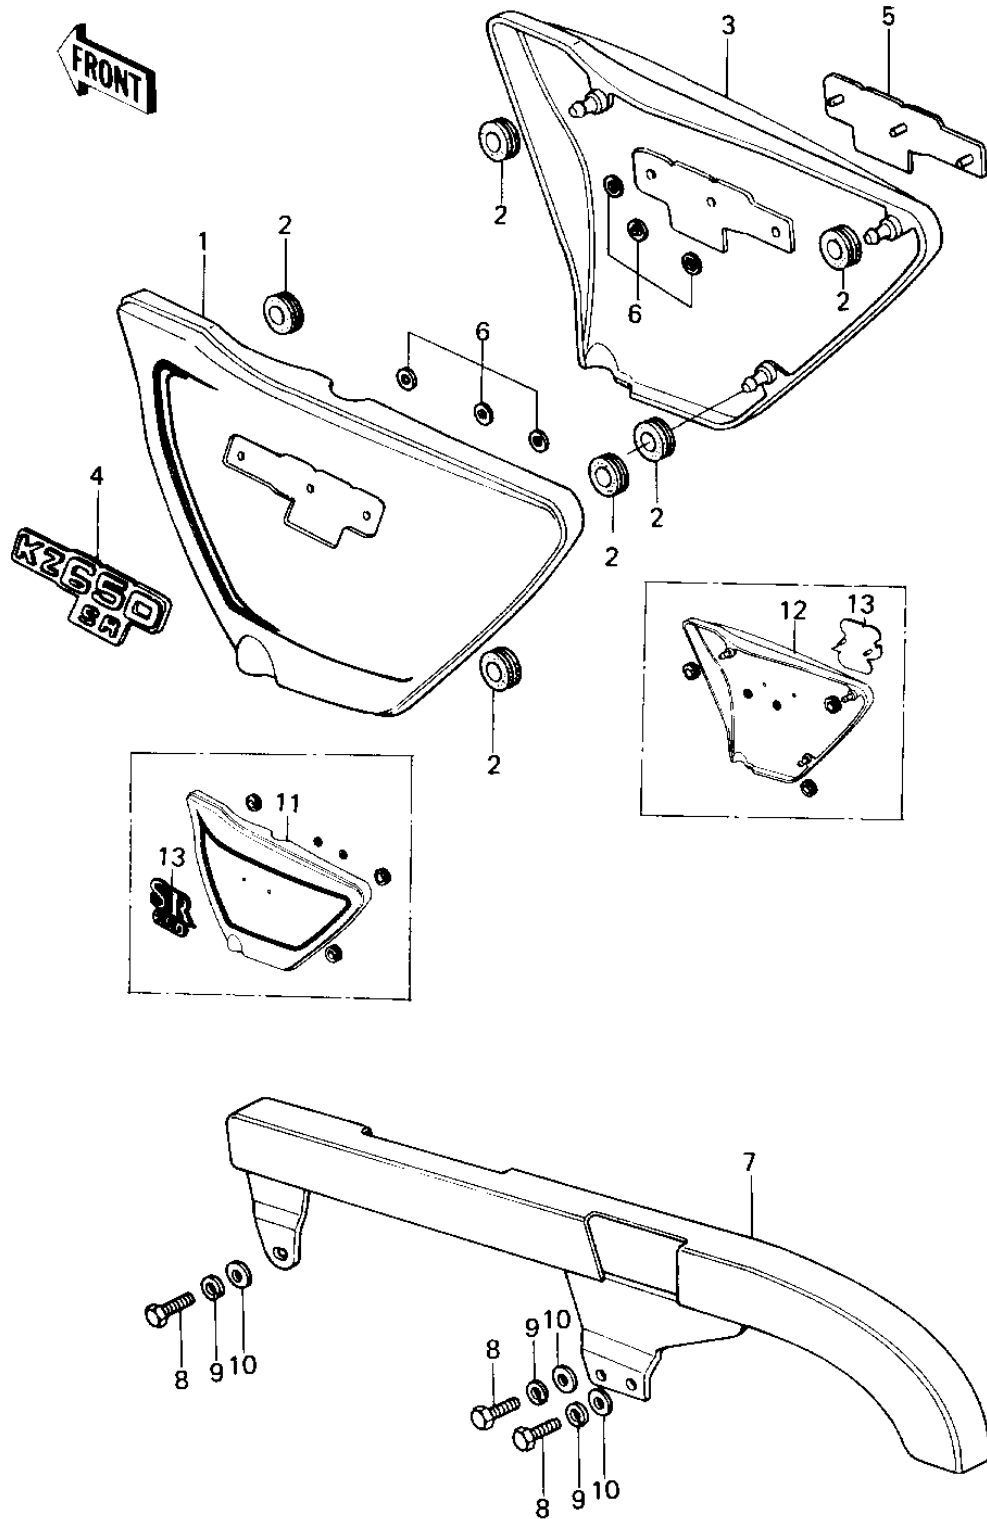

1978 SR PARTS DIAGRAM

SIDE COVERS/CHAIN COVER

1978 SR PARTS LIST

SIDE COVERS/CHAIN COVER

ITEM NAME	PART NUMBER	QUANTITY
COVER,SIDE,L.H.C.RED (Ref # 1)	36001-1010-A5	1
GROMMET (Ref # 2)	92071-056	1
COVER,SIDE,R.H,P.RED (Ref # 3)	36001-1056-A5	1
MARK,SIDE COVER L.H. (Ref # 4)	56018-1019	1
MARK,SIDE COVER,R.H. (Ref # 5)	56018-1022	1
NUT,LOCK,3MM (Ref # 6)	92018-005	1
NUT,LOCK,3MM (Ref # 6)	92018-005	1
CASE,CHAIN (Ref # 7)	36014-1039	1
BOLT-UPSET,6X16 (Ref # 8)	112G0616	1
WASHER SPRING 6MM (Ref # 9)	461F0600	1
WASHER PLAIN (Ref # 10)	410F0600	1
COVER,SIDE,L.H,M.BLUE (Ref # 11)	36001-1055-8E	1
COVER,SIDE L.H,P.RED (Ref # 11)	36001-1055-A5	1
COVER,SIDE,R.H,M.BLUE (Ref # 12)	36001-1056-8E	1
COVER,SIDE,R.H,P.RED (Ref # 12)	36001-1056-A5	1
MARK,SIDE COVER (Ref # 13)	56018-1028	1