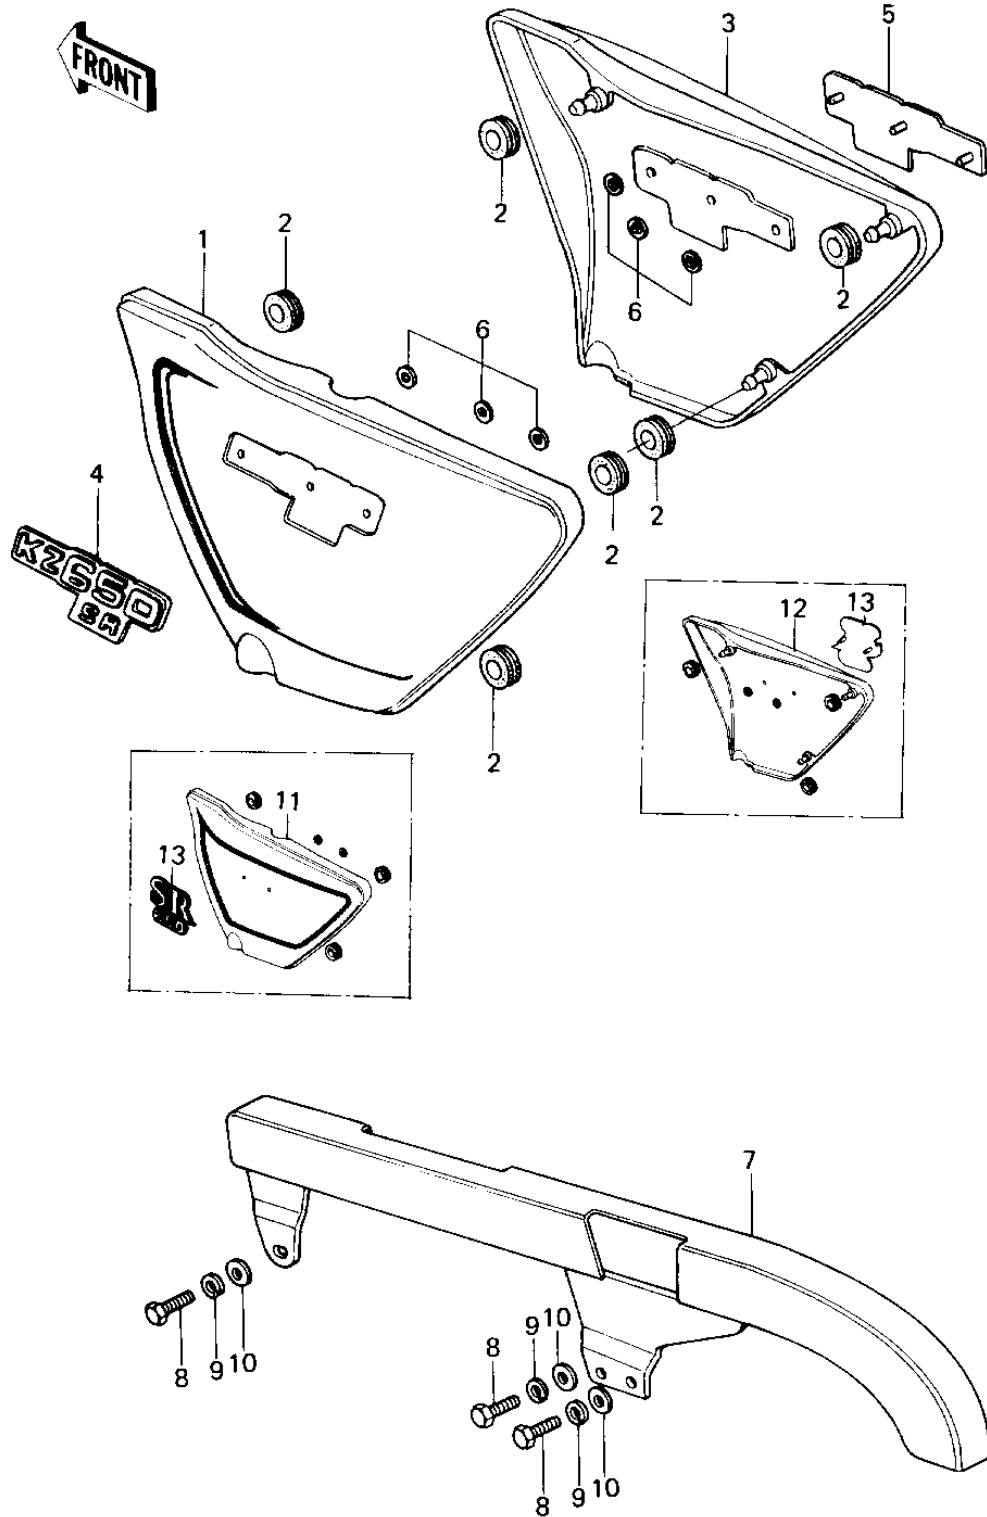

1978 SR PARTS DIAGRAM

SIDE COVERS/CHAIN COVER

1978 SR PARTS LIST

SIDE COVERS/CHAIN COVER

ITEM NAME	PART NUMBER	QUANTITY
COVER,SIDE,L.H.C.RED (Ref # 1)	36001-1010-A5	1
GROMMET (Ref # 2)	92071-056	1
COVER,SIDE,R.H,P.RED (Ref # 3)	36001-1056-A5	1
MARK,SIDE COVER L.H. (Ref # 4)	56018-1019	1
MARK,SIDE COVER,R.H. (Ref # 5)	56018-1022	1
NUT,LOCK,3MM (Ref # 6)	92018-005	1
NUT,LOCK,3MM (Ref # 6)	92018-005	1
CASE,CHAIN (Ref # 7)	36014-1039	1
BOLT-UPSET,6X16 (Ref # 8)	112G0616	1
WASHER SPRING 6MM (Ref # 9)	461F0600	1
WASHER PLAIN (Ref # 10)	410F0600	1
COVER,SIDE,L.H,M.BLUE (Ref # 11)	36001-1055-8E	1
COVER,SIDE L.H,P.RED (Ref # 11)	36001-1055-A5	1
COVER,SIDE,R.H,M.BLUE (Ref # 12)	36001-1056-8E	1
COVER,SIDE,R.H,P.RED (Ref # 12)	36001-1056-A5	1
MARK,SIDE COVER (Ref # 13)	56018-1028	1