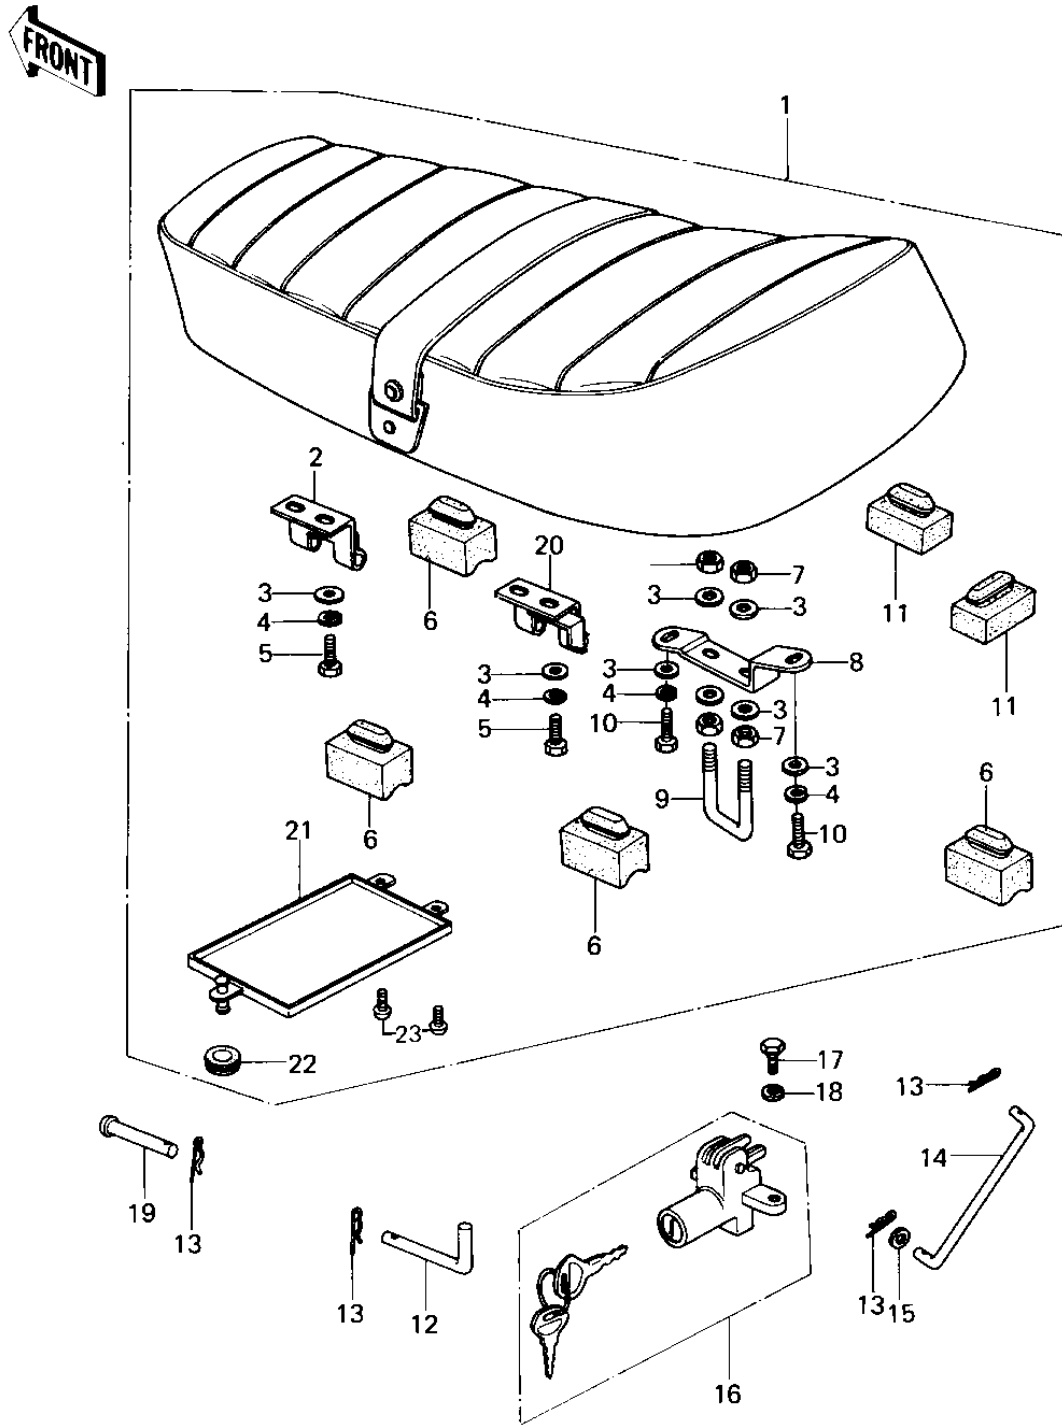

1978 SR PARTS DIAGRAM

SEAT

1978 SR PARTS LIST

SEAT

ITEM NAME	PART NUMBER	QUANTITY
SEAT ASSY (Ref # 1)	53001-1135	1
HINGE (Ref # 2)	53009-016	1
WASHER PLAIN 6MM (Ref # 3)	411B0600	10
WASHER SPRING 6MM (Ref # 4)	461F0600	6
UNAVAILABLE IN PRICE BOOK (Ref # 5)	11080616	4
DAMPER RUBBER-SEAT (Ref # 6)	92075-156	4
NUT 6MM (Ref # 7)	311B0600	4
BRACKET,SEAT (Ref # 8)	11034-1093	1
CATCH, SEAT (Ref # 9)	53056-002	1
BOLT-UPSET 6X14 (Ref # 10)	112B0614	2
DAMPER RUBBER (Ref # 11)	92075-099	2
PIN,SEAT PIVOT (Ref # 12)	92043-1021	1
COTTER PIN (Ref # 13)	92041-003	4
STOPPER,SEAT (Ref # 14)	53054-006	1
WASHER PLAIN 6MM (Ref # 15)	410B0600	1
LOCK-ASSY,SEAT (Ref # 16)	27016-5010	1
LOCK-ASSY,SEAT (Ref # 16)	27016-5010	1
BOLT-UPSET,6X12 (Ref # 17)	112G0612	1
WASHER SPRING 6MM (Ref # 18)	461F0600	1
PIN (Ref # 19)	53011-002	1
HINGE,SEAT REAR (Ref # 20)	53009-1004	1
CASE (Ref # 21)	32099-011	1
GROMMET (Ref # 22)	92071-056	1
SCREW PAN HEAD 5X10 (Ref # 23)	220B0510	2