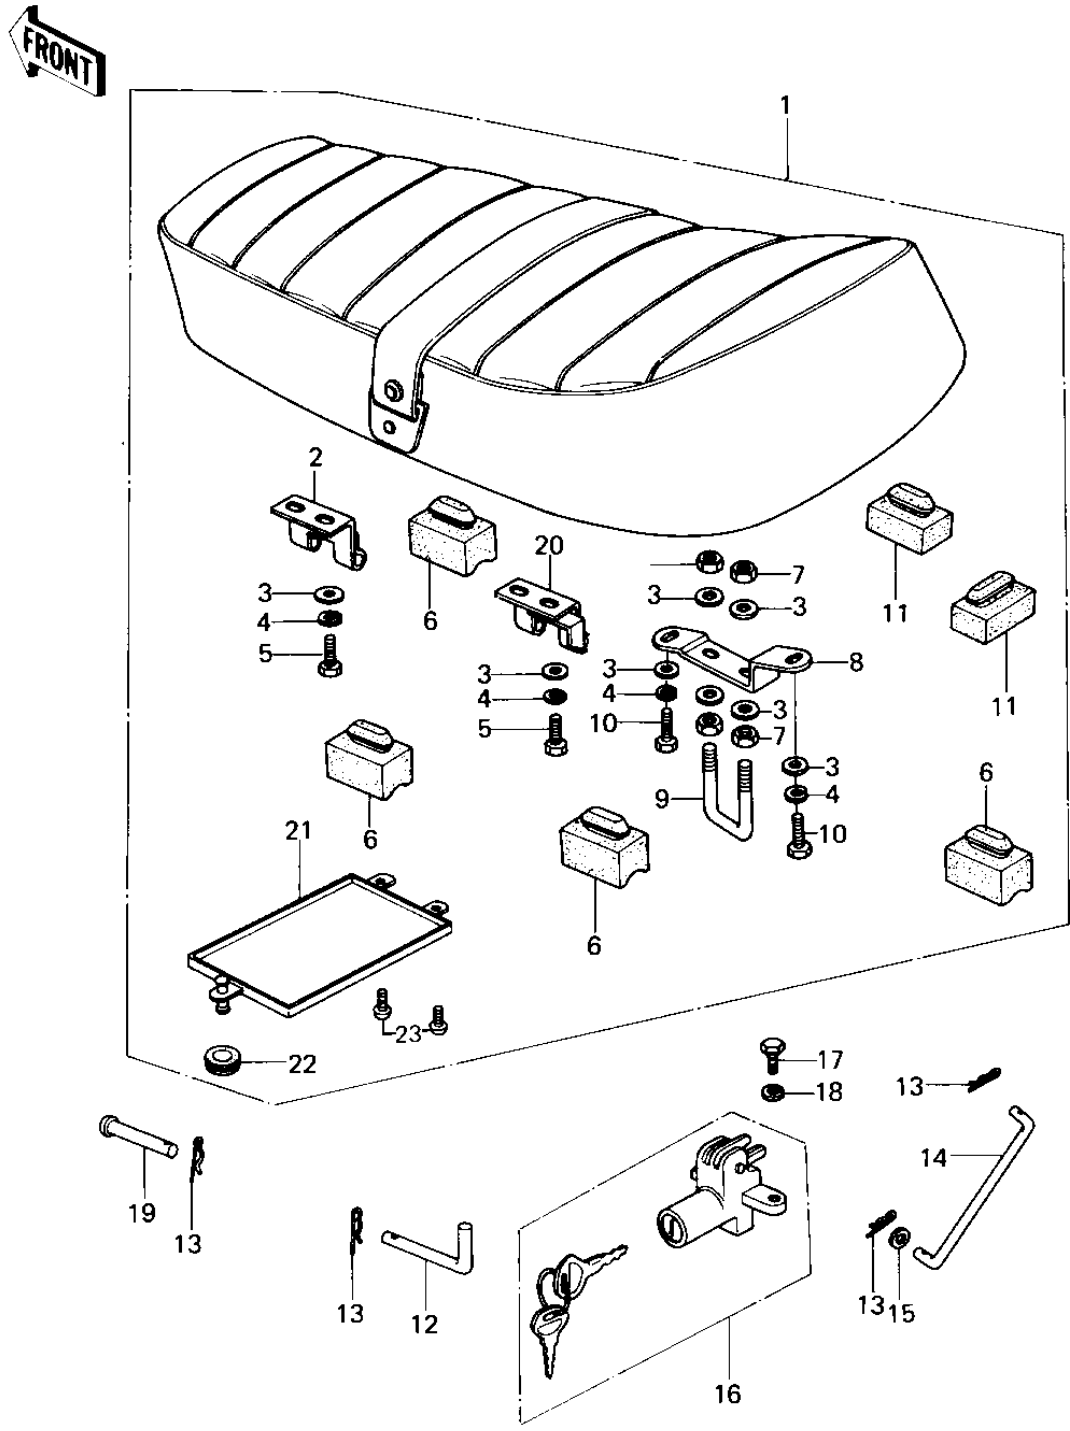

1978 SR PARTS DIAGRAM

SEAT

1978 SR PARTS LIST

SEAT

ITEM NAME	PART NUMBER	QUANTITY
SEAT ASSY (Ref # 1)	53001-1135	1
HINGE (Ref # 2)	53009-016	1
WASHER PLAIN 6MM (Ref # 3)	411B0600	1
WASHER SPRING 6MM (Ref # 4)	461F0600	1
UNAVAILABLE IN PRICE BOOK (Ref # 5)	11080616	1
DAMPER RUBBER-SEAT (Ref # 6)	92075-156	1
NUT 6MM (Ref # 7)	311B0600	1
BRACKET,SEAT (Ref # 8)	11034-1093	1
CATCH, SEAT (Ref # 9)	53056-002	1
BOLT-UPSET 6X14 (Ref # 10)	112B0614	1
DAMPER RUBBER (Ref # 11)	92075-099	1
PIN,SEAT PIVOT (Ref # 12)	92043-1021	1
COTTER PIN (Ref # 13)	92041-003	1
STOPPER,SEAT (Ref # 14)	53054-006	1
WASHER PLAIN 6MM (Ref # 15)	410B0600	1
LOCK-ASSY,SEAT (Ref # 16)	27016-5010	1
LOCK-ASSY,SEAT (Ref # 16)	27016-5010	1
BOLT-UPSET,6X12 (Ref # 17)	112G0612	1
WASHER SPRING 6MM (Ref # 18)	461F0600	1
PIN (Ref # 19)	53011-002	1
HINGE,SEAT REAR (Ref # 20)	53009-1004	1
CASE (Ref # 21)	32099-011	1
GROMMET (Ref # 22)	92071-056	1
SCREW PAN HEAD 5X10 (Ref # 23)	220B0510	1