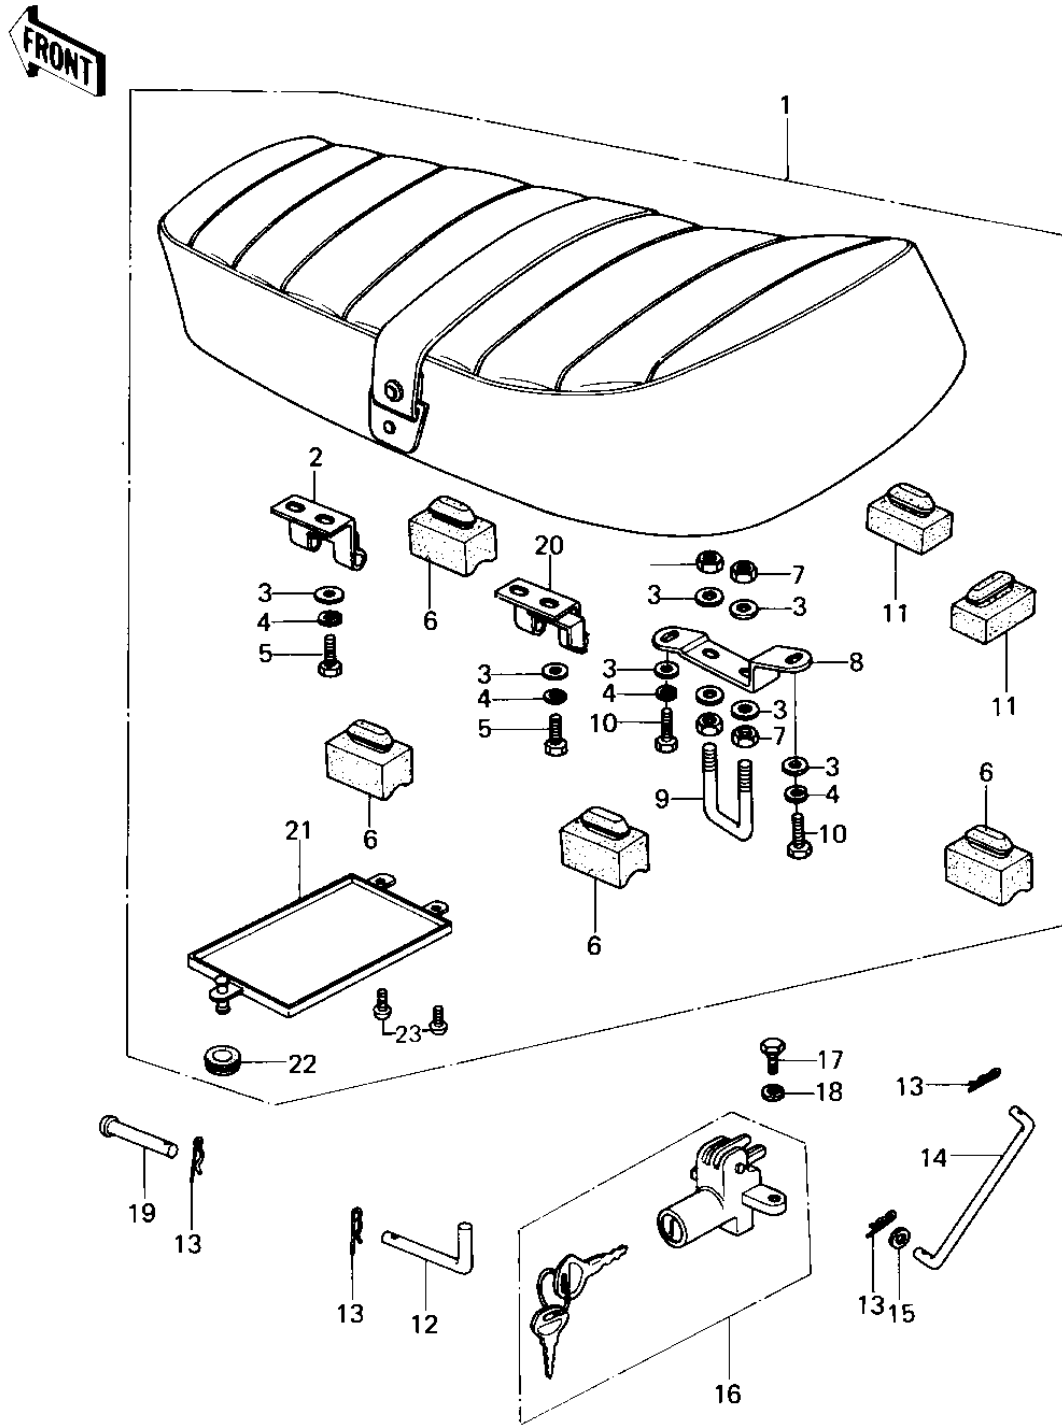

# 1979 SR PARTS DIAGRAM

SEAT

# 1979 SR PARTS LIST

## SEAT

ITEM NAME	PART NUMBER	QUANTITY
SEAT ASSY (Ref # 1)	53001-1135	1
HINGE (Ref # 2)	53009-016	1
WASHER PLAIN 6MM (Ref # 3)	411B0600	10
WASHER SPRING 6MM (Ref # 4)	461F0600	6
UNAVAILABLE IN PRICE BOOK (Ref # 5)	11080616	4
DAMPER RUBBER-SEAT (Ref # 6)	92075-156	4
NUT 6MM (Ref # 7)	311B0600	4
BRACKET,SEAT (Ref # 8)	11034-1093	1
CATCH, SEAT (Ref # 9)	53056-002	1
BOLT-UPSET 6X14 (Ref # 10)	112B0614	2
DAMPER RUBBER (Ref # 11)	92075-099	2
PIN,SEAT PIVOT (Ref # 12)	92043-1021	1
COTTER PIN (Ref # 13)	92041-003	4
STOPPER,SEAT (Ref # 14)	53054-006	1
WASHER PLAIN 6MM (Ref # 15)	410B0600	1
LOCK-ASSY,SEAT (Ref # 16)	27016-5010	1
LOCK-ASSY,SEAT (Ref # 16)	27016-5010	1
BOLT-UPSET,6X12 (Ref # 17)	112G0612	1
WASHER SPRING 6MM (Ref # 18)	461F0600	1
PIN (Ref # 19)	53011-002	1
HINGE,SEAT REAR (Ref # 20)	53009-1004	1
CASE (Ref # 21)	32099-011	1
GROMMET (Ref # 22)	92071-056	1
SCREW PAN HEAD 5X10 (Ref # 23)	220B0510	2