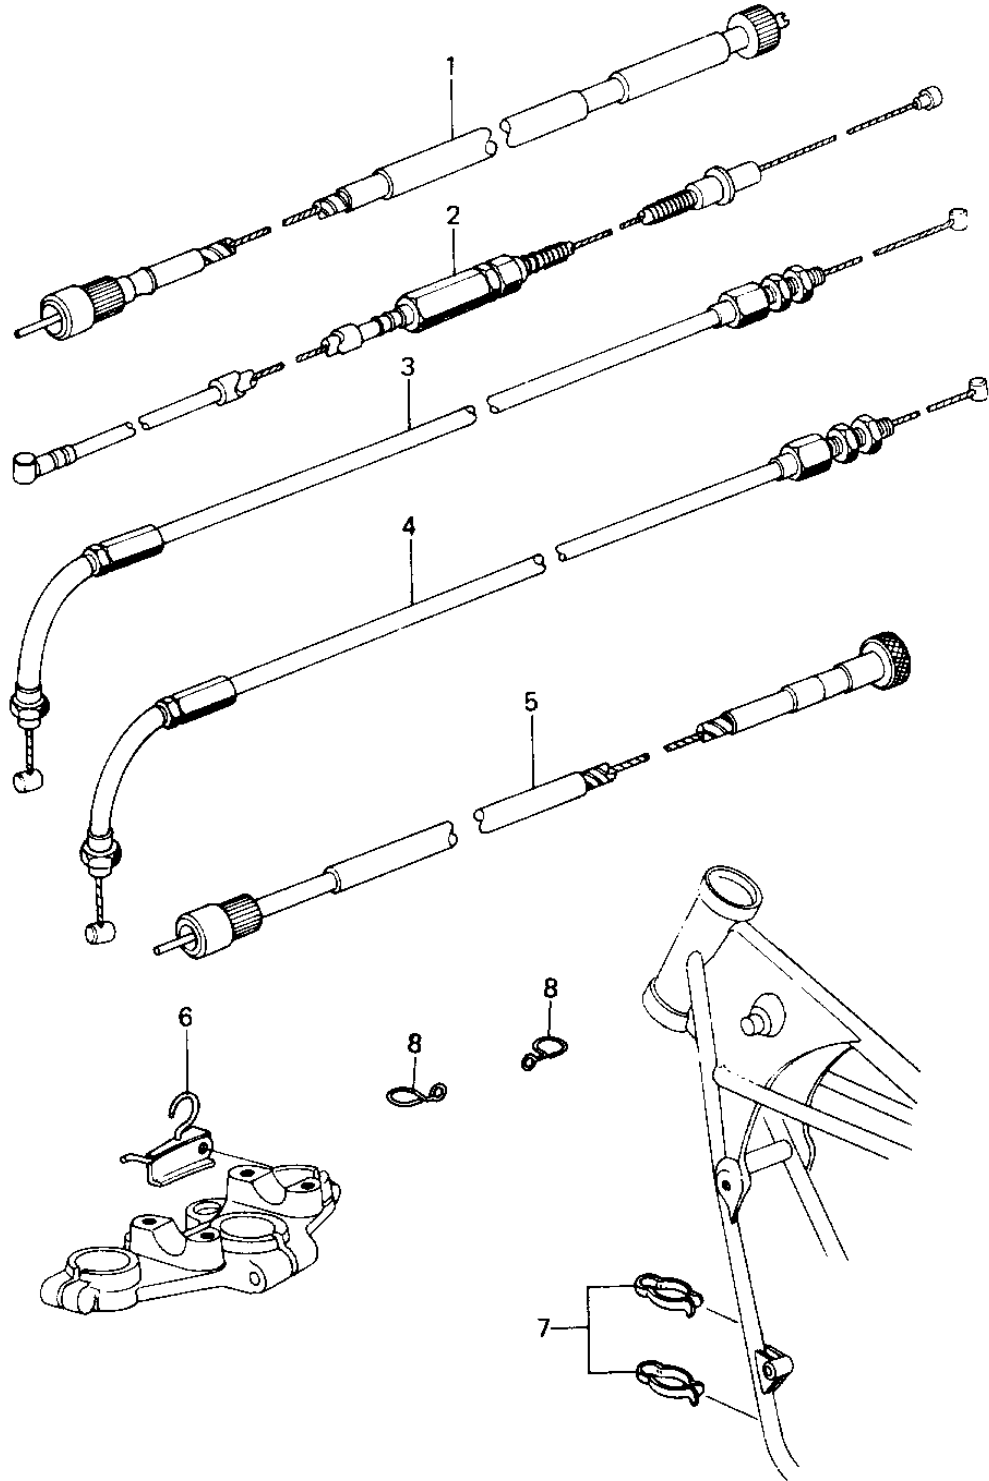

# 1978 SR PARTS DIAGRAM

## CABLES

# 1978 SR PARTS LIST

## CABLES

ITEM NAME	PART NUMBER	QUANTITY
CABLE,SPEEDOMETER (Ref # 1)	54001-1005	1
CABLE,CLUTCH (Ref # 2)	54011-1008	1
CABLE,THROTTLE,OPEN (Ref # 3)	54012-1012	1
CABLE,THROTTLE,CLOSE (Ref # 4)	54012-1013	1
CABLE,TACHOMETER (Ref # 5)	54018-1003	1
CLAMP,CABLE (Ref # 6)	92037-104	1
CLAMP,CABLE (Ref # 7)	92037-093	1
CLAMP,CABLE (Ref # 8)	92037-092	1