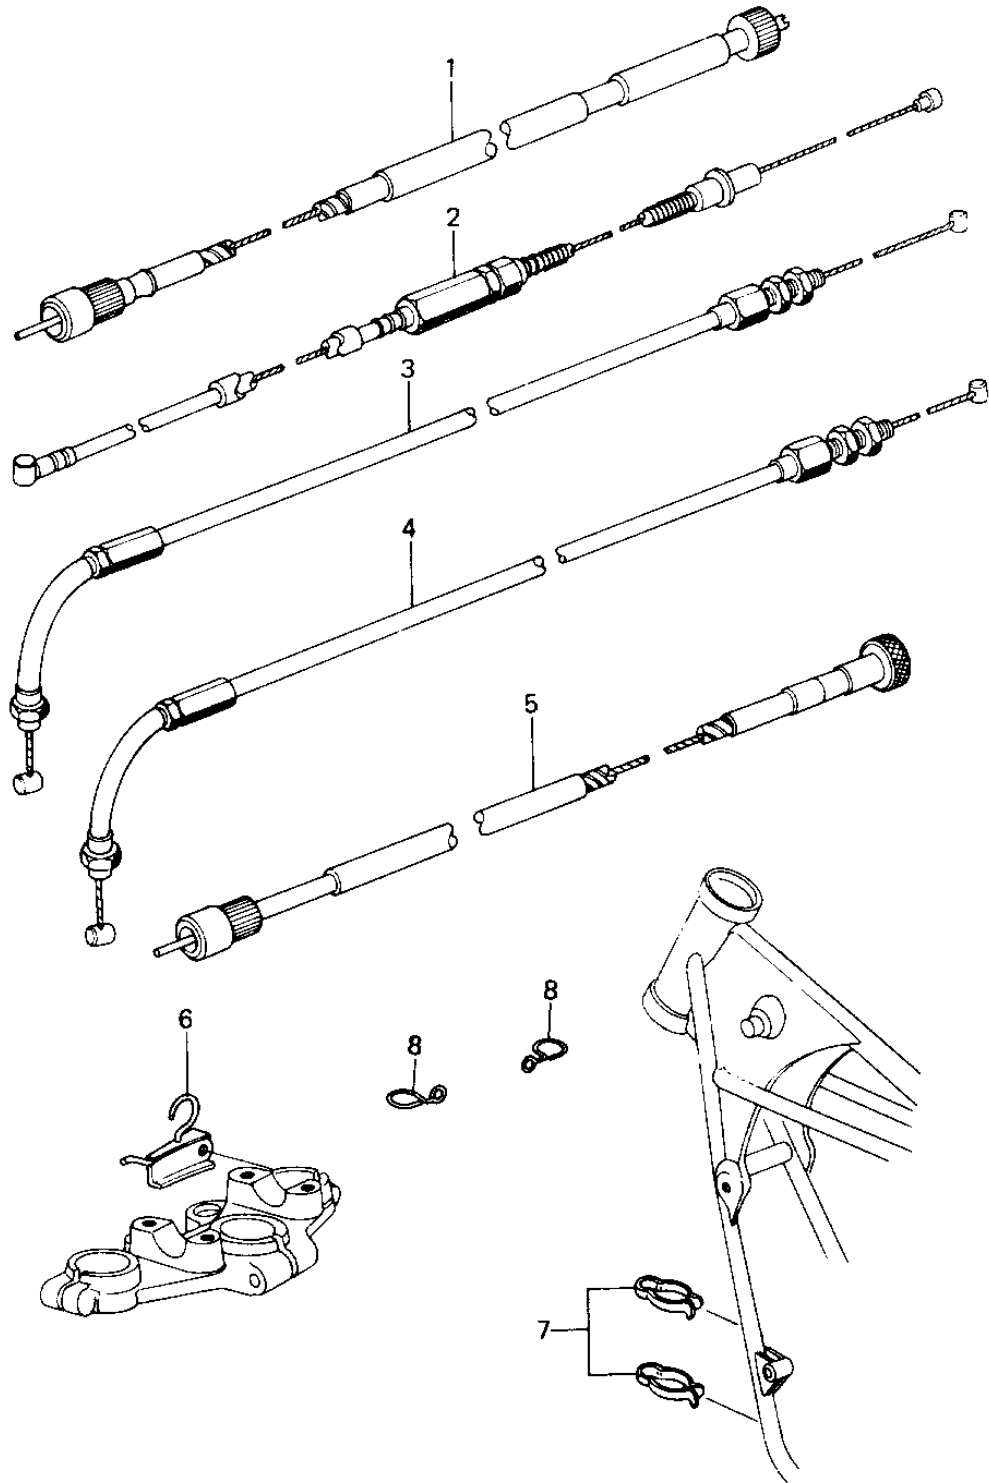

1978 SR PARTS DIAGRAM

CABLES

1978 SR PARTS LIST

CABLES

| ITEM NAME | PART NUMBER | QUANTITY |
|--------------------------------|-------------|----------|
| CABLE,SPEEDOMETER (Ref # 1) | 54001-1005 | 1 |
| CABLE,CLUTCH (Ref # 2) | 54011-1008 | 1 |
| CABLE,THROTTLE,OPEN (Ref # 3) | 54012-1012 | 1 |
| CABLE,THROTTLE,CLOSE (Ref # 4) | 54012-1013 | 1 |
| CABLE,TACHOMETER (Ref # 5) | 54018-1003 | 1 |
| CLAMP,CABLE (Ref # 6) | 92037-104 | 1 |
| CLAMP,CABLE (Ref # 7) | 92037-093 | 1 |
| CLAMP,CABLE (Ref # 8) | 92037-092 | 1 |