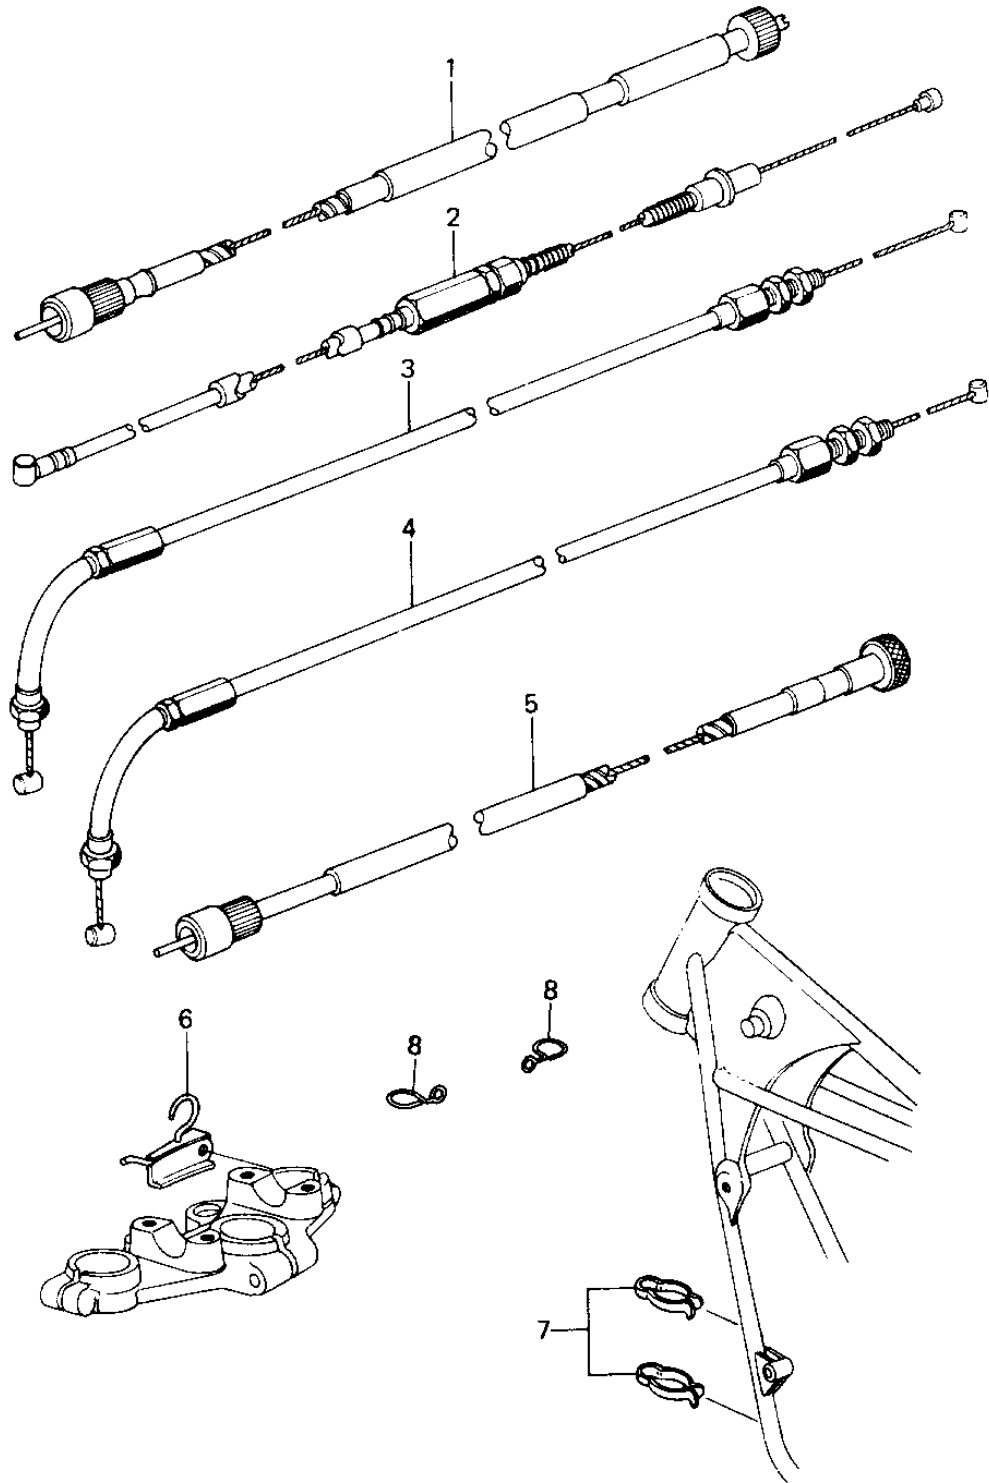

# 1979 SR PARTS DIAGRAM

## CABLES

# 1979 SR PARTS LIST

## CABLES

ITEM NAME	PART NUMBER	QUANTITY
CABLE,SPEEDOMETER (Ref # 1)	54001-1005	1
CABLE,CLUTCH (Ref # 2)	54011-1008	1
CABLE,THROTTLE,OPEN (Ref # 3)	54012-1012	1
CABLE,THROTTLE,CLOSE (Ref # 4)	54012-1013	1
CABLE,TACHOMETER (Ref # 5)	54018-1003	1
CLAMP,CABLE (Ref # 6)	92037-104	1
CLAMP,CABLE (Ref # 7)	92037-093	2
CLAMP,CABLE (Ref # 8)	92037-092	2