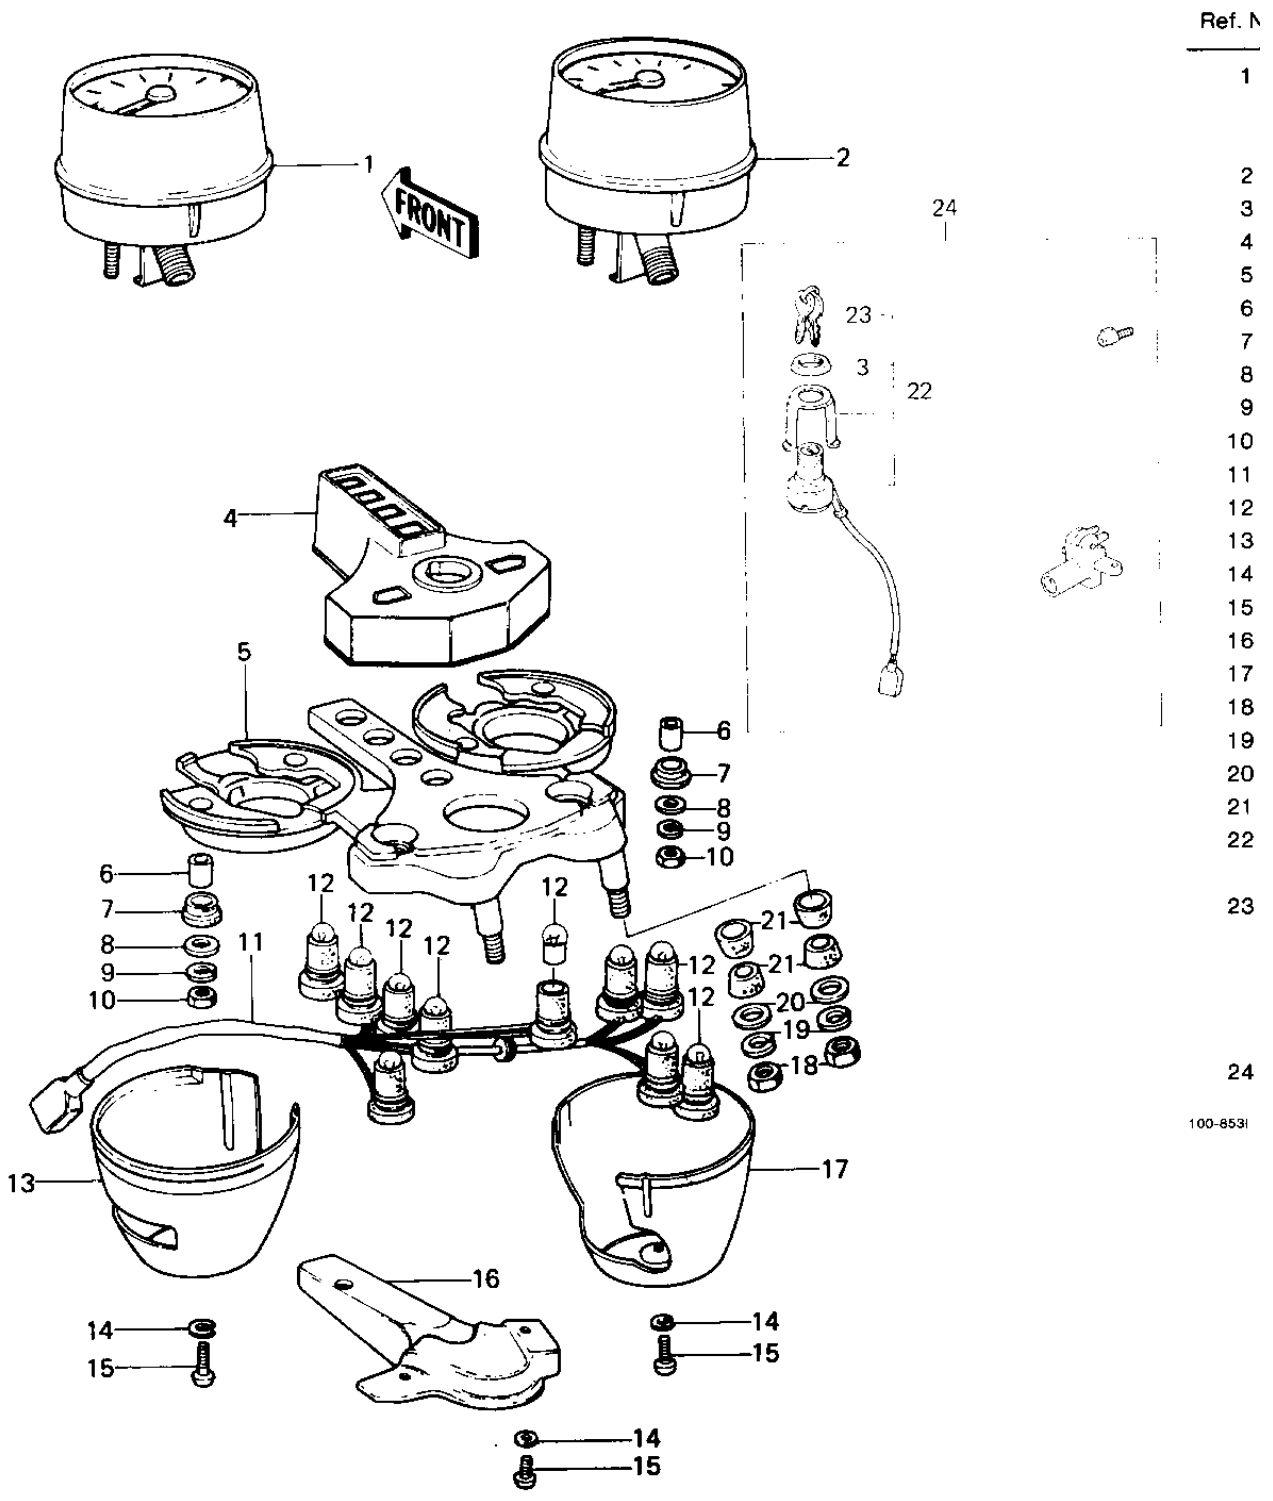

1978 SR PARTS DIAGRAM

METERS/IGNITION SWITCH

Ref. N

1

2

3

4

5

6

7

8

9

10

11

12

13

14

15

16

17

18

19

20

21

22

23

24

24

100-853i

1978 SR PARTS LIST

METERS/IGNITION SWITCH

ITEM NAME	PART NUMBER	QUANTITY
SPEEDOMETER ASSY,KPH (Canada) (Ref # 1)	25005-1013	1
SPEEDOMETER,MPH (Ref # 1)	25005-1037	1
SPEEDOMETER,MPH (Ref # 1)	25005-1037	1
TACHOMETER (Ref # 2)	25015-1013	1
NUT,IGNITION SW LOCK (Ref # 3)	27007-004	1
COVER,METER,INDICATER (Ref # 4)	25023-015	1
BRACKET,METER (Ref # 5)	25008-1005	1
COLLAR,METER (Ref # 6)	92027-211	4
RUBBER,METER (Ref # 7)	92075-172	4
WASHER,PLAIN,5MM (Ref # 8)	92022-241	4
WASHER SPRING 5MM (Ref # 9)	461F0500	4
NUT 5MM (Ref # 10)	312B0500	4
SOCKET,METER (Ref # 11)	23008-1014	1
BULB 12V 3W (Ref # 12)	92069-018	11
COVER,SPEEDOMETER (Ref # 13)	25012-023	1
WASHER SPRING 3MM (Ref # 14)	461F0300	5
SCREW PAN HEAD 3X8 (Ref # 15)	220B0308	5
COVER,METER BRACKET (Ref # 16)	25024-006	1
COVER,TACHOMETER (Ref # 17)	25012-024	1
NUT,8MM (Ref # 18)	311B0800	2
WASHER SPRING 8MM (Ref # 19)	461F0800	2
WASHER PLAIN 3MM (Ref # 20)	410B0300	3
DAMPER RUBBER (Ref # 21)	92075-080	4
SWITCH ASSY,IGNITION (Ref # 22)	27005-5001	1
SWITCH ASSY,IGNITION (Ref # 22)	27005-5007	1
KEY SET,#801 (Ref # 23)	27008-068-01	AR
KEY SET,#845 (Ref # 23)	27008-068-45	AR
KEY,BLANK (Ref # 23)	27008-1014	AR
KEY-LOCK,BLANK (Ref # 23)	27008-1103	AR