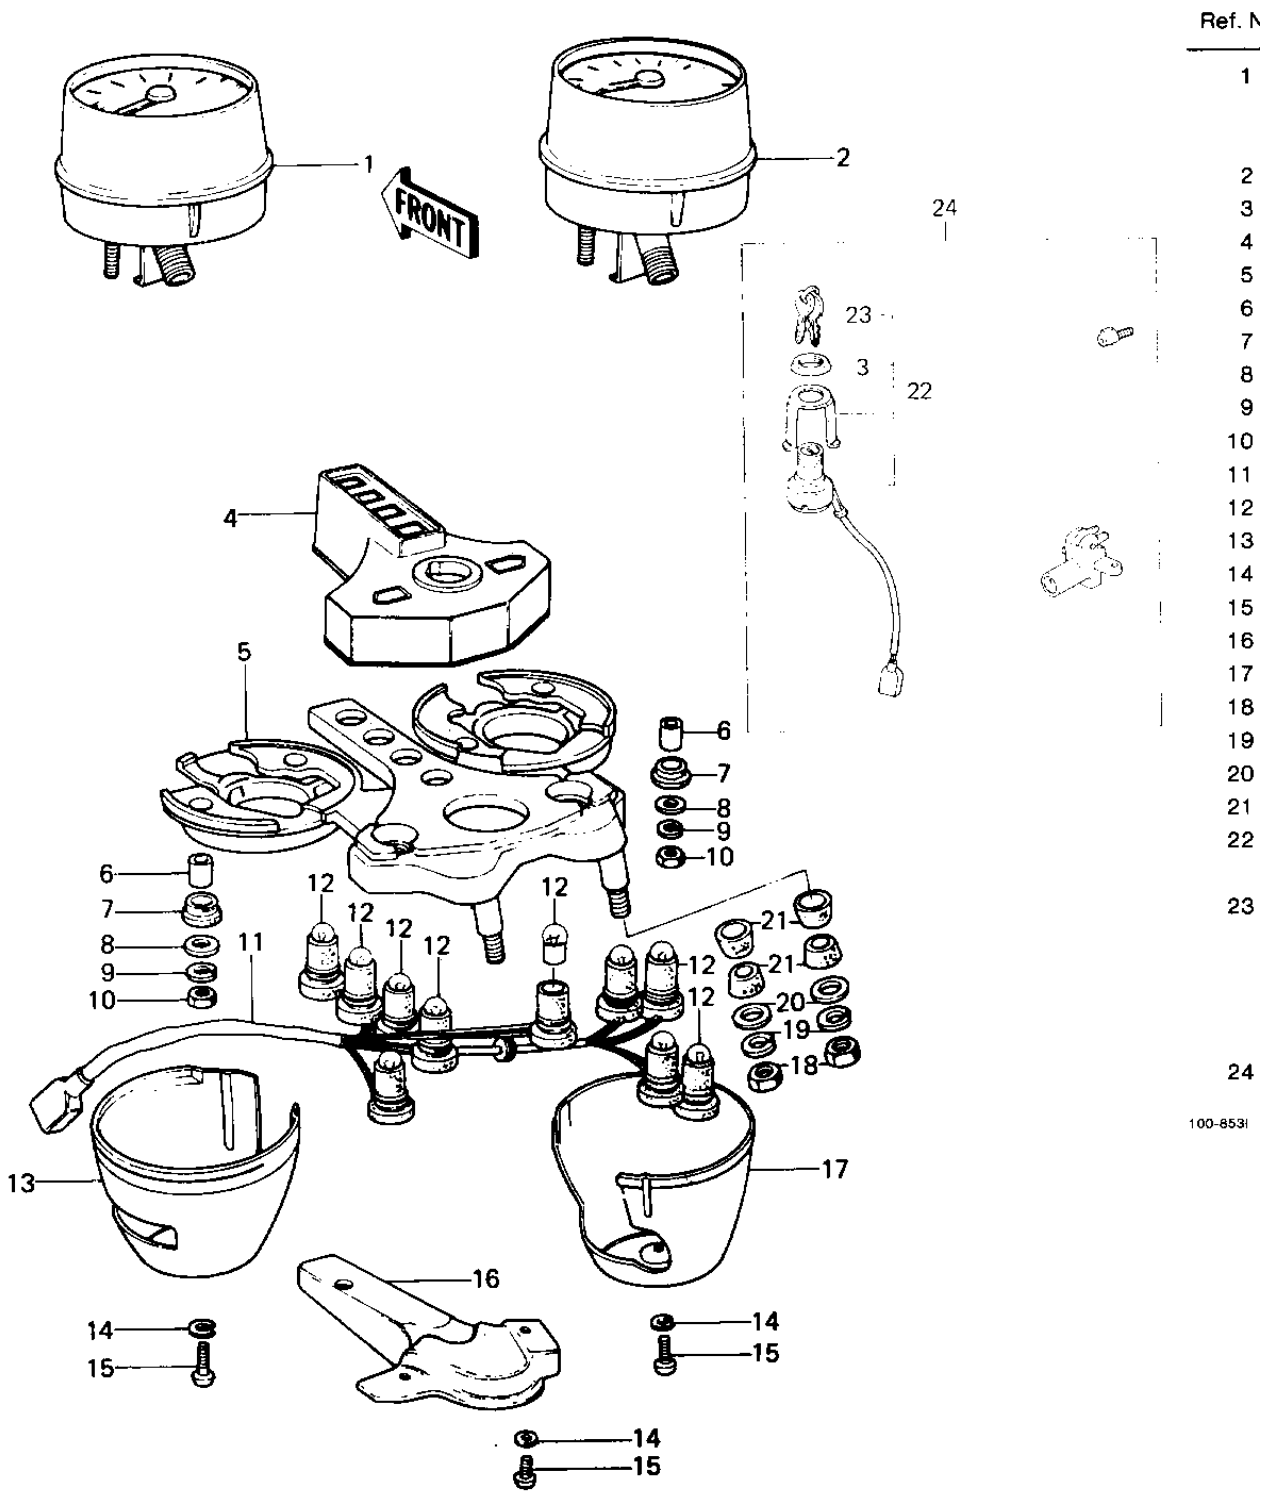

1978 SR PARTS DIAGRAM

METERS/IGNITION SWITCH

Ref. N

1

2

3

4

5

6

7

8

9

10

11

12

13

14

15

16

17

18

19

20

21

22

23

24

100-853i

1978 SR PARTS LIST

METERS/IGNITION SWITCH

ITEM NAME	PART NUMBER	QUANTITY
SPEEDOMETER ASSY,KPH (Canada) (Ref # 1)	25005-1013	1
SPEEDOMETER,MPH (Ref # 1)	25005-1037	1
SPEEDOMETER,MPH (Ref # 1)	25005-1037	1
TACHOMETER (Ref # 2)	25015-1013	1
NUT,IGNITION SW LOCK (Ref # 3)	27007-004	1
COVER,METER,INDICATER (Ref # 4)	25023-015	1
BRACKET,METER (Ref # 5)	25008-1005	1
COLLAR,METER (Ref # 6)	92027-211	1
RUBBER,METER (Ref # 7)	92075-172	1
WASHER,PLAIN,5MM (Ref # 8)	92022-241	1
WASHER SPRING 5MM (Ref # 9)	461F0500	1
NUT 5MM (Ref # 10)	312B0500	1
SOCKET,METER (Ref # 11)	23008-1014	1
BULB 12V 3W (Ref # 12)	92069-018	1
COVER,SPEEDOMETER (Ref # 13)	25012-023	1
WASHER SPRING 3MM (Ref # 14)	461F0300	1
SCREW PAN HEAD 3X8 (Ref # 15)	220B0308	1
COVER,METER BRACKET (Ref # 16)	25024-006	1
COVER,TACHOMETER (Ref # 17)	25012-024	1
NUT,8MM (Ref # 18)	311B0800	1
WASHER SPRING 8MM (Ref # 19)	461F0800	1
WASHER PLAIN 3MM (Ref # 20)	410B0300	1
DAMPER RUBBER (Ref # 21)	92075-080	1
SWITCH ASSY,IGNITION (Ref # 22)	27005-5001	1
SWITCH ASSY,IGNITION (Ref # 22)	27005-5007	1
KEY SET,#801 (Ref # 23)	27008-068-01	1
KEY SET,#845 (Ref # 23)	27008-068-45	1
KEY,BLANK (Ref # 23)	27008-1014	1
KEY-LOCK,BLANK (Ref # 23)	27008-1103	1