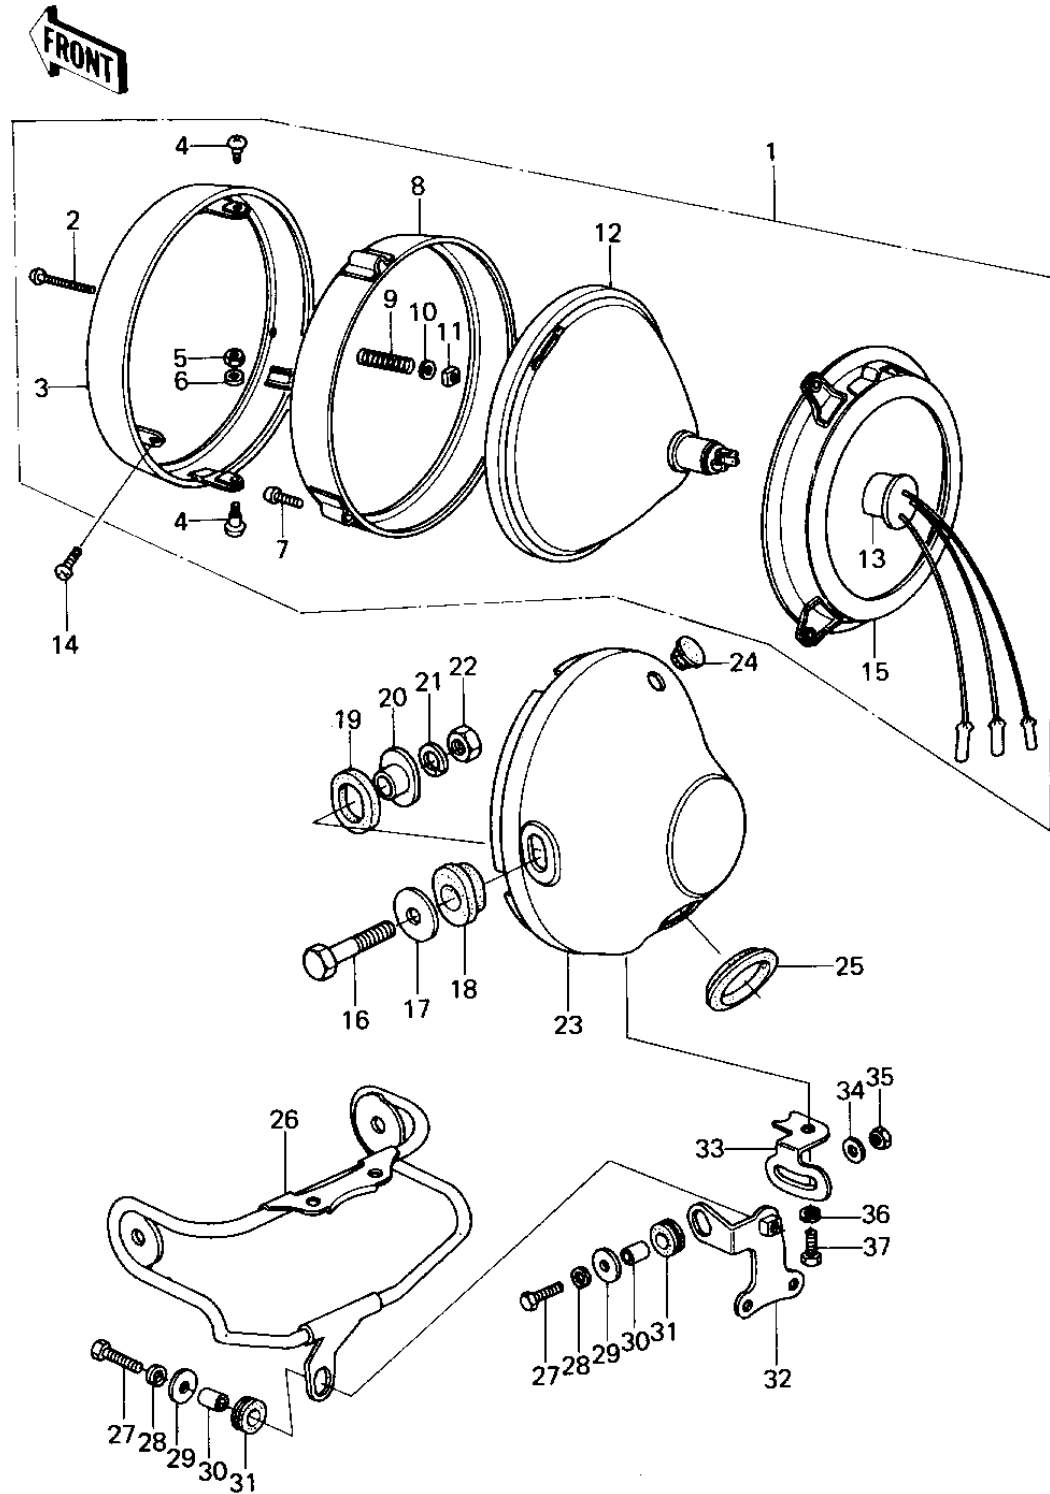

1978 SR PARTS DIAGRAM

HEADLIGHT

1978 SR PARTS LIST

HEADLIGHT

ITEM NAME	PART NUMBER	QUANTITY
LAMP UNIT,HEAD (Ref # 1)	23003-017	1
SCREW FORCUS ADJUST (Ref # 2)	23019-021	1
RIM,HEAD LAMP (Ref # 3)	23006-038	1
SCREW-PAN HEAD,5X12 (Ref # 4)	23019-023	2
NUT,HEAD LAMP RIM FIT (Ref # 5)	23020-023	2
WASHER-PLAIN,5MM (Ref # 6)	23021-012	2
SCREW PAN HEAD 3X12 (Ref # 7)	220B0312	2
RING,HEAD LAMP MOUNT (Ref # 8)	23072-001	1
SPRING FOCUS ADJUST (Ref # 9)	23014-005	1
WASHER (Ref # 10)	23021-004	1
NUT,4MM (Ref # 11)	23020-018	1
SEALD BEAM UNIT (Ref # 12)	23007-041	1
SOCKET ASSY,HEAD LAMP (Ref # 13)	23008-037	1
SCREW,PAN HEAD,5X14 (Ref # 14)	23019-022	2
RING,HEAD LAMP MOUNT (Ref # 15)	23074-001	1
BOLT,10MM (Ref # 16)	92007-024	2
WASHER,HEAD LAMP (Ref # 17)	92022-1054	2
DAMPER RUBBER (Ref # 18)	23066-022	2
DAMPER RUBBER (Ref # 19)	23066-021	2
COLLAR,HEAD LIGHT (Ref # 20)	23052-011	2
WASHER SPRING 10MM (Ref # 21)	461F1000	2
NUT 10MM (Ref # 22)	315B1000	2
BODY-COMP-HEAD LAMP (Ref # 23)	23005-1016	1
PLUG REAR FENDER RUBB (Ref # 24)	92074-006	1
GROMMET (Ref # 25)	92071-1008	1
BRACKET,METER (Ref # 26)	11034-1110	1
BOLT-UPSET (Ref # 27)	112G0625	2
WASHER SPRING 6MM (Ref # 28)	461F0600	2
WASHER 6.5X22X1.6T (Ref # 29)	92022-237	2

1978 SR PARTS LIST

HEADLIGHT

ITEM NAME	PART NUMBER	QUANTITY
COLLAR (Ref # 30)	92027-241	2
DAMPER RUBBER,RR FENR (Ref # 31)	92075-209	2
BRACKET,METER (Ref # 32)	11034-1366	1
BRACKET,METER (Ref # 33)	11034-1119	1
WASHER PLAIN 6MM (Ref # 34)	411B0600	1
NUT 6MM (Ref # 35)	311B0600	1
WASHER SPRING 8MM (Ref # 36)	461F0800	1
BOLT-SMALL-UPSET,8X16 (Ref # 37)	115G0816	1