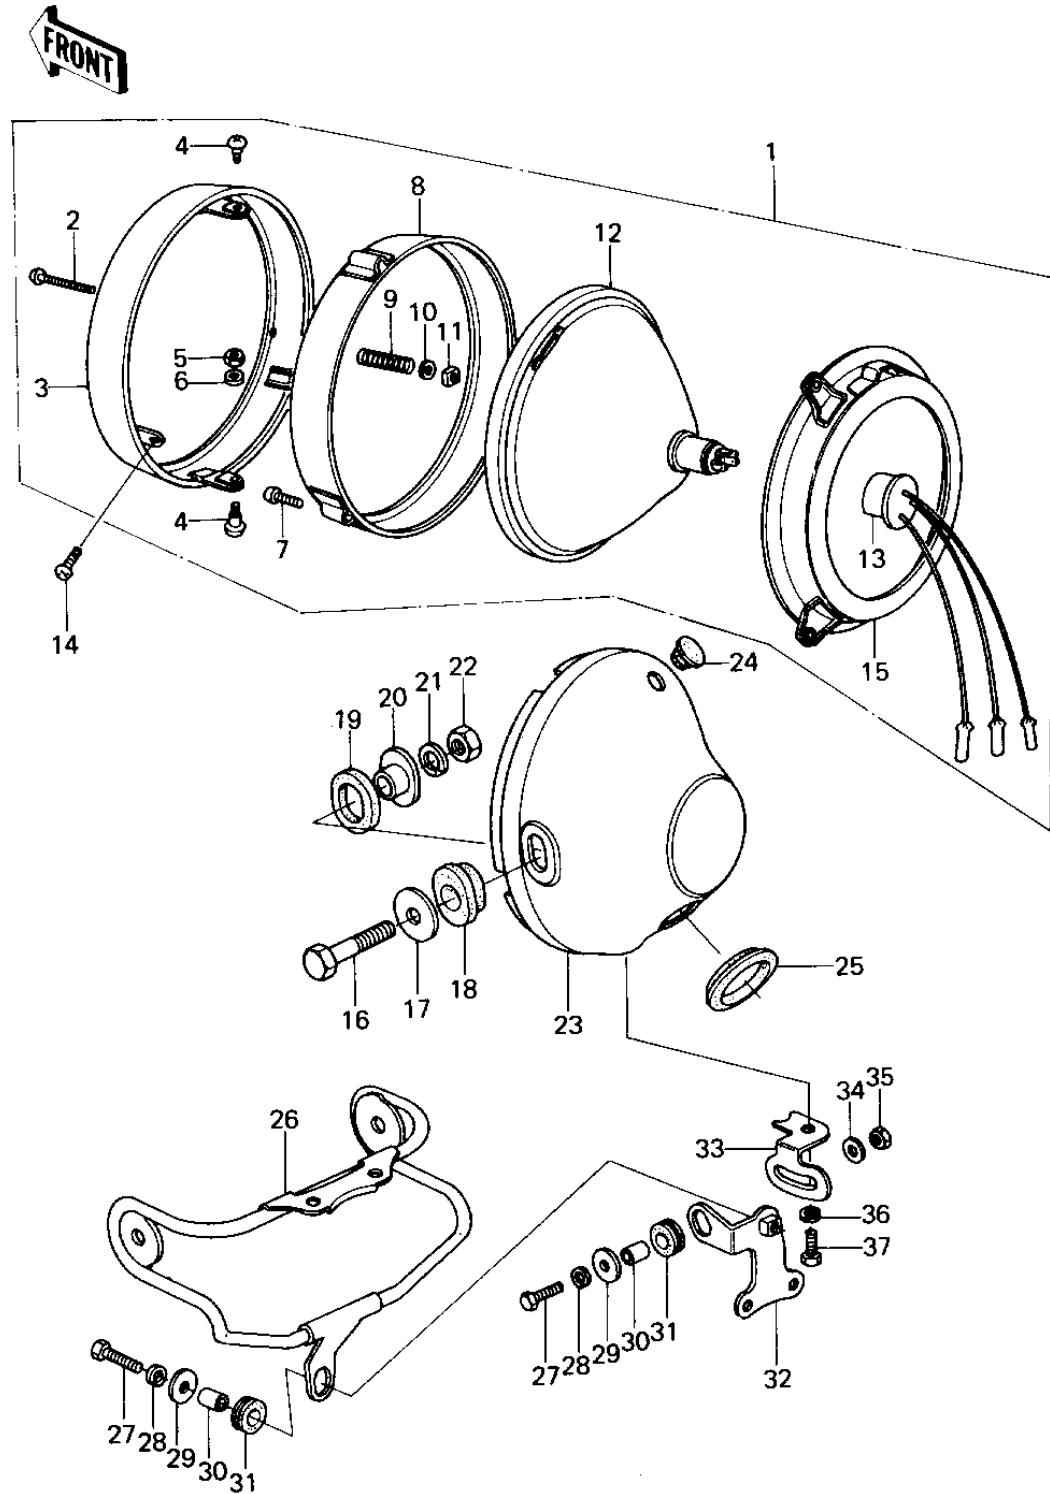

# 1978 SR PARTS DIAGRAM

# 1978 SR PARTS LIST

## HEADLIGHT

ITEM NAME	PART NUMBER	QUANTITY
LAMP UNIT,HEAD (Ref # 1)	23003-017	1
SCREW FORCUS ADJUST (Ref # 2)	23019-021	1
RIM,HEAD LAMP (Ref # 3)	23006-038	1
SCREW-PAN HEAD,5X12 (Ref # 4)	23019-023	1
NUT,HEAD LAMP RIM FIT (Ref # 5)	23020-023	1
WASHER-PLAIN,5MM (Ref # 6)	23021-012	1
SCREW PAN HEAD 3X12 (Ref # 7)	220B0312	1
RING,HEAD LAMP MOUNT (Ref # 8)	23072-001	1
SPRING FOCUS ADJUST (Ref # 9)	23014-005	1
WASHER (Ref # 10)	23021-004	1
NUT,4MM (Ref # 11)	23020-018	1
SEALD BEAM UNIT (Ref # 12)	23007-041	1
SOCKET ASSY,HEAD LAMP (Ref # 13)	23008-037	1
SCREW,PAN HEAD,5X14 (Ref # 14)	23019-022	1
RING,HEAD LAMP MOUNT (Ref # 15)	23074-001	1
BOLT,10MM (Ref # 16)	92007-024	1
WASHER,HEAD LAMP (Ref # 17)	92022-1054	1
DAMPER RUBBER (Ref # 18)	23066-022	1
DAMPER RUBBER (Ref # 19)	23066-021	1
COLLAR,HEAD LIGHT (Ref # 20)	23052-011	1
WASHER SPRING 10MM (Ref # 21)	461F1000	1
NUT 10MM (Ref # 22)	315B1000	1
BODY-COMP-HEAD LAMP (Ref # 23)	23005-1016	1
PLUG REAR FENDER RUBB (Ref # 24)	92074-006	1
GROMMET (Ref # 25)	92071-1008	1
BRACKET,METER (Ref # 26)	11034-1110	1
BOLT-UPSET (Ref # 27)	112G0625	1
WASHER SPRING 6MM (Ref # 28)	461F0600	1
WASHER 6.5X22X1.6T (Ref # 29)	92022-237	1

## HEADLIGHT

ITEM NAME	PART NUMBER	QUANTITY
COLLAR (Ref # 30)	92027-241	1
DAMPER RUBBER,RR FENR (Ref # 31)	92075-209	1
BRACKET,METER (Ref # 32)	11034-1366	1
BRACKET,METER (Ref # 33)	11034-1119	1
WASHER PLAIN 6MM (Ref # 34)	411B0600	1
NUT 6MM (Ref # 35)	311B0600	1
WASHER SPRING 8MM (Ref # 36)	461F0800	1
BOLT-SMALL-UPSET,8X16 (Ref # 37)	115G0816	1