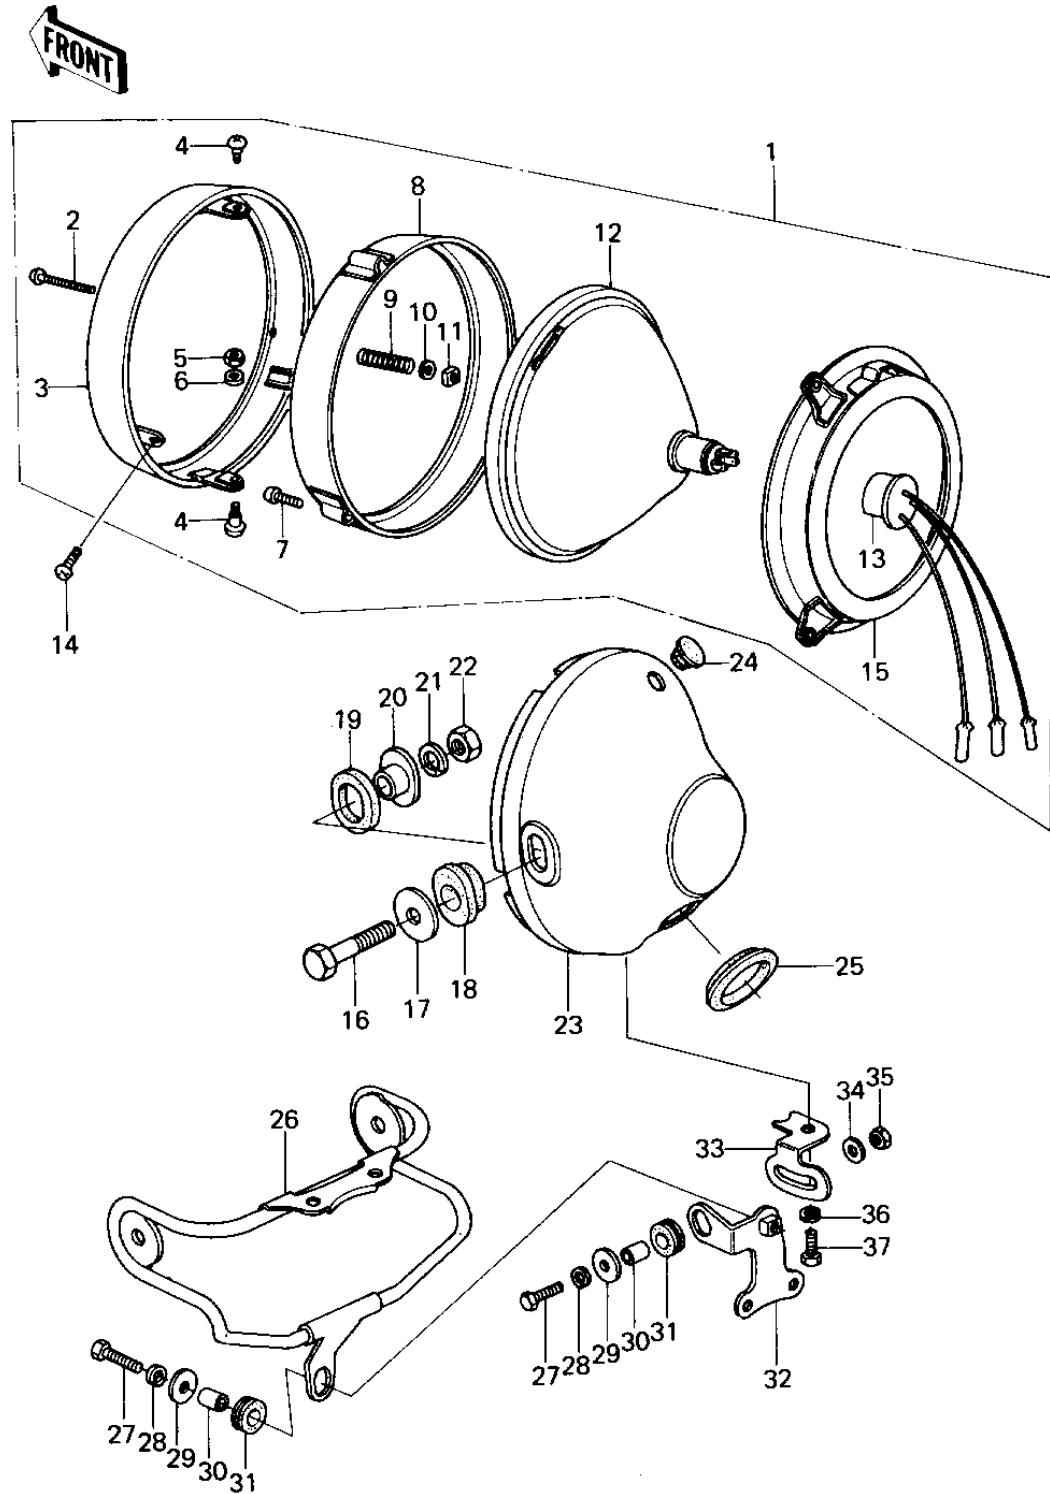

1979 SR PARTS DIAGRAM

HEADLIGHT

1979 SR PARTS LIST

HEADLIGHT

ITEM NAME	PART NUMBER	QUANTITY
LAMP UNIT,HEAD (Ref # 1)	23003-017	1
SCREW FORCUS ADJUST (Ref # 2)	23019-021	1
RIM,HEAD LAMP (Ref # 3)	23006-038	1
SCREW-PAN HEAD,5X12 (Ref # 4)	23019-023	2
NUT,HEAD LAMP RIM FIT (Ref # 5)	23020-023	2
WASHER-PLAIN,5MM (Ref # 6)	23021-012	2
SCREW PAN HEAD 3X12 (Ref # 7)	220B0312	2
RING,HEAD LAMP MOUNT (Ref # 8)	23072-001	1
SPRING FOCUS ADJUST (Ref # 9)	23014-005	1
WASHER (Ref # 10)	23021-004	1
NUT,4MM (Ref # 11)	23020-018	1
SEALD BEAM UNIT (Ref # 12)	23007-041	1
SOCKET ASSY,HEAD LAMP (Ref # 13)	23008-037	1
SCREW,PAN HEAD,5X14 (Ref # 14)	23019-022	2
RING,HEAD LAMP MOUNT (Ref # 15)	23074-001	1
BOLT,10MM (Ref # 16)	92007-024	2
WASHER,HEAD LAMP (Ref # 17)	92022-1054	2
DAMPER RUBBER (Ref # 18)	23066-022	2
DAMPER RUBBER (Ref # 19)	23066-021	2
COLLAR,HEAD LIGHT (Ref # 20)	23052-011	2
WASHER SPRING 10MM (Ref # 21)	461F1000	2
NUT 10MM (Ref # 22)	315B1000	2
BODY-COMP-HEAD LAMP (Ref # 23)	23005-1016	1
PLUG REAR FENDER RUBB (Ref # 24)	92074-006	1
GROMMET (Ref # 25)	92071-1008	1
BRACKET,METER (Ref # 26)	11034-1110	1
BOLT-UPSET (Ref # 27)	112G0625	2
WASHER SPRING 6MM (Ref # 28)	461F0600	2
WASHER 6.5X22X1.6T (Ref # 29)	92022-237	2

1979 SR PARTS LIST

HEADLIGHT

ITEM NAME	PART NUMBER	QUANTITY
COLLAR (Ref # 30)	92027-241	2
DAMPER RUBBER,RR FENR (Ref # 31)	92075-209	2
BRACKET,METER (Ref # 32)	11034-1366	1
BRACKET,METER (Ref # 33)	11034-1119	1
WASHER PLAIN 6MM (Ref # 34)	411B0600	1
NUT 6MM (Ref # 35)	311B0600	1
WASHER SPRING 8MM (Ref # 36)	461F0800	1
BOLT-SMALL-UPSET,8X16 (Ref # 37)	115G0816	1