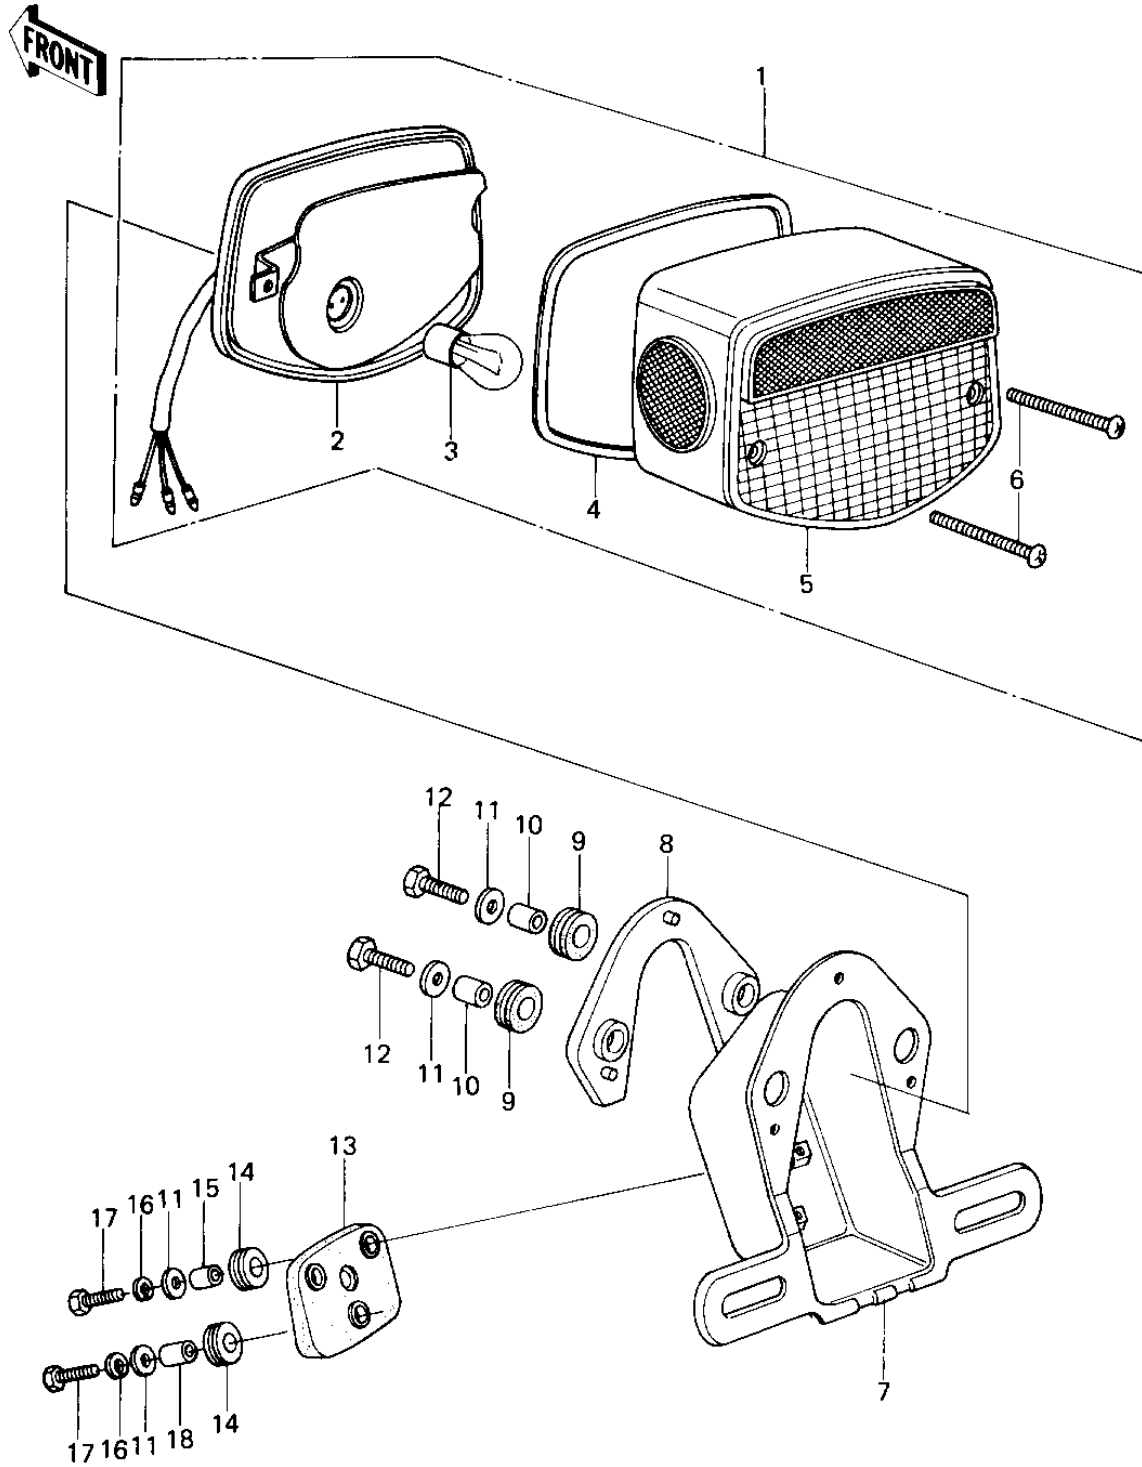

1978 SR PARTS DIAGRAM

TAILLIGHT

1978 SR PARTS LIST

TAILLIGHT

| ITEM NAME | PART NUMBER | QUANTITY |
|----------------------------------|-------------|----------|
| TAIL LAMP UNIT (Ref # 1) | 23025-064 | 1 |
| CASE,TAIL LIGHT (Ref # 2) | 23027-041 | 1 |
| BULB,12V 32/3CP (Ref # 3) | 92069-059 | 1 |
| GASKET,TAIL LENS (Ref # 4) | 23028-021 | 1 |
| LENS,TAIL LAMP (Ref # 5) | 23026-034 | 1 |
| SCREW-PAN-CROS (Ref # 6) | 220R0460 | 2 |
| BRACKET,TAIL LAMP (Ref # 7) | 23036-1005 | 1 |
| DAMPER RUBBER (Ref # 8) | 23066-023 | 1 |
| DAMPER RUBBER (Ref # 9) | 23066-020 | 2 |
| COLLAR,6.8X10X8.5 (Ref # 10) | 92027-129 | 2 |
| WASHER 6.5X20X1.6T (Ref # 11) | 92022-125 | 5 |
| BOLT-UPSET (Ref # 12) | 112G0618 | 2 |
| DAMPER,TAIL LAMP (Ref # 13) | 92075-1055 | 1 |
| DAMPER RUBBER,RR FEND (Ref # 14) | 92075-121 | 3 |
| COLLAR 6.8X10X14.5 (Ref # 15) | 92027-156 | 2 |
| WASHER SPRING 6MM (Ref # 16) | 461F0600 | 3 |
| BOLT-UPSET (Ref # 17) | 112G0625 | 3 |
| COLLAR (Ref # 18) | 92027-169 | 1 |