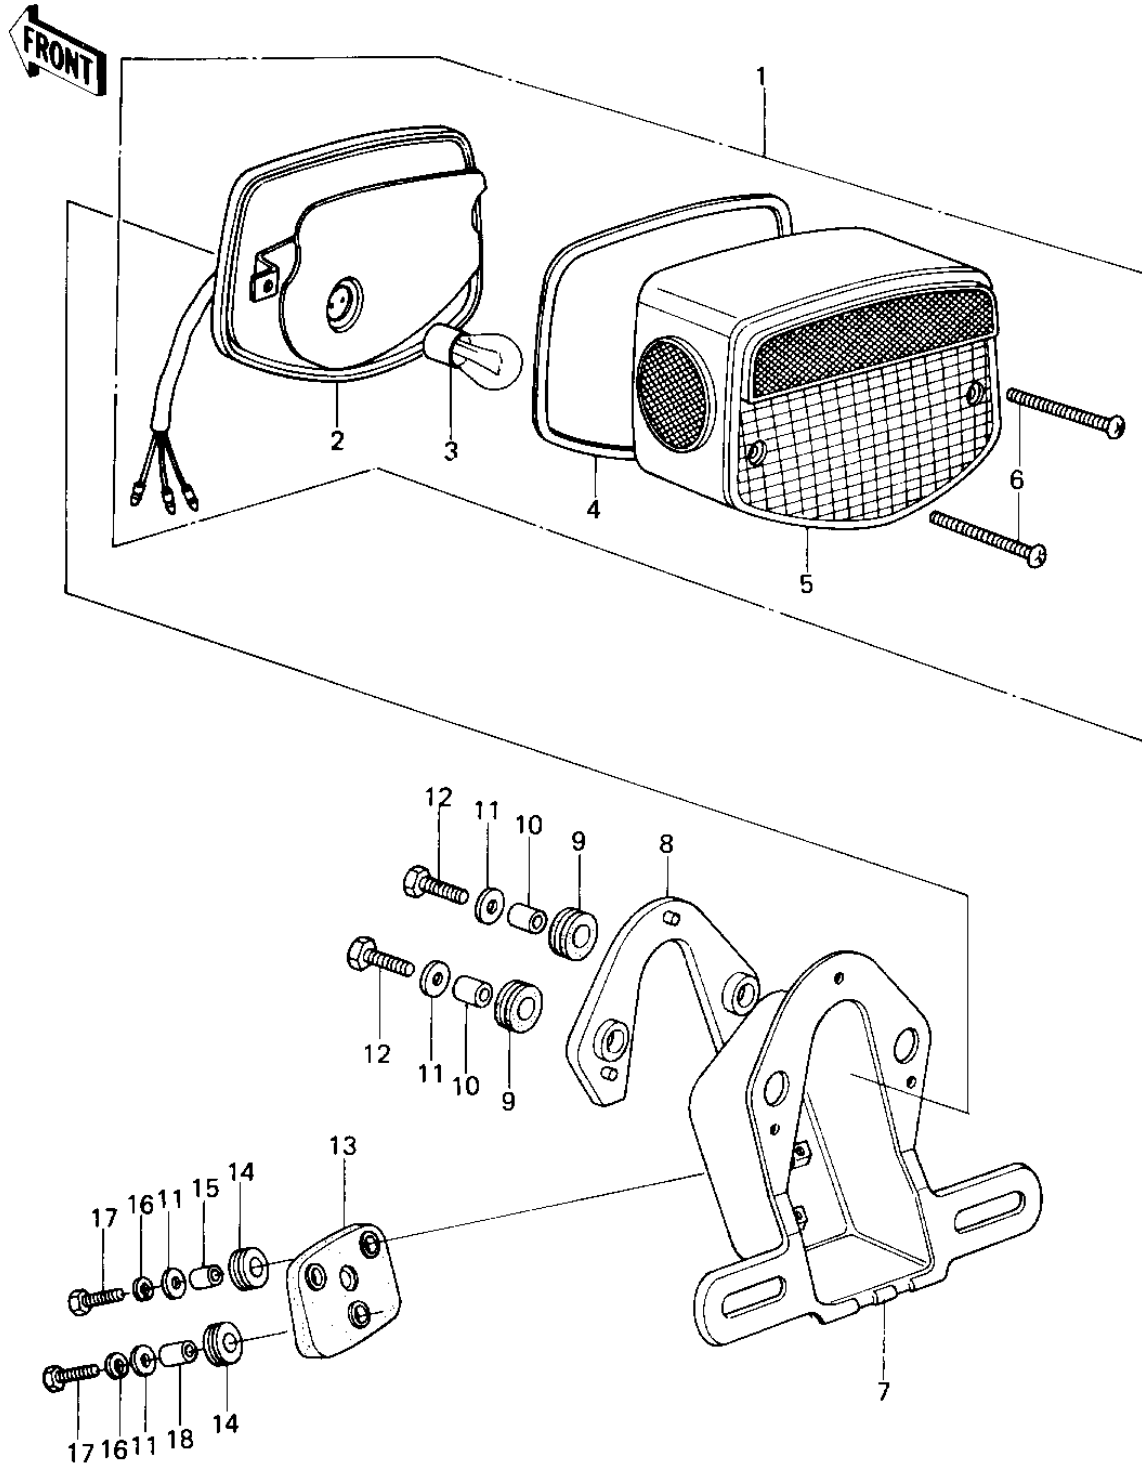

1978 SR PARTS DIAGRAM

TAILLIGHT

**Kawasaki**

Let the good times roll®

1978 SR PARTS LIST

TAILLIGHT

ITEM NAME	PART NUMBER	QUANTITY
TAIL LAMP UNIT (Ref # 1)	23025-064	1
CASE,TAIL LIGHT (Ref # 2)	23027-041	1
BULB,12V 32/3CP (Ref # 3)	92069-059	1
GASKET,TAIL LENS (Ref # 4)	23028-021	1
LENS,TAIL LAMP (Ref # 5)	23026-034	1
SCREW-PAN-CROS (Ref # 6)	220R0460	2
BRACKET,TAIL LAMP (Ref # 7)	23036-1005	1
DAMPER RUBBER (Ref # 8)	23066-023	1
DAMPER RUBBER (Ref # 9)	23066-020	2
COLLAR,6.8X10X8.5 (Ref # 10)	92027-129	2
WASHER 6.5X20X1.6T (Ref # 11)	92022-125	5
BOLT-UPSET (Ref # 12)	112G0618	2
DAMPER,TAIL LAMP (Ref # 13)	92075-1055	1
DAMPER RUBBER,RR FEND (Ref # 14)	92075-121	3
COLLAR 6.8X10X14.5 (Ref # 15)	92027-156	2
WASHER SPRING 6MM (Ref # 16)	461F0600	3
BOLT-UPSET (Ref # 17)	112G0625	3
COLLAR (Ref # 18)	92027-169	1