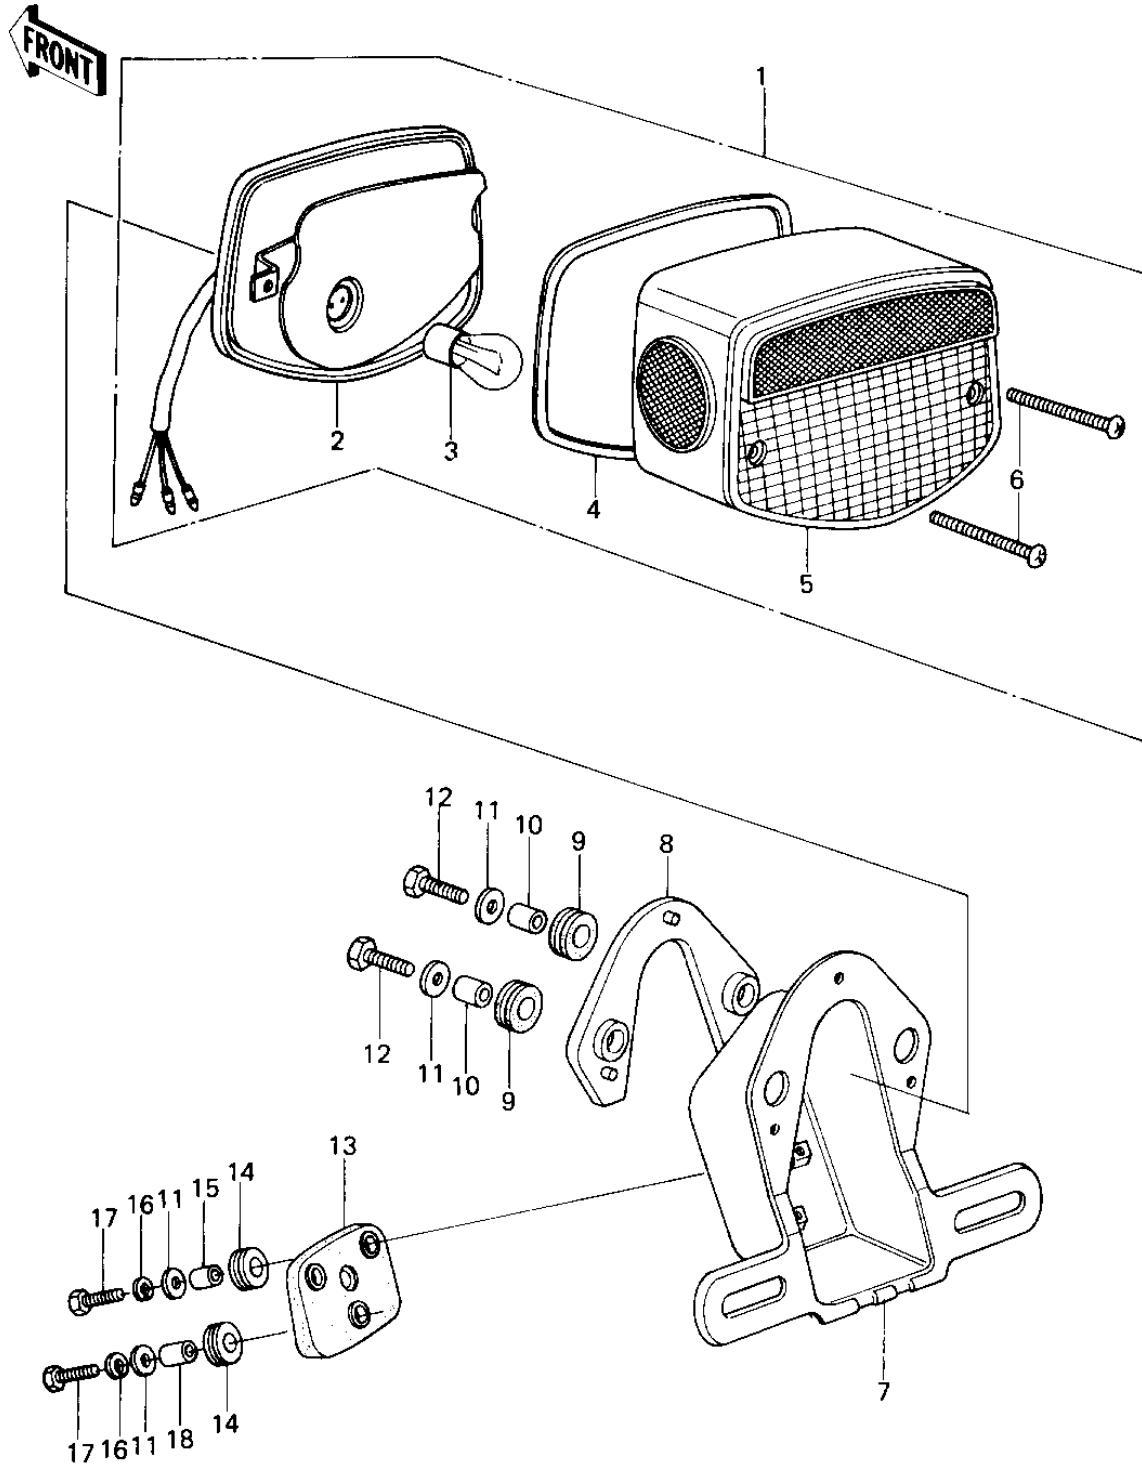

1978 SR PARTS DIAGRAM

TAILLIGHT

1978 SR PARTS LIST

TAILLIGHT

| ITEM NAME | PART NUMBER | QUANTITY |
|----------------------------------|-------------|----------|
| TAIL LAMP UNIT (Ref # 1) | 23025-064 | 1 |
| CASE,TAIL LIGHT (Ref # 2) | 23027-041 | 1 |
| BULB,12V 32/3CP (Ref # 3) | 92069-059 | 1 |
| GASKET,TAIL LENS (Ref # 4) | 23028-021 | 1 |
| LENS,TAIL LAMP (Ref # 5) | 23026-034 | 1 |
| SCREW-PAN-CROS (Ref # 6) | 220R0460 | 1 |
| BRACKET,TAIL LAMP (Ref # 7) | 23036-1005 | 1 |
| DAMPER RUBBER (Ref # 8) | 23066-023 | 1 |
| DAMPER RUBBER (Ref # 9) | 23066-020 | 1 |
| COLLAR,6.8X10X8.5 (Ref # 10) | 92027-129 | 1 |
| WASHER 6.5X20X1.6T (Ref # 11) | 92022-125 | 1 |
| BOLT-UPSET (Ref # 12) | 112G0618 | 1 |
| DAMPER,TAIL LAMP (Ref # 13) | 92075-1055 | 1 |
| DAMPER RUBBER,RR FEND (Ref # 14) | 92075-121 | 1 |
| COLLAR 6.8X10X14.5 (Ref # 15) | 92027-156 | 1 |
| WASHER SPRING 6MM (Ref # 16) | 461F0600 | 1 |
| BOLT-UPSET (Ref # 17) | 112G0625 | 1 |
| COLLAR (Ref # 18) | 92027-169 | 1 |