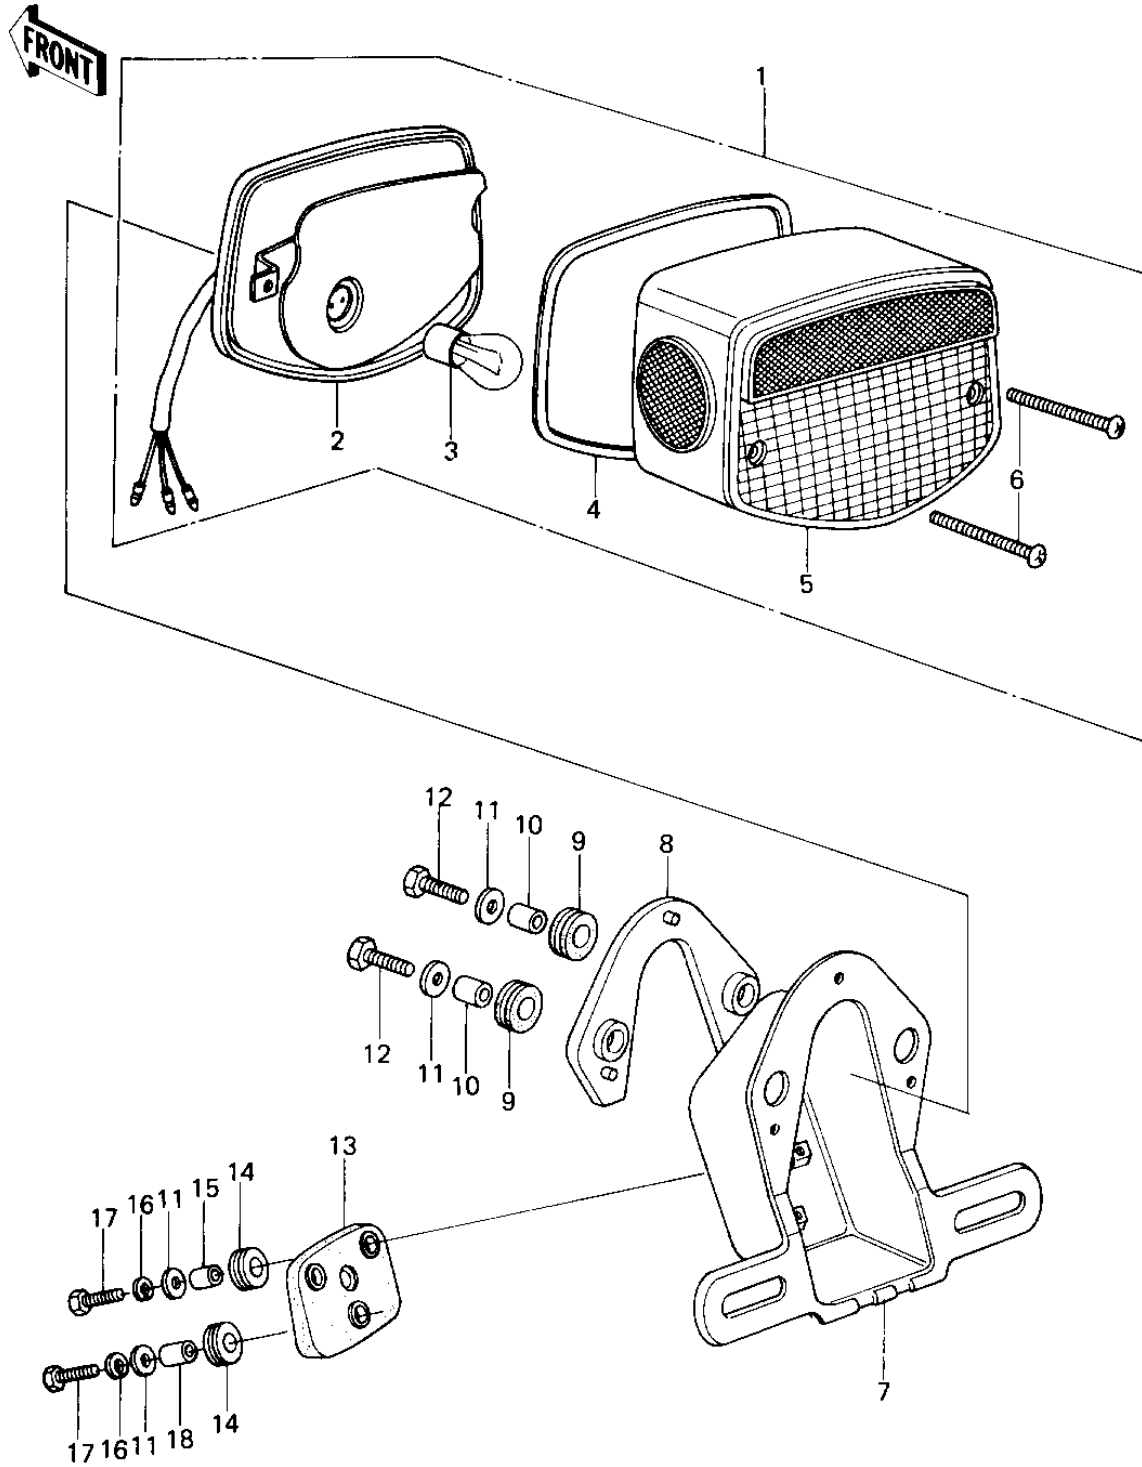

1978 SR PARTS DIAGRAM

TAILLIGHT

1978 SR PARTS LIST

TAILLIGHT

ITEM NAME	PART NUMBER	QUANTITY
TAIL LAMP UNIT (Ref # 1)	23025-064	1
CASE,TAIL LIGHT (Ref # 2)	23027-041	1
BULB,12V 32/3CP (Ref # 3)	92069-059	1
GASKET,TAIL LENS (Ref # 4)	23028-021	1
LENS,TAIL LAMP (Ref # 5)	23026-034	1
SCREW-PAN-CROS (Ref # 6)	220R0460	1
BRACKET,TAIL LAMP (Ref # 7)	23036-1005	1
DAMPER RUBBER (Ref # 8)	23066-023	1
DAMPER RUBBER (Ref # 9)	23066-020	1
COLLAR,6.8X10X8.5 (Ref # 10)	92027-129	1
WASHER 6.5X20X1.6T (Ref # 11)	92022-125	1
BOLT-UPSET (Ref # 12)	112G0618	1
DAMPER,TAIL LAMP (Ref # 13)	92075-1055	1
DAMPER RUBBER,RR FEND (Ref # 14)	92075-121	1
COLLAR 6.8X10X14.5 (Ref # 15)	92027-156	1
WASHER SPRING 6MM (Ref # 16)	461F0600	1
BOLT-UPSET (Ref # 17)	112G0625	1
COLLAR (Ref # 18)	92027-169	1