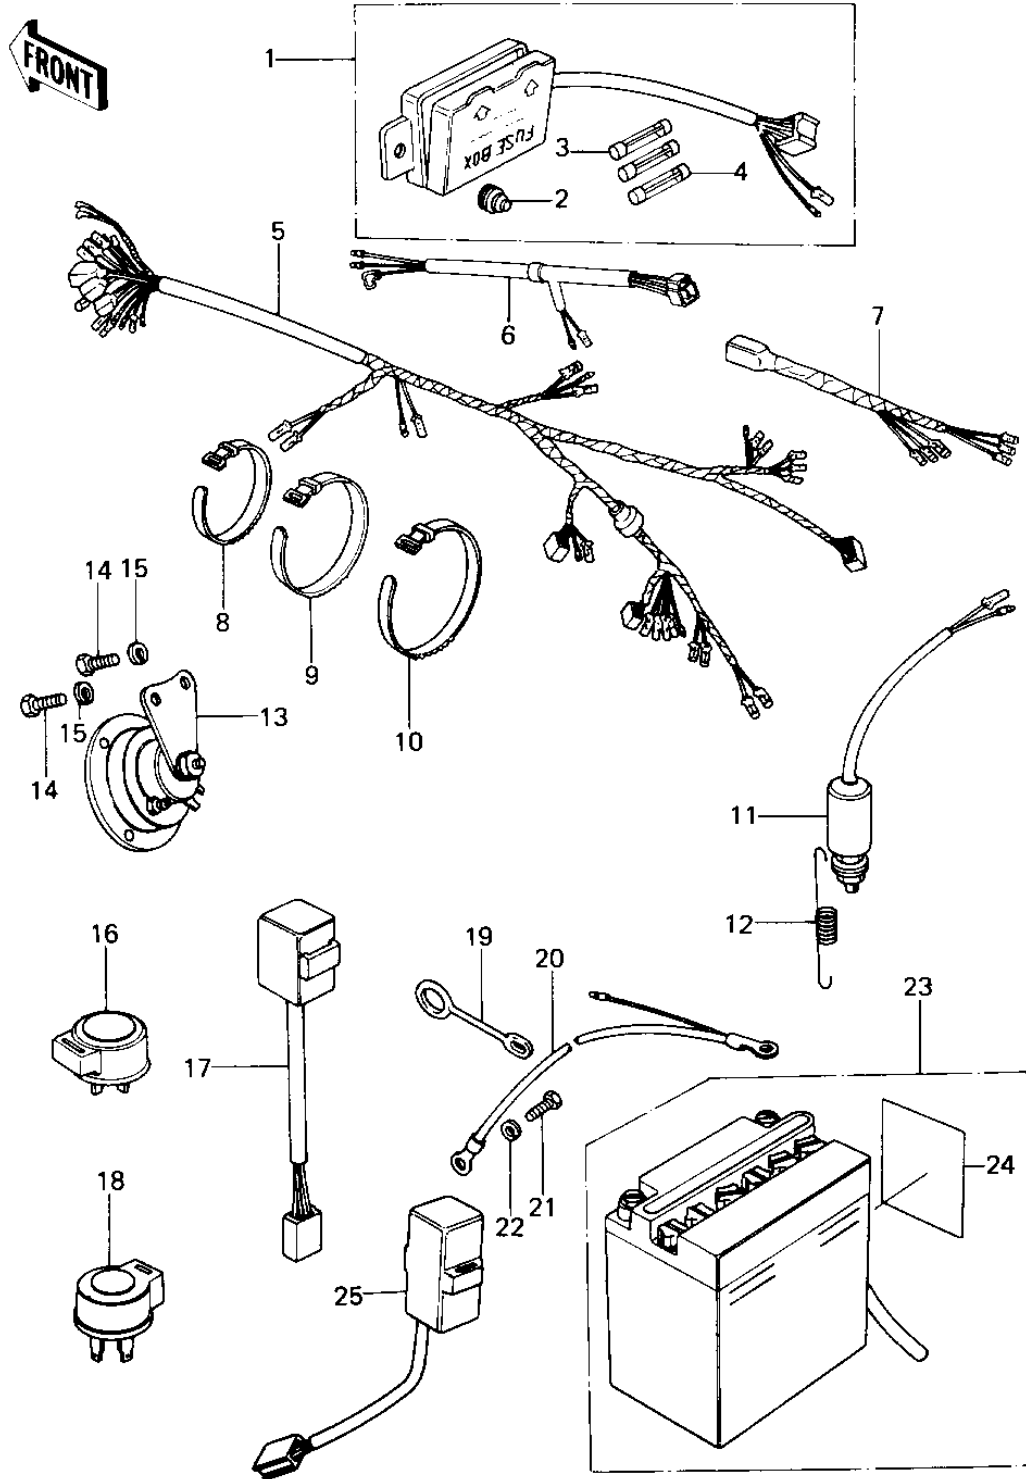

# 1978 SR PARTS DIAGRAM

# 1978 SR PARTS LIST

## CHASSIS ELECTRICAL EQUIPMENT

ITEM NAME	PART NUMBER	QUANTITY
FUSE ASSY (Ref # 1)	26004-1002	1
DAMPER RUBBER,FUSE (Ref # 2)	92075-279	1
FUSE-20A (Ref # 3)	26006-005	2
FUSE 10A (Ref # 4)	26006-003	3
HARNESS,MAIN (Ref # 5)	26001-1027	1
HARNESS,MAIN (Ref # 5)	26001-1061	1
HARNESS,CENTER (Ref # 6)	26001-1022	1
WIRING HARNESS,REAR (Ref # 7)	26002-063	1
BAND,SHORT (Ref # 8)	92072-030	2
BAND,SHORT (Ref # 8)	92072-030	5
BAND,MIDDLE (Ref # 9)	92072-031	1
BAND,WIRING HARNESS (Ref # 10)	92072-056	4
SWITCH-BRAKE LAMP (Ref # 11)	27010-017	1
SPRING BRAKE LAMP SW (Ref # 12)	27011-009	1
HORN (Ref # 13)	27003-076	1
BOLT-UPSET,6X16 (Ref # 14)	112G0616	2
WASHER SPRING 8MM (Ref # 15)	461F0800	2
RELAY,TURN SIGNAL (Ref # 16)	27002-016	1
SWITCH,OUTAGE,INDICTR (Ref # 17)	28019-001	1
RELAY-TURN SIGNAL (Ref # 18)	27002-011	1
CLAMP,OVER FLOW PIPE (Ref # 19)	92037-134	1
WIRE,BATTERY GROUND (Ref # 20)	26010-049	1
BOLT,HEX HEAD,6MM (Ref # 21)	92001-137	1
WASHER SPRING 6MM (Ref # 22)	461F0600	1
YUA BAT YB10L-A2 (Ref # 23)	26012-041	1
LABEL-WARNING,BATTERY (Ref # 24)	56040-1036	1
SWITCH,FUEL CHECK (Ref # 25)	27010-1015	1