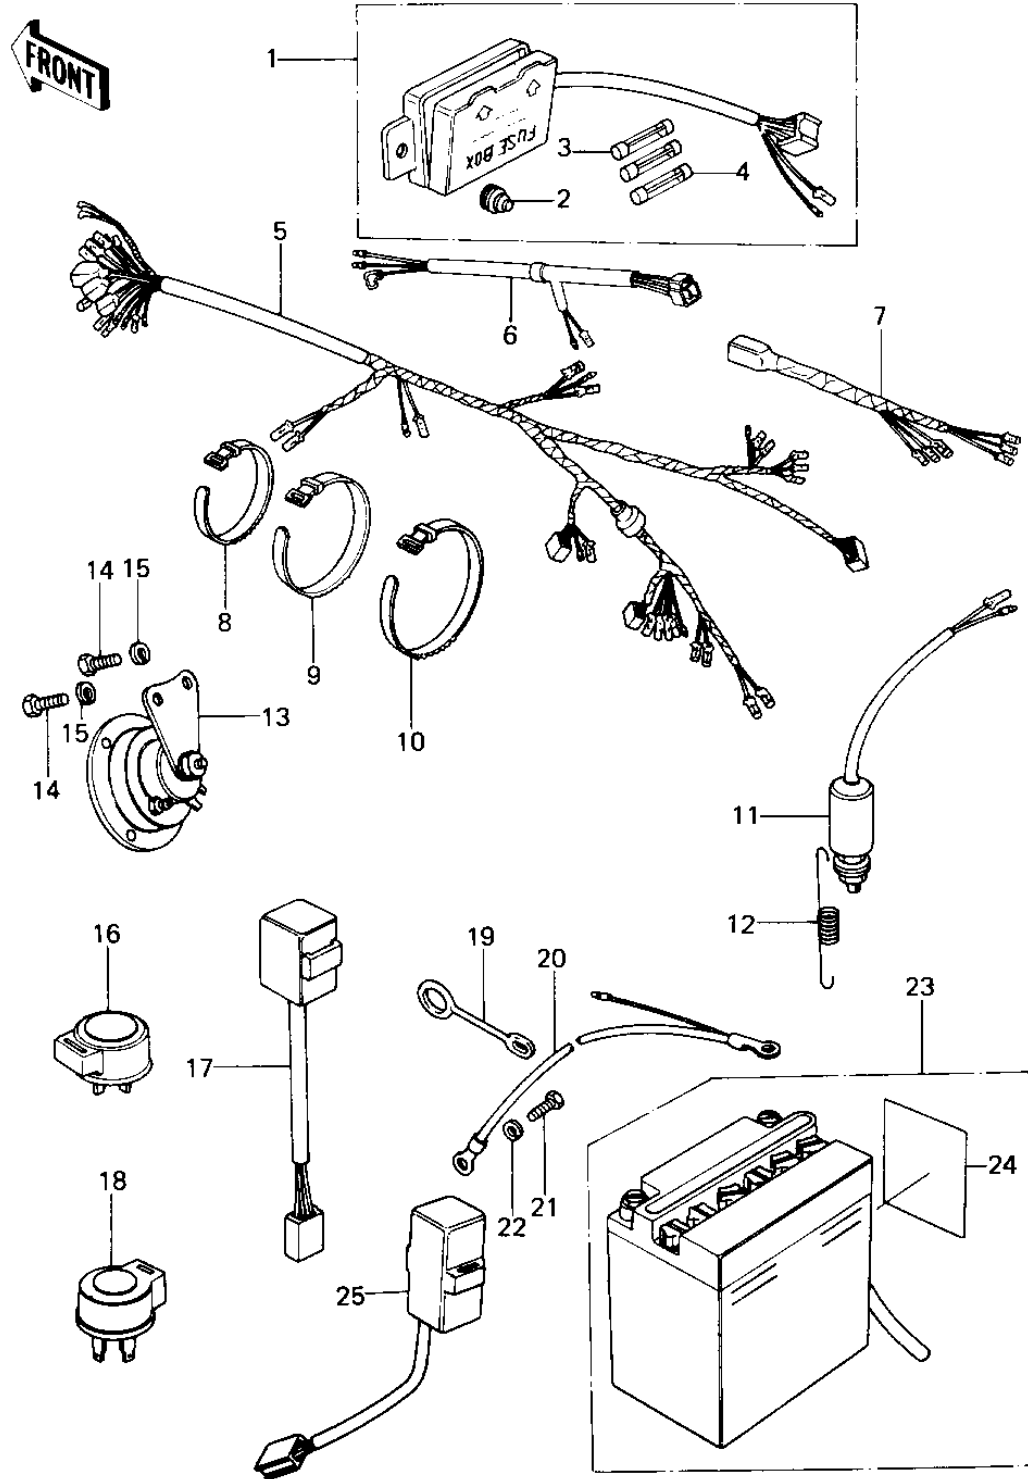

1978 SR PARTS DIAGRAM

CHASSIS ELECTRICAL EQUIPMENT

1978 SR PARTS LIST

CHASSIS ELECTRICAL EQUIPMENT

ITEM NAME	PART NUMBER	QUANTITY
FUSE ASSY (Ref # 1)	26004-1002	1
DAMPER RUBBER,FUSE (Ref # 2)	92075-279	1
FUSE-20A (Ref # 3)	26006-005	1
FUSE 10A (Ref # 4)	26006-003	1
HARNESS,MAIN (Ref # 5)	26001-1027	1
HARNESS,MAIN (Ref # 5)	26001-1061	1
HARNESS,CENTER (Ref # 6)	26001-1022	1
WIRING HARNESS,REAR (Ref # 7)	26002-063	1
BAND,SHORT (Ref # 8)	92072-030	1
BAND,SHORT (Ref # 8)	92072-030	1
BAND,MIDDLE (Ref # 9)	92072-031	1
BAND,WIRING HARNESS (Ref # 10)	92072-056	1
SWITCH-BRAKE LAMP (Ref # 11)	27010-017	1
SPRING BRAKE LAMP SW (Ref # 12)	27011-009	1
HORN (Ref # 13)	27003-076	1
BOLT-UPSET,6X16 (Ref # 14)	112G0616	1
WASHER SPRING 8MM (Ref # 15)	461F0800	1
RELAY,TURN SIGNAL (Ref # 16)	27002-016	1
SWITCH,OUTAGE,INDICTR (Ref # 17)	28019-001	1
RELAY-TURN SIGNAL (Ref # 18)	27002-011	1
CLAMP,OVER FLOW PIPE (Ref # 19)	92037-134	1
WIRE,BATTERY GROUND (Ref # 20)	26010-049	1
BOLT,HEX HEAD,6MM (Ref # 21)	92001-137	1
WASHER SPRING 6MM (Ref # 22)	461F0600	1
YUA BAT YB10L-A2 (Ref # 23)	26012-041	1
LABEL-WARNING,BATTERY (Ref # 24)	56040-1036	1
SWITCH,FUEL CHECK (Ref # 25)	27010-1015	1