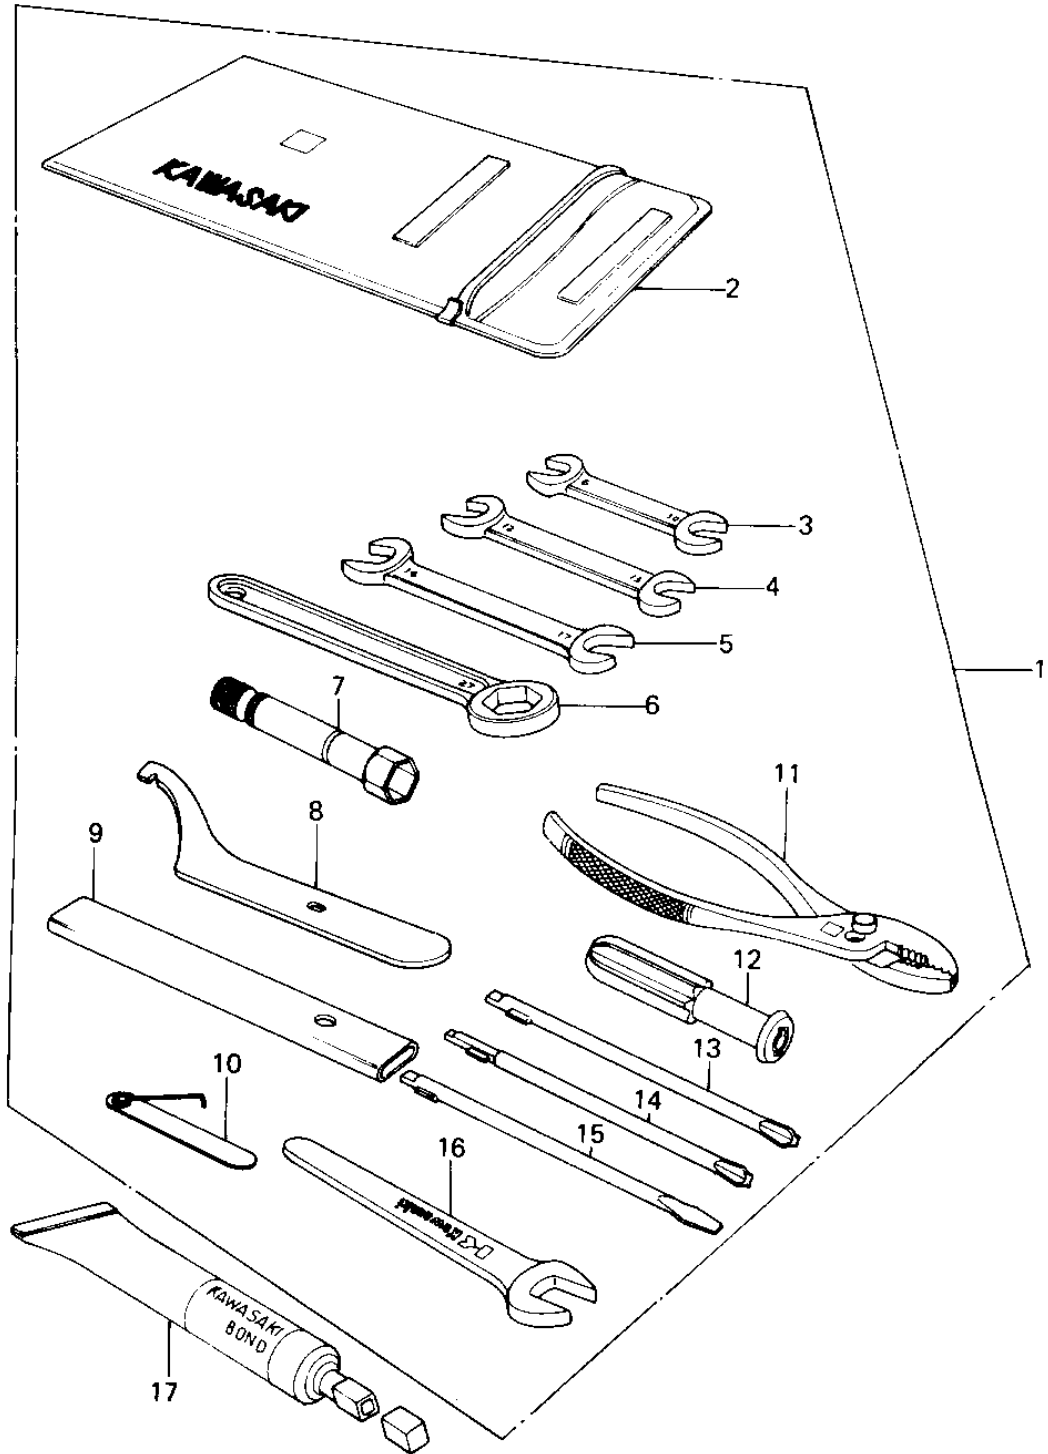

1978 SR PARTS DIAGRAM

OWNER TOOLS

1978 SR PARTS LIST

OWNER TOOLS

ITEM NAME	PART NUMBER	QUANTITY
TOOL KIT (Ref # 1)	56007-1012	1
BAG,TOOL (Ref # 2)	56008-009	1
WRENCH,OPEN,8X10 (Ref # 3)	92126-001	1
WRENCH,OPEN END,12X13 (Ref # 4)	92126-002	1
TOOL-WRENCH,OPEN END, (Ref # 5)	92110-1153	1
TOOL-WRENCH,BOX END,2 (Ref # 6)	92110-1147	1
WRENCH,SPARK PLUG (Ref # 7)	92108-008	1
WRENCH,HOOK (Ref # 8)	92110-1014	1
WRENCH,HOOK (Ref # 9)	92111-004	1
GAUGE,THICKENSS (Ref # 10)	92128-001	1
PLIERS,160MM (Ref # 11)	92112-003	1
92106-1001 (Canada) (Ref # 12)	92106-004	1
92107-1002 (Canada) (Ref # 13)	92107-008	1
TOOL-DRIVER (Ref # 14)	92107-1052	1
92107-1052 (Canada) (Ref # 15)	92107-007	1
WRENCH,OPEN END,22M/M (Ref # 16)	92110-1005	1
LIQUID GASKET (Ref # 17)	92104-002	1