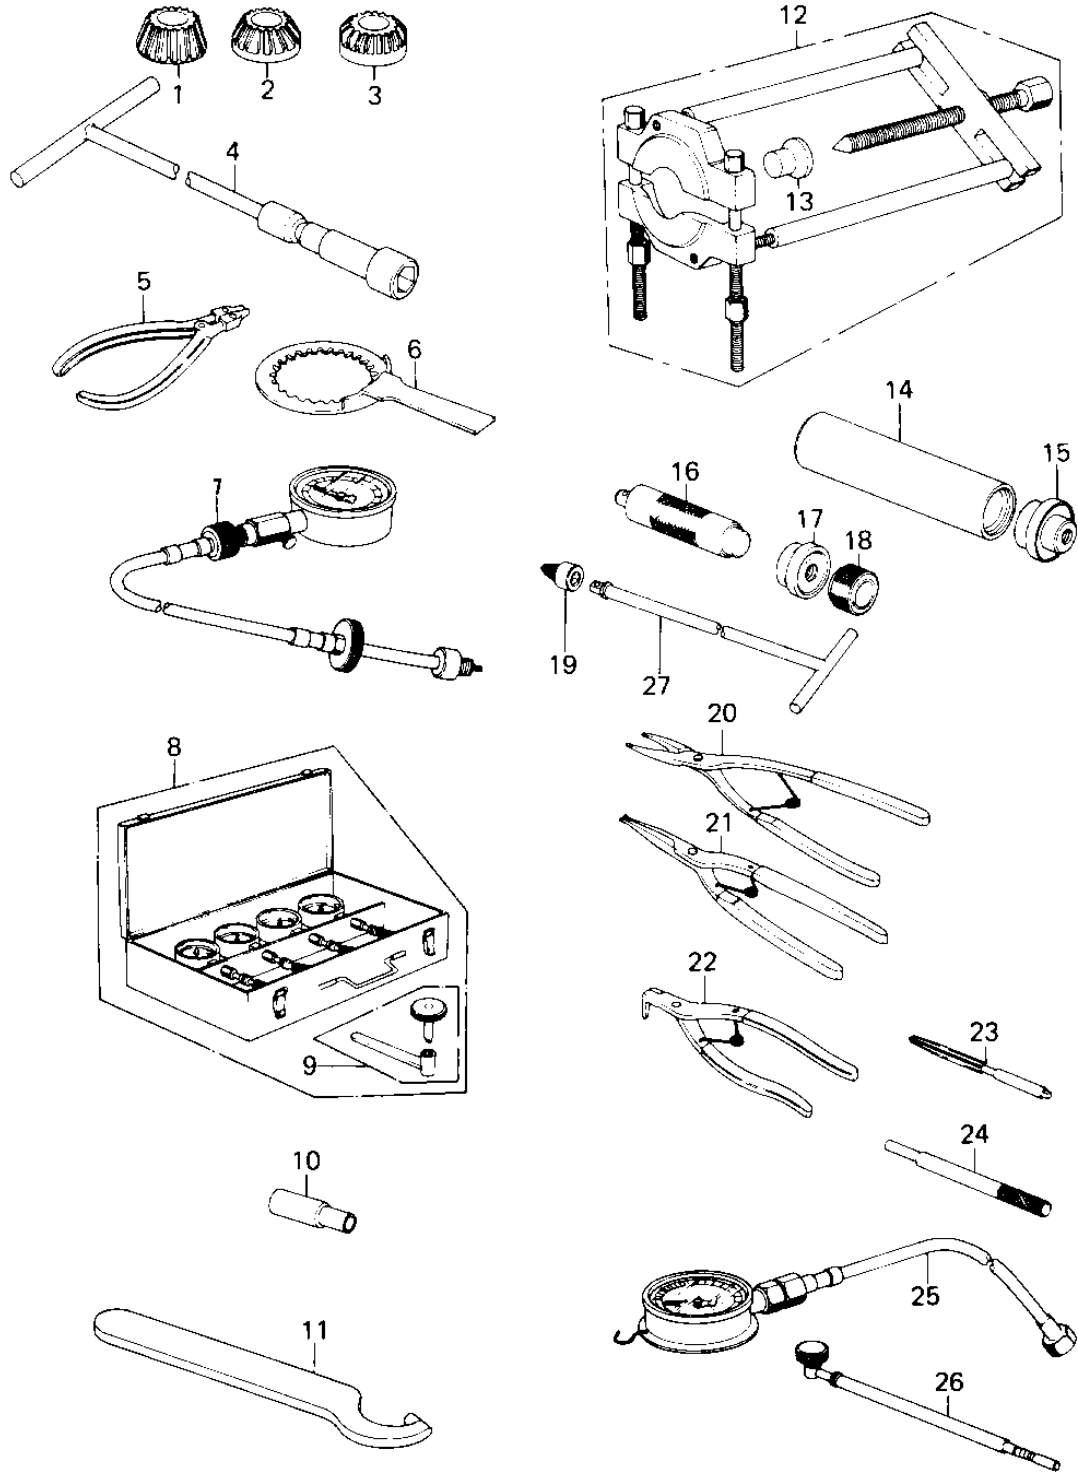

1978 SR PARTS DIAGRAM

SPECIAL SERVICE TOOLS "A"

1978 SR PARTS LIST

SPECIAL SERVICE TOOLS "A"

| ITEM NAME | PART NUMBER | QUANTITY |
|--------------------------------------|-------------|----------|
| *** N.L.A.*** (Canada) (Ref # 1) | 57001-101 | 1 |
| *** N.L.A.*** (Canada) (Ref # 2) | 57001-102 | 1 |
| *** N.L.A.*** (Canada) (Ref # 3) | 57001-104 | 1 |
| WRENCH,SPARK PLUG (Canada) (Ref # 4) | 57001-110 | 1 |
| PLIERS-PISTON RING (Ref # 5) | 57001-115 | 1 |
| 57001-1243 (Canada) (Ref # 6) | 57001-119 | 1 |
| *** N.L.A.*** (Canada) (Ref # 7) | 57001-123 | 1 |
| *** N.L.A.*** (Canada) (Ref # 8) | 57001-127 | 1 |
| ADJUSTER,THROTTLE VALV (Ref # 9) | 57001-120 | 1 |
| *** N.L.A.*** (Canada) (Ref # 10) | 57001-132 | 1 |
| 57001-1100 (Canada) (Ref # 11) | 57001-134 | 1 |
| PULLER,STEM BEARING (Ref # 12) | 57001-135 | 1 |
| ADAPTER,STEM BEARING (Ref # 13) | 57001-136 | 1 |
| DRIVER,STEM BEARING (Ref # 14) | 57001-137 | 1 |
| 57001-1129 (Canada) (Ref # 15) | 57001-138 | 1 |
| *** N.L.A.*** (Canada) (Ref # 16) | 57001-139 | 1 |
| 57001-1129 (Canada) (Ref # 17) | 57001-140 | 1 |
| *** N.L.A.*** (Canada) (Ref # 18) | 57001-141 | 1 |
| 57001-1011 (Canada) (Ref # 19) | 57001-181 | 1 |
| PLIERS,CIRCLIP,INSIDE (Ref # 20) | 57001-143 | 1 |
| PLIERS,CIRCLIP,OUTSID (Ref # 21) | 57001-144 | 1 |
| PLIERS,CIRCLIP (Ref # 22) | 57001-154 | 1 |
| REAMER,VALVE GUIDE (Ref # 23) | 57001-162 | 1 |
| ARBOR,VALVE GUIDE (Ref # 24) | 57001-163 | 1 |
| GAUGE,OIL PRESSURE (Ref # 25) | 57001-164 | 1 |
| GAUGE,FUEL LEVEL (Ref # 26) | 57001-208 | 1 |
| HANDLE,FORK CLY HOLDR (Ref # 27) | 57001-183 | 1 |