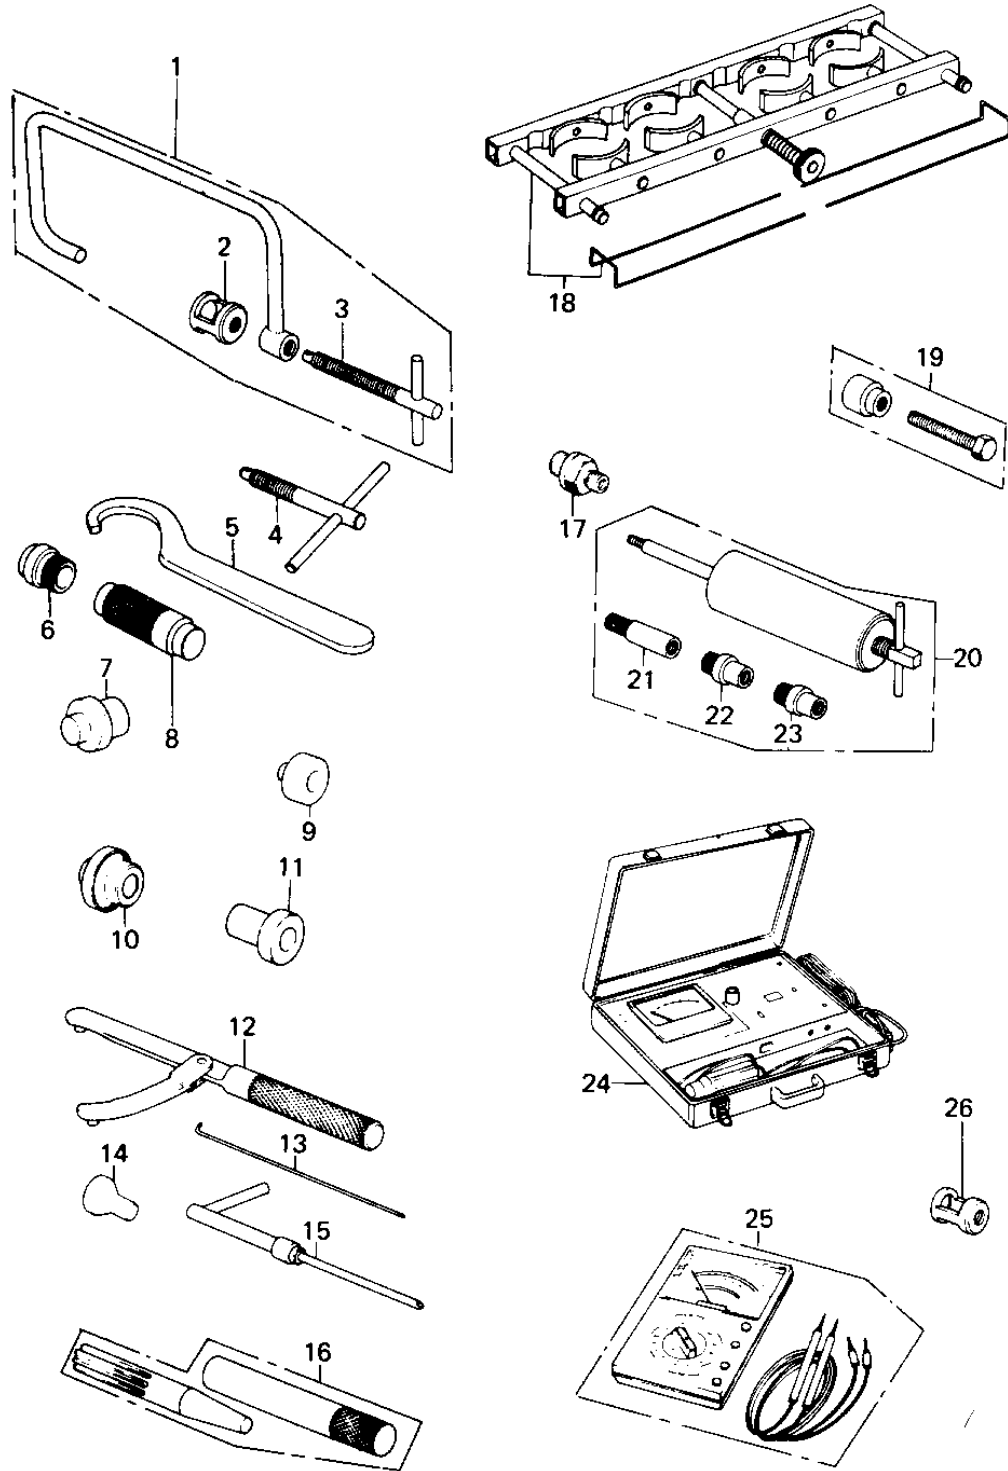

1978 SR PARTS DIAGRAM

SPECIAL SERVICE TOOLS "B"

1978 SR PARTS LIST

SPECIAL SERVICE TOOLS "B"

ITEM NAME	PART NUMBER	QUANTITY
COMPRESSOR,VLV SPRING (Ref # 1)	57001-241	1
57001-246 (Canada) (Ref # 2)	57001-242	1
BOLT,VALVE COMPRESER (Ref # 3)	57001-244	1
57001-1216 (Canada) (Ref # 4)	57001-254	1
HOLDER,DYNAMO ROTOR (Ref # 5)	57001-255	1
*** N.L.A.*** (Canada) (Ref # 6)	57001-265	1
GUIDE,SHFT SFT OIL SE (Ref # 7)	57001-266	1
57001-1129 (Canada) (Ref # 8)	57001-286	1
57001-1129 (Canada) (Ref # 9)	57001-290	1
*** N.L.A.*** (Canada) (Ref # 10)	57001-296	1
*** N.L.A.*** (Canada) (Ref # 11)	57001-297	1
57001-1343 (Canada) (Ref # 12)	57001-306	1
*** N.L.A.*** (Canada) (Ref # 13)	57001-309	1
ADAPTER,2ND GEAR PULR (Ref # 14)	57001-317	1
ADJUSTER BALANCE (Ref # 15)	57001-351	1
*** N.L.A.*** (Canada) (Ref # 16)	57001-380	1
57001-1278 (Canada) (Ref # 17)	57001-403	1
COMPRESSOR-PSTN RING (Ref # 18)	57001-531	1
UNAVAILABLE IN PRICE BOOK (Ref # 19)	57001-535	1
PULLER-PISTON PIN (Ref # 20)	57001-910	1
ADAPTER A,PIN PULLER (Canada) (Ref # 21)	57001-912	(1
ADAPTER B, PIN PULLER (Ref # 22)	57001-913	(1
ADAPTER C,PIN PULLER (Ref # 23)	57001-914	1
*** N.L.A.*** (Canada) (Ref # 24)	57001-980	1
MULTIMETER (Ref # 25)	57001-983	1
ADAPTER,VLV COMPRESR (Ref # 26)	57001-243	1