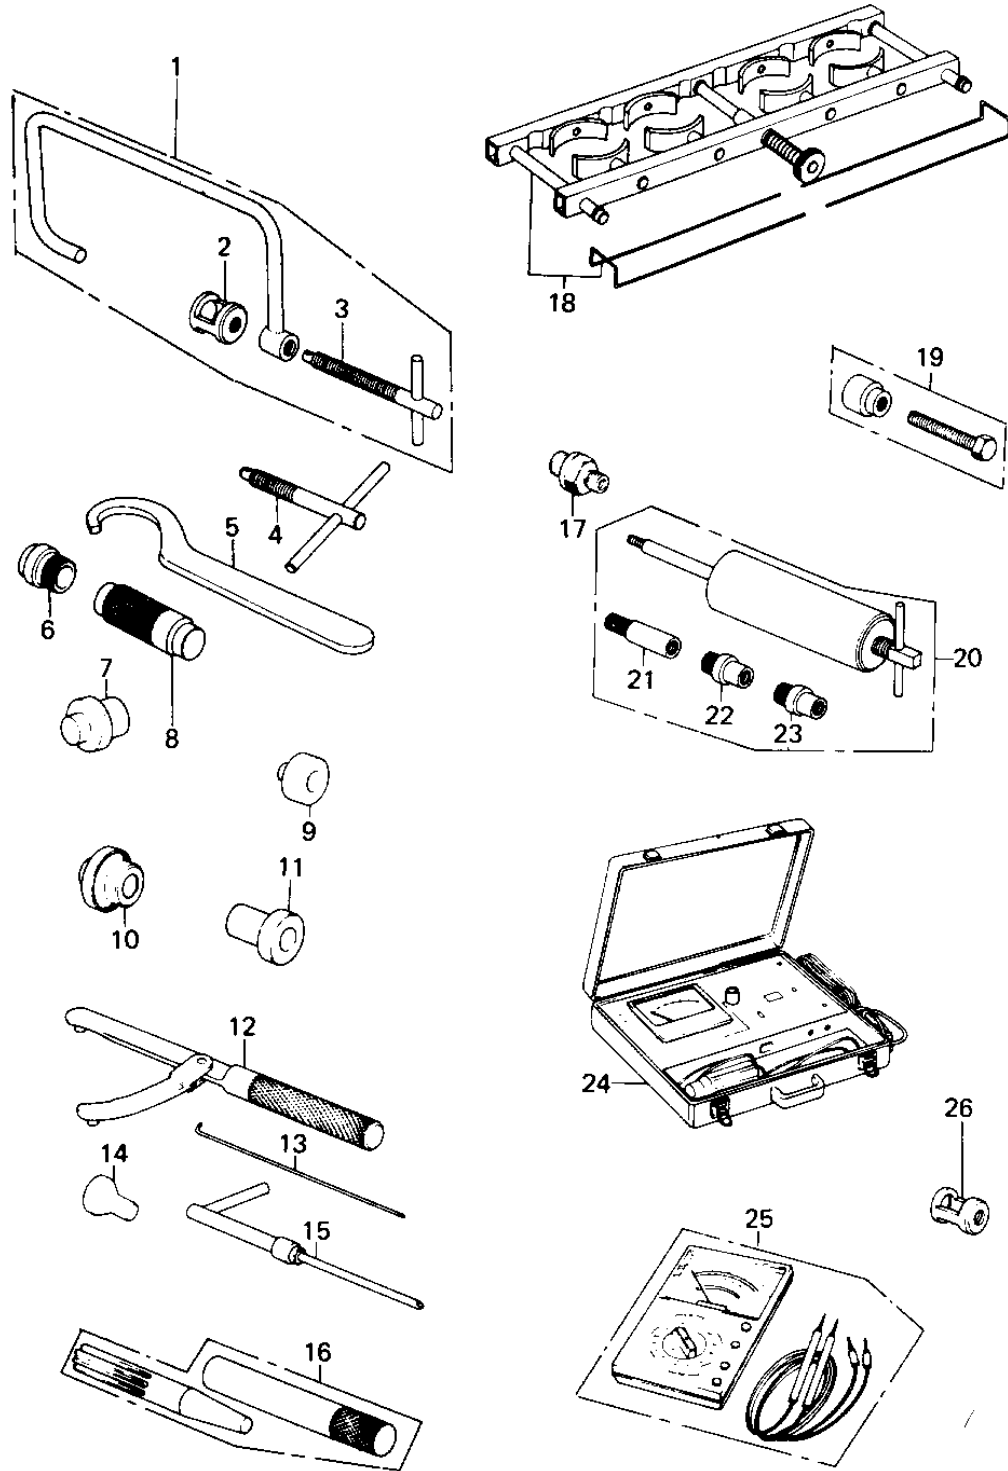

# 1978 SR PARTS DIAGRAM

SPECIAL SERVICE TOOLS "B"

# 1978 SR PARTS LIST

## SPECIAL SERVICE TOOLS "B"

ITEM NAME	PART NUMBER	QUANTITY
COMPRESSOR,VLV SPRING (Ref # 1)	57001-241	1
57001-246 (Canada) (Ref # 2)	57001-242	1
BOLT,VALVE COMPRESER (Ref # 3)	57001-244	1
57001-1216 (Canada) (Ref # 4)	57001-254	1
HOLDER,DYNAMO ROTOR (Ref # 5)	57001-255	1
*** N.L.A.*** (Canada) (Ref # 6)	57001-265	1
GUIDE,SHFT SFT OIL SE (Ref # 7)	57001-266	1
57001-1129 (Canada) (Ref # 8)	57001-286	1
57001-1129 (Canada) (Ref # 9)	57001-290	1
*** N.L.A.*** (Canada) (Ref # 10)	57001-296	1
*** N.L.A.*** (Canada) (Ref # 11)	57001-297	1
57001-1343 (Canada) (Ref # 12)	57001-306	1
*** N.L.A.*** (Canada) (Ref # 13)	57001-309	1
ADAPTER,2ND GEAR PULR (Ref # 14)	57001-317	1
ADJUSTER BALANCE (Ref # 15)	57001-351	1
*** N.L.A.*** (Canada) (Ref # 16)	57001-380	1
57001-1278 (Canada) (Ref # 17)	57001-403	1
COMPRESSOR-PSTN RING (Ref # 18)	57001-531	1
UNAVAILABLE IN PRICE BOOK (Ref # 19)	57001-535	1
PULLER-PISTON PIN (Ref # 20)	57001-910	1
ADAPTER A,PIN PULLER (Canada) (Ref # 21)	57001-912	(1
ADAPTER B, PIN PULLER (Ref # 22)	57001-913	(1
ADAPTER C,PIN PULLER (Ref # 23)	57001-914	1
*** N.L.A.*** (Canada) (Ref # 24)	57001-980	1
MULTIMETER (Ref # 25)	57001-983	1
ADAPTER,VLV COMPRESR (Ref # 26)	57001-243	1