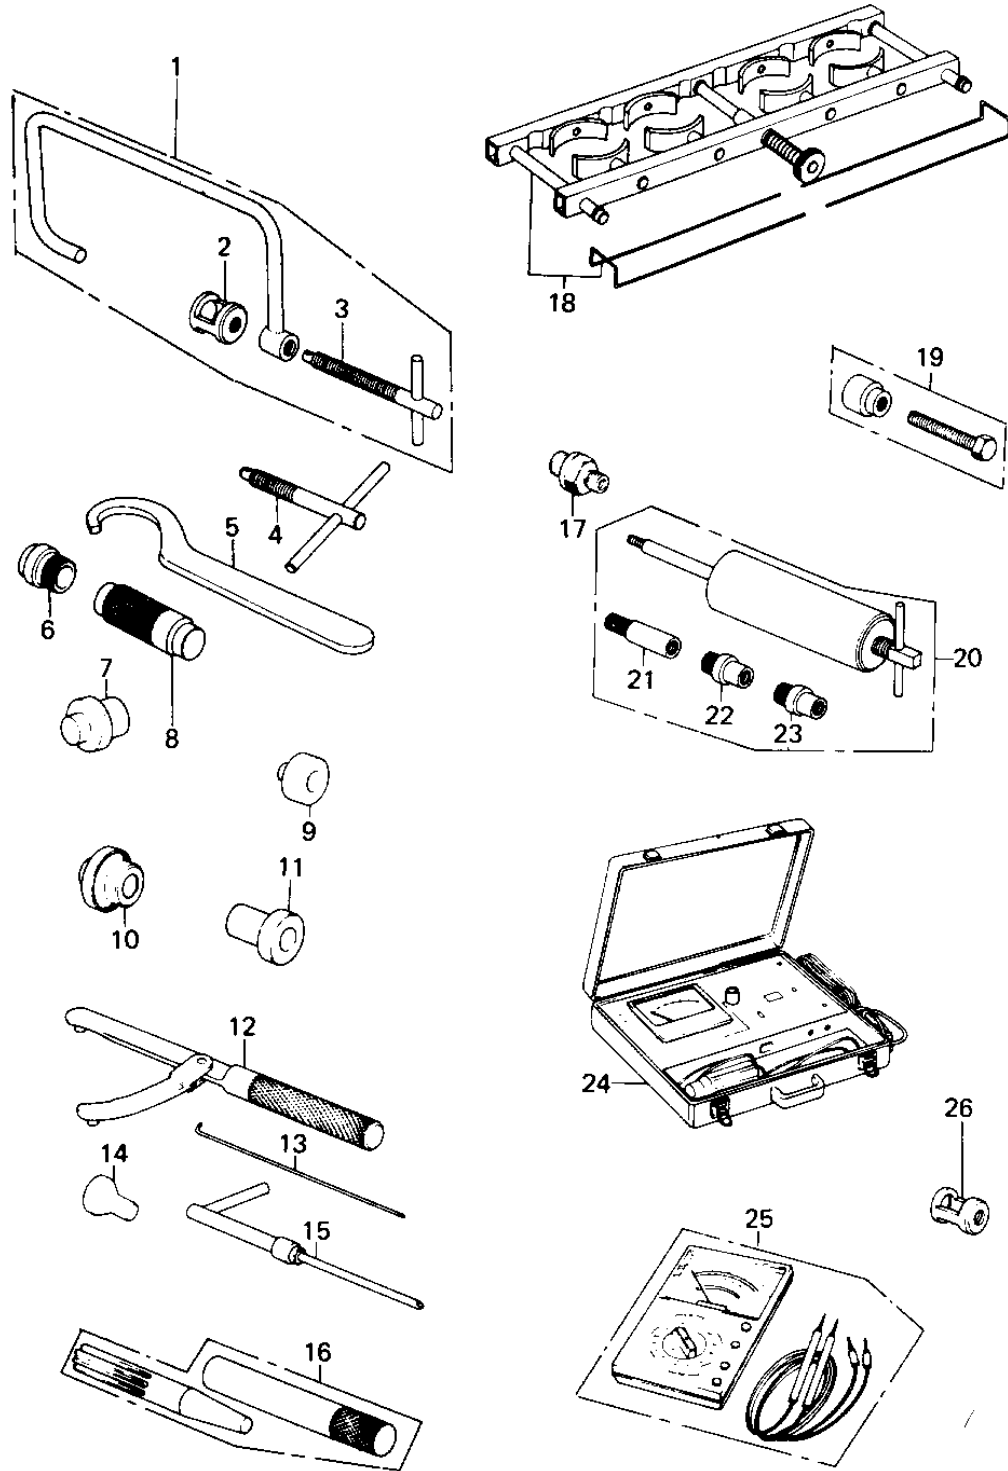

# 1978 SR PARTS DIAGRAM

SPECIAL SERVICE TOOLS "B"

# 1978 SR PARTS LIST

## SPECIAL SERVICE TOOLS "B"

ITEM NAME	PART NUMBER	QUANTITY
COMPRESSOR,VLV SPRING (Ref # 1)	57001-241	1
57001-246 (Canada) (Ref # 2)	57001-242	1
BOLT,VALVE COMPRESER (Ref # 3)	57001-244	1
57001-1216 (Canada) (Ref # 4)	57001-254	1
HOLDER,DYNAMO ROTOR (Ref # 5)	57001-255	1
*** N.L.A.*** (Canada) (Ref # 6)	57001-265	1
GUIDE,SHFT SFT OIL SE (Ref # 7)	57001-266	1
57001-1129 (Canada) (Ref # 8)	57001-286	1
57001-1129 (Canada) (Ref # 9)	57001-290	1
*** N.L.A.*** (Canada) (Ref # 10)	57001-296	1
*** N.L.A.*** (Canada) (Ref # 11)	57001-297	1
57001-1343 (Canada) (Ref # 12)	57001-306	1
*** N.L.A.*** (Canada) (Ref # 13)	57001-309	1
ADAPTER,2ND GEAR PULR (Ref # 14)	57001-317	1
ADJUSTER BALANCE (Ref # 15)	57001-351	1
*** N.L.A.*** (Canada) (Ref # 16)	57001-380	1
57001-1278 (Canada) (Ref # 17)	57001-403	1
COMPRESSOR-PSTN RING (Ref # 18)	57001-531	1
UNAVAILABLE IN PRICE BOOK (Ref # 19)	57001-535	1
PULLER-PISTON PIN (Ref # 20)	57001-910	1
ADAPTER A,PIN PULLER (Canada) (Ref # 21)	57001-912	1
ADAPTER B, PIN PULLER (Ref # 22)	57001-913	1
ADAPTER C,PIN PULLER (Ref # 23)	57001-914	1
*** N.L.A.*** (Canada) (Ref # 24)	57001-980	1
MULTIMETER (Ref # 25)	57001-983	1
ADAPTER,VLV COMPRESR (Ref # 26)	57001-243	1