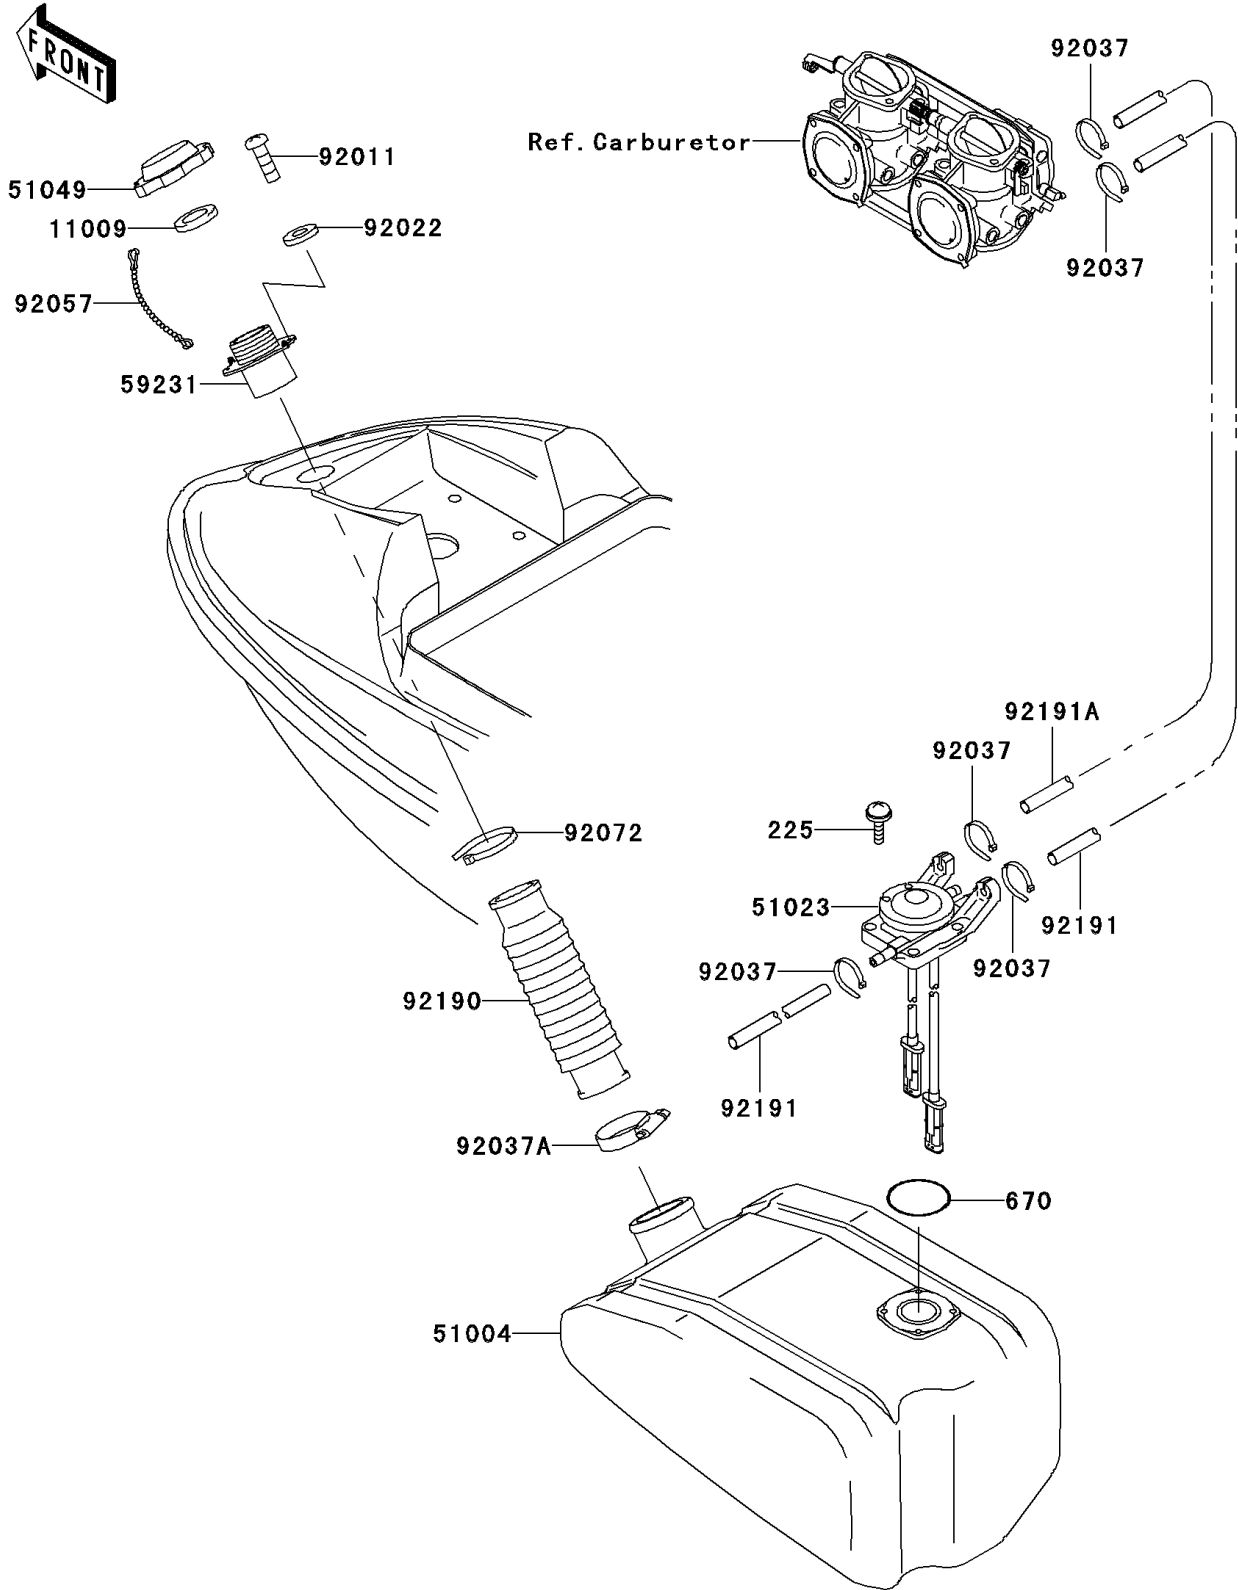

1998 SXI PRO PARTS DIAGRAM

Fuel Tank

F3173

1998 SXI PRO PARTS LIST

Fuel Tank

ITEM NAME	PART NUMBER	QUANTITY
SCREW-PAN-WSP-CROS,5X20 (Ref # 225)	225R0520	4
O RING,36MM (Ref # 670)	670B3036	1
GASKET,TANK CAP (Ref # 11009)	11009-3020	1
TANK-FUEL (Ref # 51004)	51004-3727	1
TAP-ASSY,FUEL (Ref # 51023)	51023-3735	1
CAP-TANK,FUEL (Ref # 51049)	51049-3719	1
FILLER,FUEL TANK (Ref # 59231)	59231-3702	1
SCREW (Ref # 92011)	92011-562	4
WASHER (Ref # 92022)	92022-563	4
CLAMP (Ref # 92037)	92037-1173	5
CLAMP (Ref # 92037A)	92037-3009	1
CHAIN,COVER,L=100 (Ref # 92057)	92057-3704	1
BAND,L=292.1 (Ref # 92072)	92072-3509	1
TUBE,FILLER-FUEL TANK (Ref # 92190)	92190-3881	1
TUBE,5.8X10.8X800,WHITE (Ref # 92191)	92191-3720	2
TUBE,"RETURN",7X12X490 (Ref # 92191A)	92191-3768	1