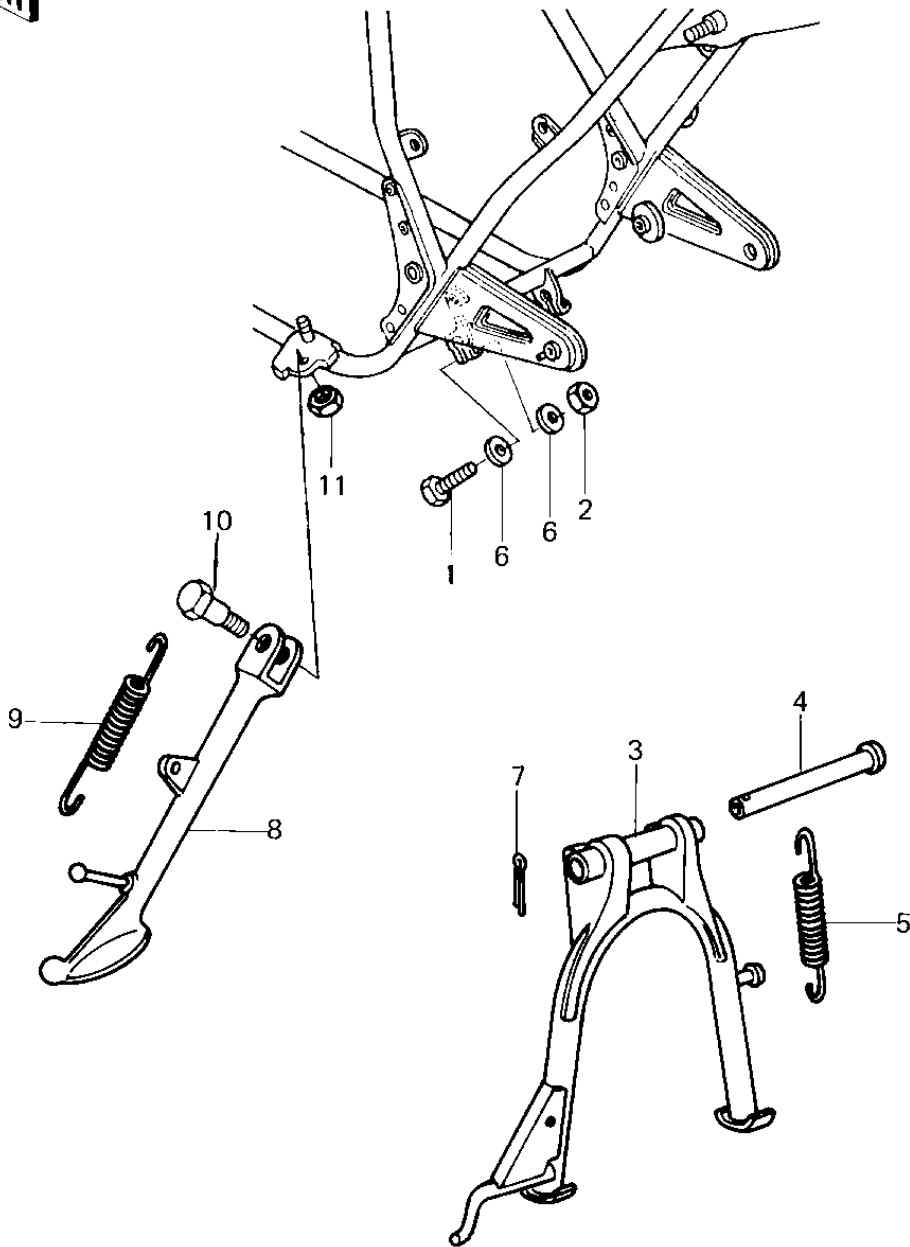

1980 LTD PARTS DIAGRAM

STANDS

1980 LTD PARTS LIST

STANDS

ITEM NAME	PART NUMBER	QUANTITY
BOLT (Ref # 1)	92001-1578	2
NUT,8MM (Ref # 2)	311B0800	2
STAND-MAIN (Ref # 3)	34011-1003	1
SHAFT,MAIN STAND (Ref # 4)	34019-015	1
SPRING,MAIN STAND (Ref # 5)	34023-016	1
WASHER PLAIN 8MM (Ref # 6)	410B0800	4
PIN COTTER 3.0X30 (Ref # 7)	550D3030	1
STAND-SIDE (Ref # 8)	34024-1103	1
SPRING,SIDE STAND (Ref # 9)	34025-005	1
BOLT-SIDE STAND (Ref # 10)	92003-079	1
NUT,LOCK,10MM (Ref # 11)	92019-021	1