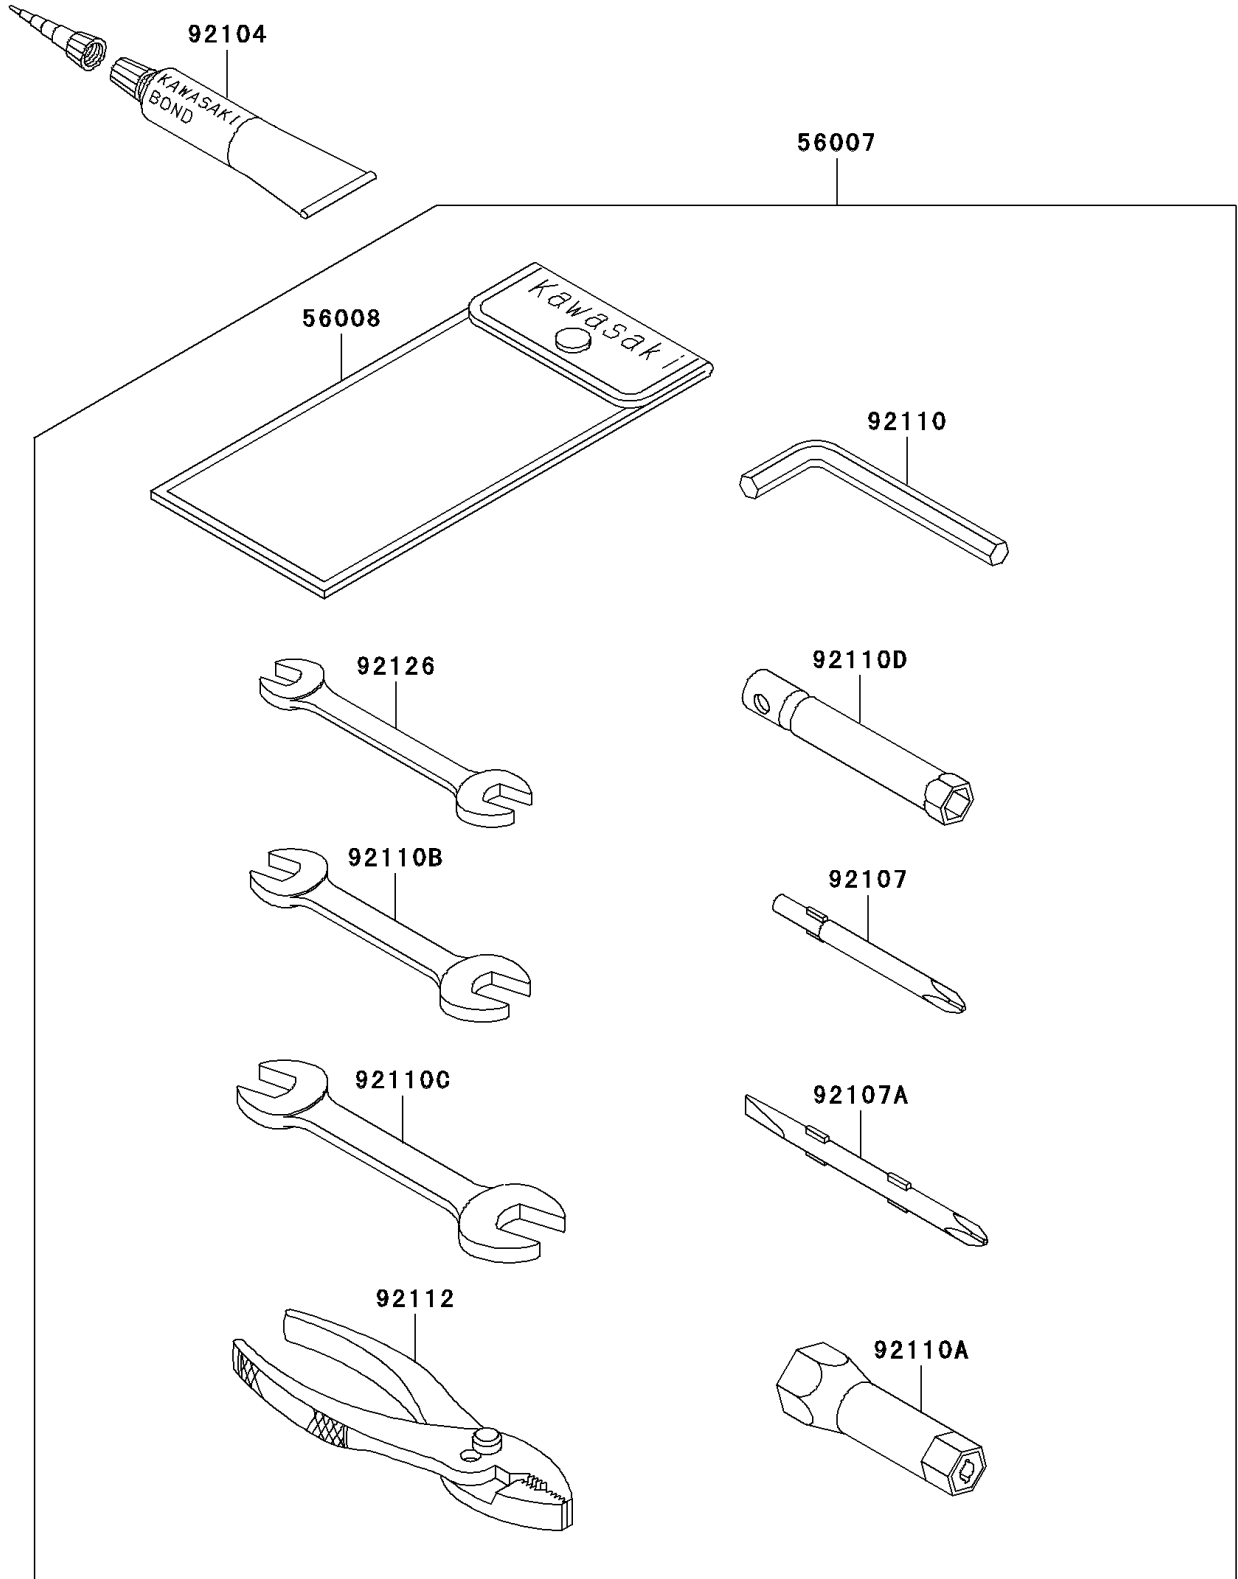

1998 SXI PRO PARTS DIAGRAM

Owner's Tools

F3182

1998 SXI PRO PARTS LIST

Owner's Tools

ITEM NAME	PART NUMBER	QUANTITY
TOOL-KIT (Ref # 56007)	56007-3711	1
BAG,TOOL (Ref # 56008)	56008-006	1
GASKET-LIQUID,TUBE,100G,SILVER (Ref # 92104)	92104-002	AR
TOOL-DRIVER,#3PHILLIPS (Ref # 92107)	92107-005	1
TOOL-DRIVER,#2PHILLIPS&SLOT (Ref # 92107A)	92107-1051	1
TOOL-WRENCH,ALLEN,5MM (Ref # 92110)	92110-1015	1
TOOL-WRENCH,BOX,21MM (Ref # 92110A)	92110-1113	1
TOOL-WRENCH,OPEN END,10X12 (Ref # 92110B)	92110-1152	1
TOOL-WRENCH,OPEN END,14X17 (Ref # 92110C)	92110-1153	1
TOOL-WRENCH,BOX,10MM (Ref # 92110D)	92110-1156	1
TOOL-PLIERS (Ref # 92112)	92112-1001	1
TOOL-WRENCH,OPEN END,8X10 (Ref # 92126)	92126-004	1