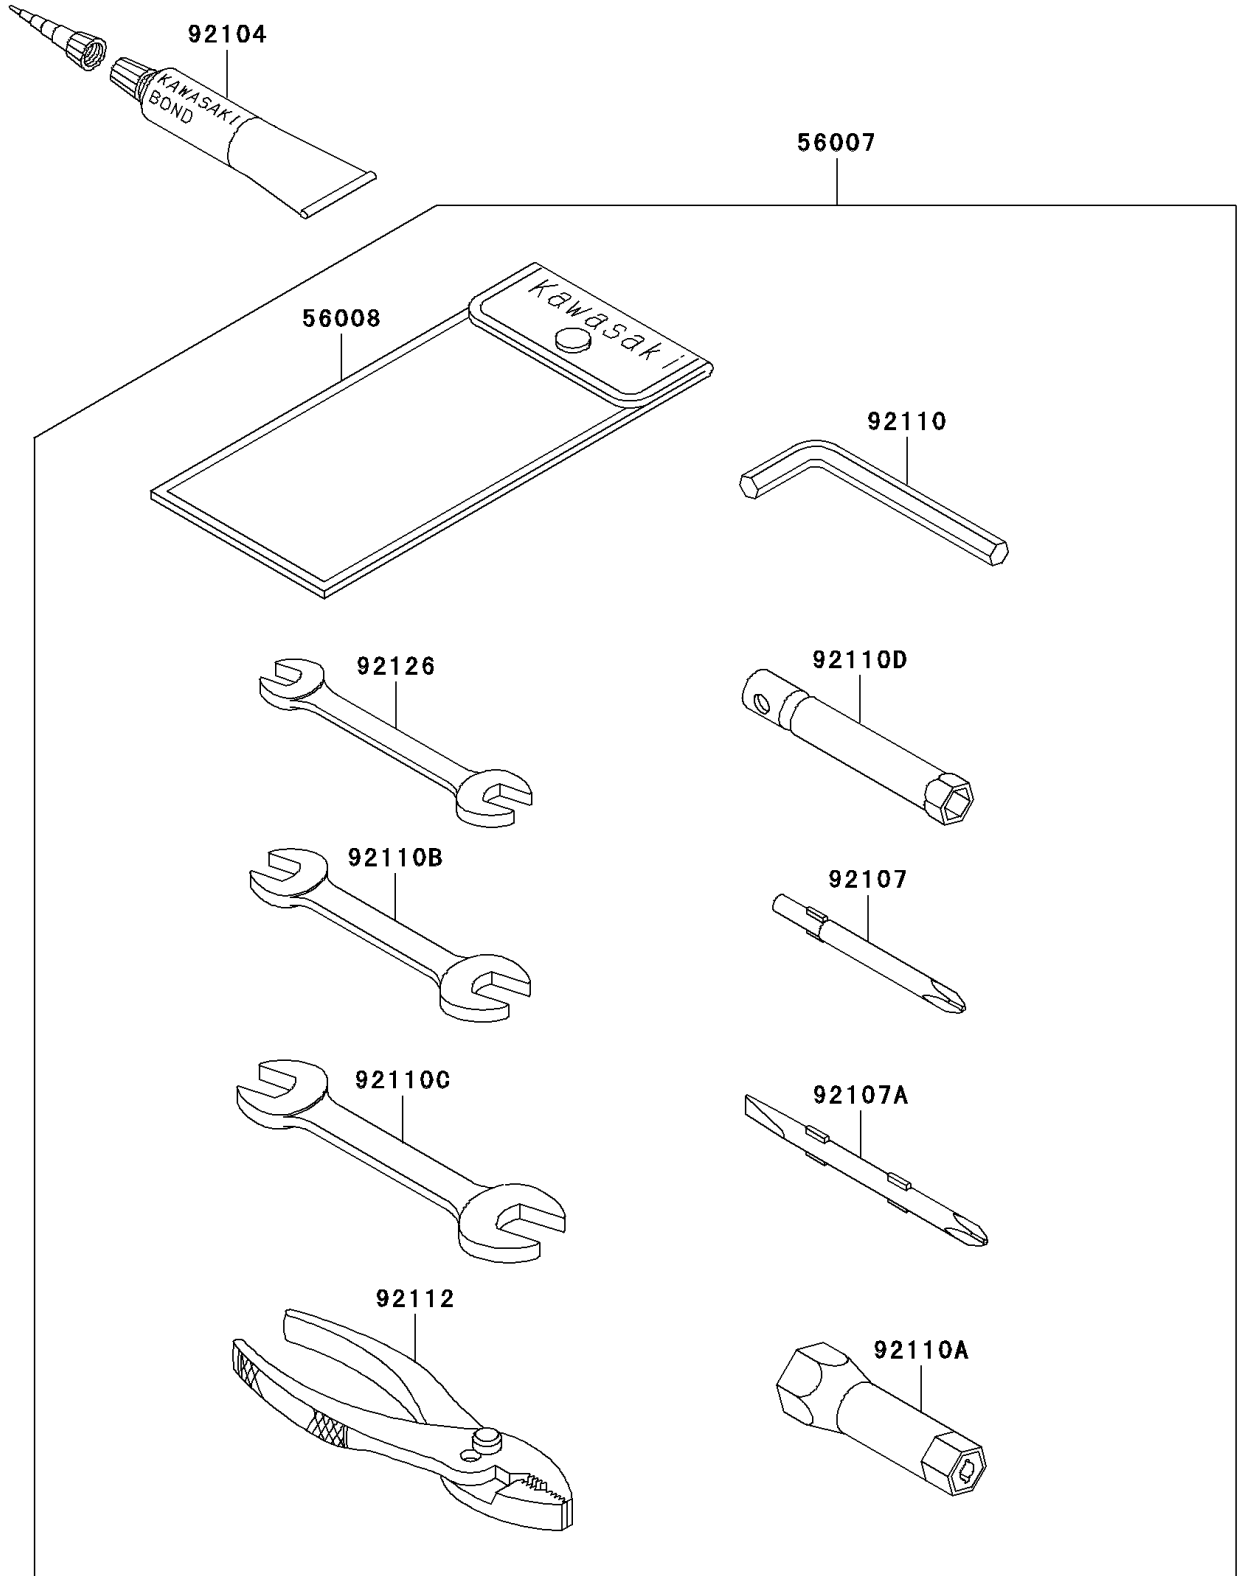

2000 SXI PRO PARTS DIAGRAM

Owner's Tools

F3182

2000 SXI PRO PARTS LIST

Owner's Tools

ITEM NAME	PART NUMBER	QUANTITY
TOOL-KIT (Ref # 56007)	56007-3711	1
BAG,TOOL (Ref # 56008)	56008-006	1
GASKET-LIQUID,TUBE,100G,SILVER (Ref # 92104)	92104-002	AR
TOOL-DRIVER,#3PHILLIPS (Ref # 92107)	92107-005	1
TOOL-DRIVER,#2PHILLIPS&SLOT (Ref # 92107A)	92107-1051	1
TOOL-WRENCH,ALLEN,5MM (Ref # 92110)	92110-1015	1
TOOL-WRENCH,BOX,21MM (Ref # 92110A)	92110-1113	1
TOOL-WRENCH,OPEN END,10X12 (Ref # 92110B)	92110-1152	1
TOOL-WRENCH,OPEN END,14X17 (Ref # 92110C)	92110-1153	1
TOOL-WRENCH,BOX,10MM (Ref # 92110D)	92110-1156	1
TOOL-PLIERS (Ref # 92112)	92112-1001	1
TOOL-WRENCH,OPEN END,8X10 (Ref # 92126)	92126-004	1