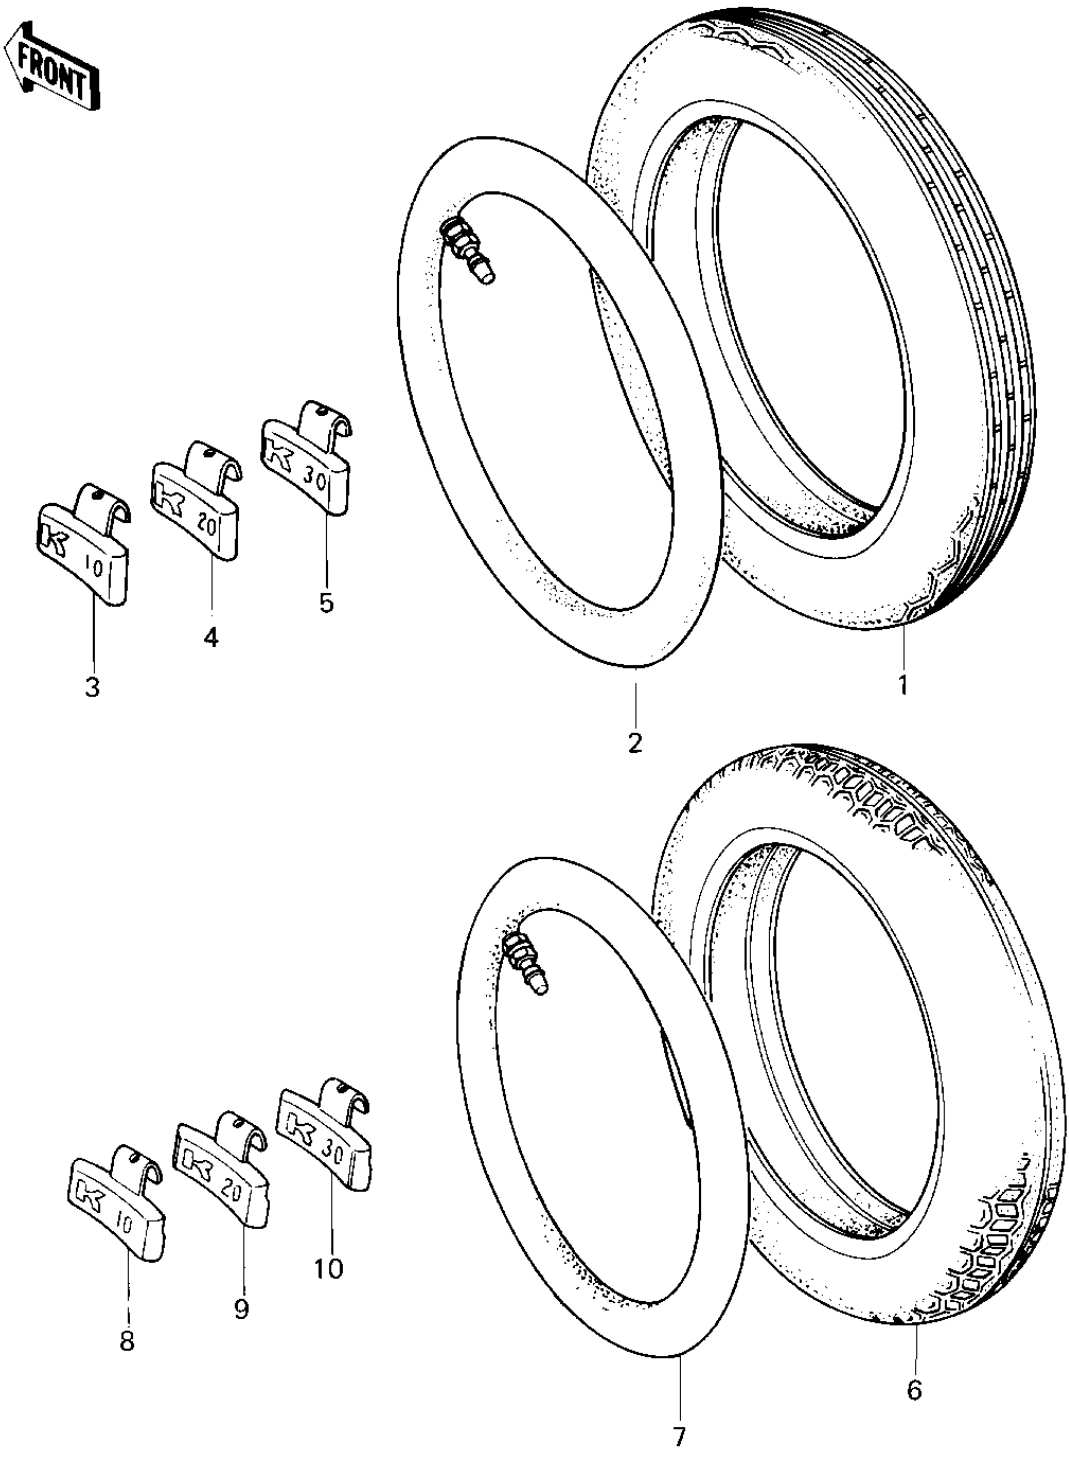

1980 LTD PARTS DIAGRAM

TIRES

1980 LTD PARTS LIST

TIRES

ITEM NAME	PART NUMBER	QUANTITY
TIRE 350H-19 F6 4PR (Ref # 1)	41002-1019	1
TUBE, TIRE 3.25/3.50-19 (Ref # 2)	41022-030	1
BALANCER-WHEEL,10G (Ref # 3)	41075-1011	AR
BALANCER-WHEEL,20G (Ref # 4)	41075-1012	AR
BALANCER-WHEEL,30G (Ref # 5)	41075-1013	AR
TIRE 510-16 K87 R (Ref # 6)	41002-1020	1
TUBE 510-16 (Ref # 7)	41022-1003	1
BALANCER-WHEEL,10G (Ref # 8)	41075-1011	AR
BALANCER-WHEEL,20G (Ref # 9)	41075-1012	AR
BALANCER-WHEEL,30G (Ref # 10)	41075-1013	AR